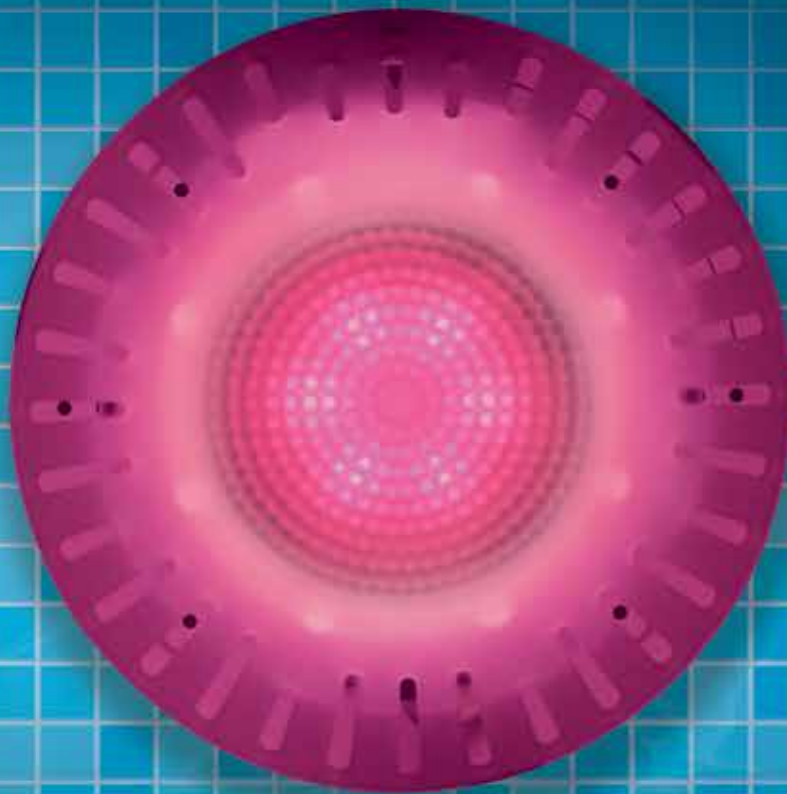

BRITESTREAM MKV

MULTICOLOURED LED LIGHT

BriteStream Multicoloured LED light can produce myriad colours without the need for coloured lenses. In fact, there are nine different colour programs available.

- Energy saving – operates on 15% of the energy of a halogen
- New BriteLUX diffuser lens
- Long life LEDs
- Universal adaptor plate
- Multi-Voltage, enabling connection to 12, 24 or 32 volt systems.

BriteLux Diffuser Lens

Unlike traditional LED lights that restrict the light output to individual hot spots, BriteLUX Diffuser Lens radiates light throughout the entire circumference of the lens.

In fact, the BriteLUX Diffuser Lens significantly boosts colour saturation and increases light transmission by 50 percent.

Multicoloured LED Light

The BriteStream Multicoloured LED light can produce nine different colour programs.

WHITE		RED	
SLOW CHANGING COLOURS - 20 SECOND RAMPING		YELLOW - GREEN (GOLD)	
FAST CHANGING COLOURS - 5 SECOND RAMPING		GREEN	
BLUE		AQUA	
MAGENTA			

Universal 1/4 Turn Twist-Lock Adaptor Plate

Universal 1/4 Turn Twist-Lock Adaptor Plate is designed to adapt the Britestream to the following light fittings.

- AQ Aquaquip
- SE Spa Electric
- SW Swim World
- PR Pool Rite
- ST Stroud