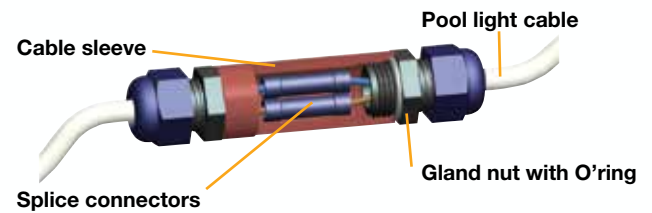

Easily replace your existing pool halogen lights.

Britestream Light can easily replace an existing halogen light as they can be connected to 12, 24 or 32 volt systems, slashing your pool light electrical power requirements by 85%. Britestream LED Replacement Kit is supplied with two Retrofit Connector (IP68) and an Universal 1/4 turn twist-lock adaptor plate.

Universal 1/4 Turn Twist-Lock Adaptor Plate

Universal 1/4 Turn Twist-Lock Adaptor Plate is designed to adapt the Britestream to the following light fittings.

- AQ Aquaquip
- SE Spa Electric
- SW Swim World
- PR Pool Rite
- ST Stroud

Waterco France
Saint Priest, France.
Tel: +33 4 72 79 33 30

Retrofit Connectors (IP68)

Easy to use Retrofit Connector, is supplied in two sizes, one that suits 6mm & less and another 6mm & plus power cable. Simply crimp both connections with the splice connectors, slide the cable sleeve over the connection and hand tighten the gland nuts.