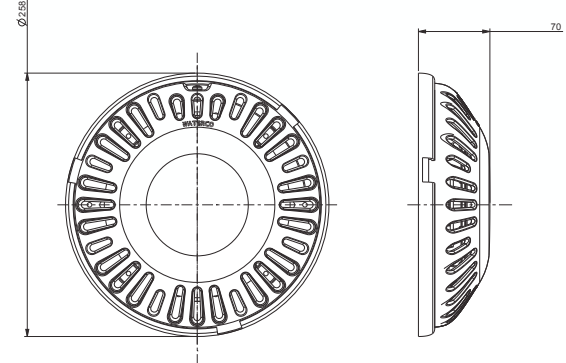

Waterco France
Saint Priest, France.
Tel: +33 4 72 79 33 30

Retrofit Connectors (IP68)

Easy to use Retrofit Connector, is supplied in two sizes, one that suits 6mm & less and another 6mm & plus power cable. Simply crimp both connections with the splice connectors, slide the cable sleeve over the connection and hand tighten the gland nuts.

Dimensions

DISTRIBUTED BY: