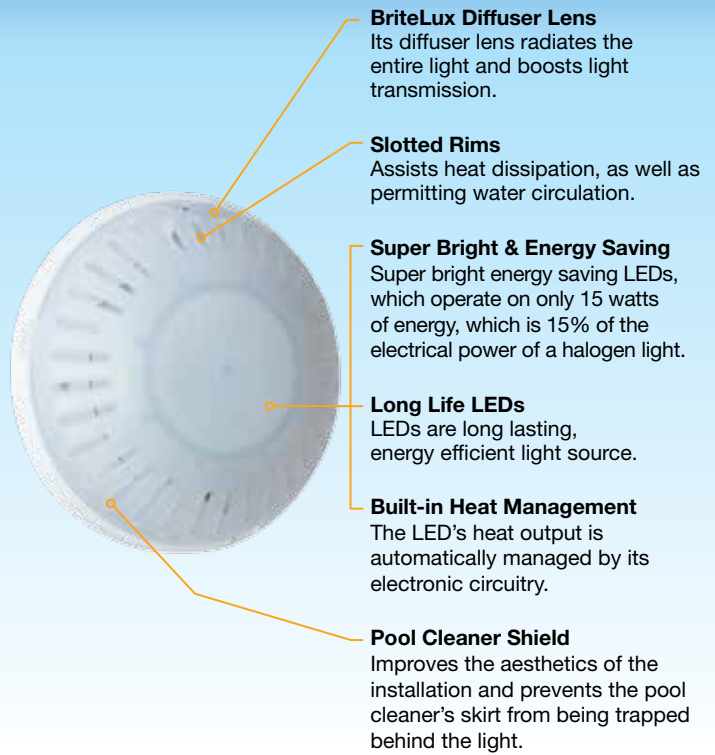

BriteLux Diffuser Lens

Unlike traditional LED lights that restrict the light output to individual hot spots, BriteLUX Diffuser Lens radiates light throughout the entire circumference of the lens.

In fact, the BriteLUX Diffuser Lens significantly boosts colour saturation and increases light transmission by 50 percent.

Multicoloured LED Light

The BriteStream Multicoloured LED light can produce nine different colour programs.

WHITE		RED	
SLOW CHANGING COLOURS - 20 SECOND RAMPING		YELLOW - GREEN (GOLD)	
FAST CHANGING COLOURS - 5 SECOND RAMPING		GREEN	
BLUE		AQUA	
MAGENTA			

Easily replace your existing pool halogen lights.

Britestream Light can easily replace an existing halogen light as they can be connected to 12, 24 or 32 volt systems, slashing your pool light electrical power requirements by 85%. Britestream LED Replacement Kit is supplied with two Retrofit Connector (IP68) and an Universal 1/4 turn twist-lock adaptor plate.

Universal 1/4 Turn Twist-Lock Adaptor Plate

Universal 1/4 Turn Twist-Lock Adaptor Plate is designed to adapt the Britestream to the following light fittings.

- AQ Aquaquip
- SE Spa Electric
- SW Swim World
- PR Pool Rite
- ST Stroud

Technical Specifications

Zonal Distribution	Power Usage	Input Voltage (New Installation)	Input Voltage (Replacement Light)
0 to 180 degrees	15Watt	12V AC	12V, 24V, 32V AC (Multi-Voltage)

Warranty

Britestream LED lights are covered by a comprehensive 2 Year warranty.

OFFICES - AUSTRALIA

NSW - Sydney (Head Office)
Tel: +61 2 9898 8600
QLD - Brisbane
Tel: +61 7 3299 9900
VIC/TAS - Melbourne
Tel: +61 3 9764 1211
WA - Perth
Tel: +61 8 9273 1900
SA/NT - Adelaide
Tel: +61 8 8244 6000
ACT Distribution
Tel: +61 2 6280 6476

OFFICES - OVERSEAS