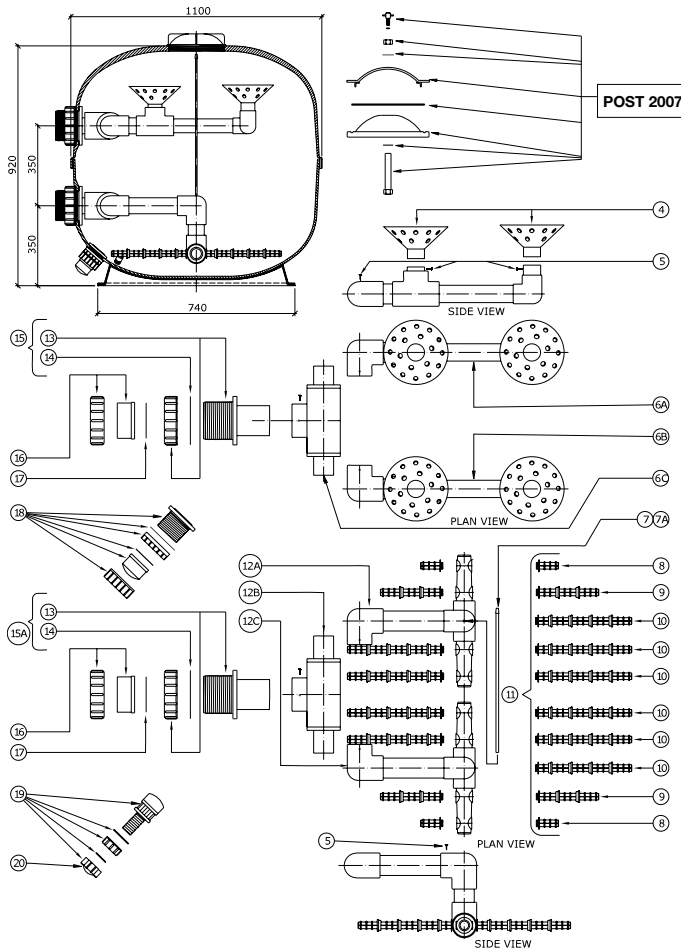

Lacron LSC - 36 - 2"

Part Number	Product Description	Diagram No.	LIST PRICE
W02066	Rose Distributor	4	€ 12.29
1671	3/4" Self Tap Screw (Pack Of 10)	5	€ 7.37
1370	2" Header (Less Rose)	(6a,6b,6c)	€ 84.76
W12045	Air Bleed Cap. Also order 1 x 85251 Rubber Grommit @ £0.85	7	€ 5.60
17103 (W02550)	30" Lacron Airbleed	7a	€ 15.03
6007 (W02985)	120mm Lateral (Candle) (X 4)	8	€ 11.63
6008 (W02984 + W02991)	180mm Lateral (Candle) (X 4)	9	€ 5.09
6009 (W02991 + W02985)	240mm Lateral (Candle) (X 12)	10	€ 14.02
1395A	Lateral (Candle) Set	8,9,10	€ 162.75
1388B	2" Underdrain Less Candles	12	€ 269.39
6014 (W12065)	2" Bulkhead Fitting (Plus Nut)	15	€ 33.46
6016 (1521) (W12252)	2" Bulkhead Gasket (Set Of 2)	14	€ 32.74
6022 (W02983 + W02982)	2" Adaptor Union (Plus Sleeve)	16	€ 31.32
6005 (1523) (W12253 +2HBG)	2" Adaptor Gasket (Set Of 2)	17	€ 12.87
6001 (W02026BLK)	Drain Plug Complete	19	€ 89.66
W02522C	Drain Plug Cap	20	€ 7.46
W04854	36" Base Stand	N/s	€ 75.20

For filters supplied prior to

Part Number	Product Description	Diagram No.	LIST PRICE
6012 (1304A)	Lacron Lid Removal Tool (8" New Type)	1	€ 53.46
6000 (6209292)	Lacron Lid (Polycarbonate 8" New Type)	2	€ 81.59
6011 (1316)	Lacron Lid 'O' Ring	3	€ 13.84

Post 2007 'Clamp Lid'

W12076	Nylon Air Relief Tap + 'O' Ring	€ 12.95
W12248	Lid Retaining Clamp C/W Screw & Nut	€ 64.67
1993 (W02933)	Small Oval Lid O Ring	€ 17.52
W12135	Small Oval Lid	€ 141.42