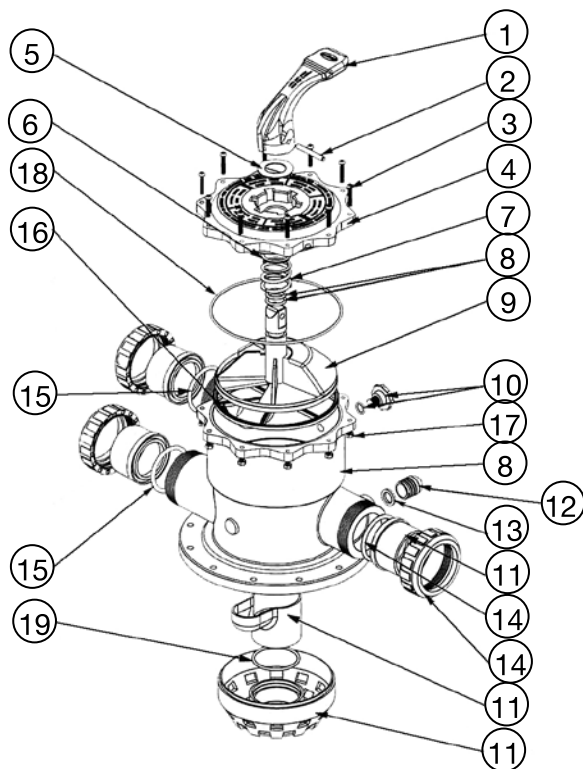

6 Way Multiport Valve 2" / 63mm

Part Number	Product Description	Diagram No.	LIST PRICE
621451	Handle	1	€ 26.79
621111	Handle Pin	2	€ 4.13
62137	Top Cover Bolts (Set of 10)	3	€ 4.60
6211301	Top cover	4	€ 61.97
W02627	Teflon Washer	5	€ 6.52
W02628	Teflon Spring Washer	6	€ 6.52
621181	Spring	7	€ 12.50
621201	Valve axle o ring (2 required)	8	€ 5.69
621231	Rotor	9	€ 60.39
620221	Air Release Valve & O Ring	10	€ 5.09
621302	Body - inc spider gasket (Top Mount)	11	€ 129.72
621381	Sight glass	12	€ 19.01
621341	Sight glass gasket	13	€ 6.20
634024	2" Half union	14	€ 9.02
63402400	63mm European metric half union	14	€ 9.02
W022802	2" union o ring	15	€ 3.01
621261	Spider gasket (black)	16	€ 62.72
62135	Top cover nuts (set of 10)	17	€ 6.64
621151	Top Cover O Ring	18	€ 14.13
621320	Centre Stem O Ring	19	€ 6.98
W02571	Valve plate tank gasket	n/s	€ 53.76
62132	Top Assembly Complete - 2"	1-9 & 18	€ 144.53