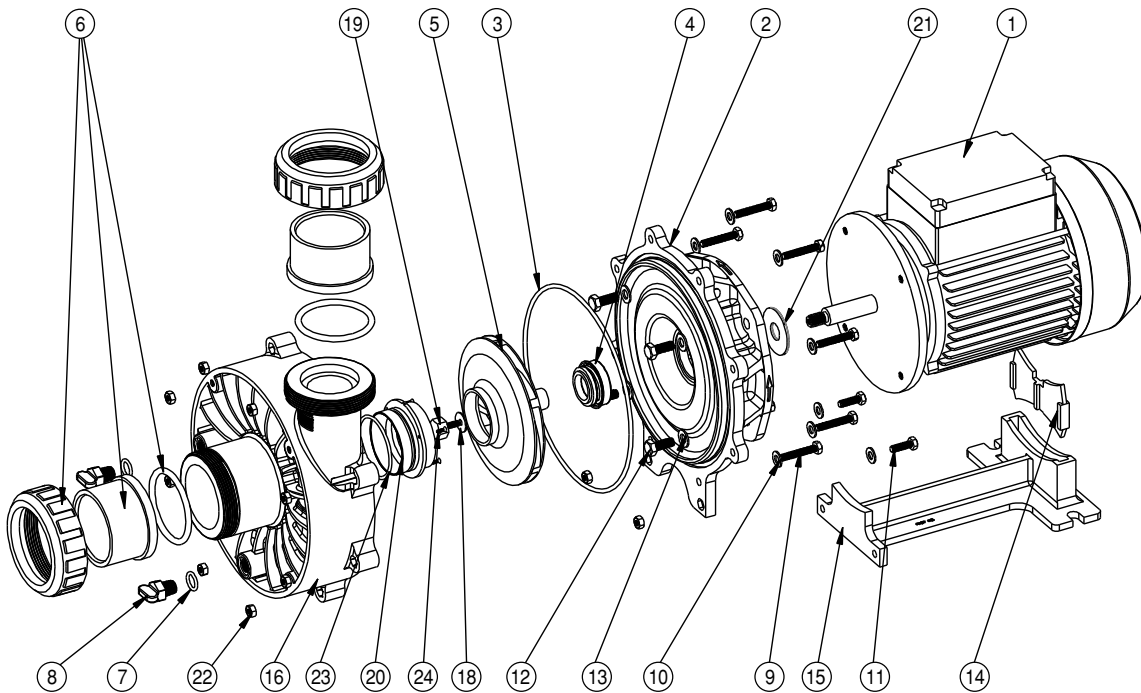

Part Number	Product Description	Diagram No.	LIST PRICE
6340274EM	Motor 0.75HP & 1HP, IPH	1	€ 341.39
634027433	Motor 0.75HP & 1HP, 3PH, IE3	1	€ 409.70
6340275EM	Motor 1.25HP & 1.5HP, 2HP, IPH	1	€ 393.90
634027533	Motor 1.25HP & 1.5HP, 2HP, 3PH, IE3	1	€ 459.59
6340277EM	Motor 2.5HP, IPH	1	€ 498.87
63402933	Motor 2.5HP, 3PH, IE3	1	€ 629.08
634030EM	Motor 3.0HP, IPH	1	€ 665.27
63403033	Motor 3.0HP, 3PH, PE3	1	-
634040313	Motor 4HP, 3PH, IE3	1	€ 695.34
634101	Bracket	2	€ 101.95
61307	Bracket O-Ring	3	€ 7.45
6340162	Mechanical seal	4	€ 50.42
634012	Impeller - 1.0hp	5	€ 56.73
6340143	Impeller - 1.5hp	5	€ 56.73
6340145	Impeller - 2.0hp	5	€ 56.73
6340157	Impeller - 2.5hp	5<!-- </td--> <td>€ 56.73</td>	
63401534	Impeller - 3.0hp	5	€ 56.73
634055	Impeller - 4.0hp	5	€ 67.21
634024BLK	Half Union 50mm with O Ring (x2)	6	€ 8.75
620193	Drain Plug O Ring - BS112 (x2)	7	€ 2.94
63402301	Drain Plug (x2)	8	€ 2.30
63400411	Hex Set Screw - M6x35 SS316 (x8)	9	€ 1.38
6340030	Washer - 1/4x9 SS316 (x10)	10	€ 5.09
6340040	Hex Set Screw - M6x20 SS316 (x2)	11	€ 1.25
63401830	Hex Set Screw - M8x20 SS316 (x4)	12	€ 0.75
6302180	Washer - 5/16x5 SS316 (x4)	13	€ 0.49
63402122	Foot Insert (alternate)*	14	€ 8.68
634106	Pump Foot	15	€ 9.35
634100	Pump Body	16	€ 89.37
82444205	O-Ring BS011 (3HP & Below)	18	€ 1.84
6340412	O Ring (for 4.0hp)	18	€ 0.29
W22912	H/Hand Screw M5 x 18 Moulded (3HP & Below)	19	€ 11.14
6340411	Nut M10 Overmoulded 4.0hp	19	€ 12.12
634104	Suction Nozzle - 1.0hp to 2.5hp	20	€ 3.40
631781	Motor Slinger - 1.0hp to 2.5hp	21	€ 3.67
631782	Motor Slinger - 3.0hp, 4.0hp	21	€ 4.88
72591133	Suction Nozzle O Ring - BS138 (1.0hp to 2.5hp)	23	€ 2.10
63612642	PT Screw 3Gx6.5, Countersunk SS316 (x3)	24	€ 0.36