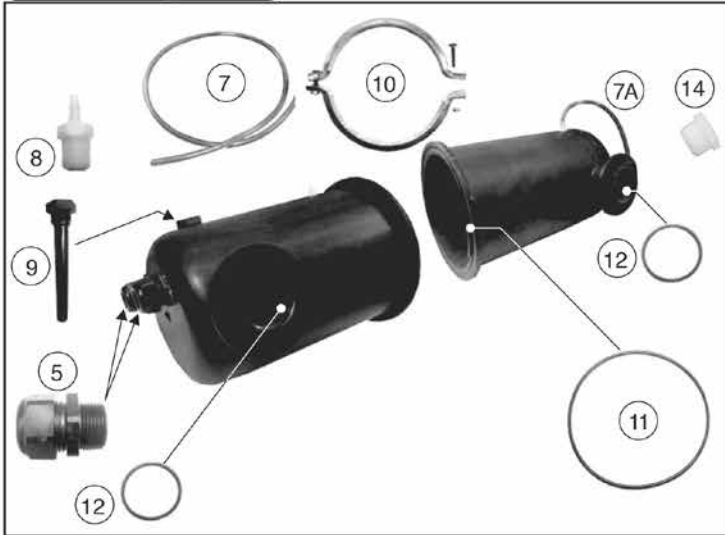

Electroheat Titanium MKI Model 55 & 80 single phase

Electrical

Digital Control

Heat Exchanger Parts

Heat Exchanger Assemblies Complete

Electroheat Titanium MKII Model 55 & 80 single phase

Part Number	Product Description	Diagram No.	LIST PRICE
69201524	Cabinet Ventilation Cap	5	€ 24.16
69101008DS	Compressor Scroll 4hp R407C (55)	6	€ 1,414.50
69101012	Compressor Plus 105	6	€ 1,382.86
ELECTRICAL BOX			
69501103	5mf - 370 VAC	10	€ 15.47
69401006	Water Pressure Switch	11	€ 40.55
69801512	Retaining Ring Pressure Switch	11	€ 1.58
69501008	Contactora (40A 24V 2-POLE)	12	€ 62.88
69400001	Transformer	13	€ 48.93
69400002	Fan Relay 24V	14	€ 19.26
69501110	70 mf - 440 VAC	15	€ 54.75
69201303	Tube PVC 30"	16	€ 2.42
69501332	Terminal Block 6 Poles	17	TBA
69501119	Start Assist (55, 80)	19	€ 46.75
69401025	Potential Relay (85)	18	TBA
69501126	Start Capacitor (85)	19	TBA
SWITCH			
69401002FV	425 - 325 PSI Flare R407C	20	€ 44.79
69401003V	25 - 50 PSI Flare R407C	21	€ 44.79
69101319	Acces Valve Schrader	22	TBA
CONTROLLER			
69402000	EH Control Assy - All Models (40-1032)		€ 245.35
69201527	Escutcheon - White	24	TBA
69401030	Defrost Sensor Probe - Yellow	25	€ 17.58
69401031	Water Temperature Sensor Probe - Black	26	€ 14.32
HEAT EXCHANGER			
69101230	20' Small Align (55)	32	€ 512.75
69101236M	56' Large Align W/Dcoil 19/23kW	34	TBA
122243B	40mm Half Union c/w O Ring Black	43	€ 5.67
69051359	Connecting Tube (55, 80)	44	TBA
FILTER DRYER			
69101345	1/2" X 1 5/8" OD	49	€ 51.29
CAPILLARIES & EXPANSION VALVE			
69101425	Capillaries 6 X 34" TC 54 (55)	50	TBA
69101409	Capillaries 6 X 22" TC 64 (80)	50	€ 69.43
69101372	Expansion Valve 5 Tons R407C (85)	50	€ 224.61
FAN GUARD			
69601128	Compact Small (55)	51	TBA
69601129	Compact Large (80)	51	TBA
69601103	Round Medium (85)	51	€ 73.49
FAN MOTOR			
69301008	1/8 hp 900 (55, 80)	52	€ 359.00
69301006	1/6 hp 900/1075 RPM (85)	52	€ 255.20
FAN BLADES			
69301110P	Fan Blades 14" (55)	53	TBA
69301103P	Fan Blades 16" (80)	53	€ 86.93
69301106	Fan Blades 20" (85)	53	€ 75.91
CANISTER			
69051351	Inlet large (85)	56	€ 112.37
69201344	Stabilization Bar 9" (85) Required 1 each for both inlet & outlet	56	TBA
69051353	Outlet Large (85)	57	€ 100.52
69201359	Plastic Clamp Band (one piece)	64	€ 39.05
69801504	Rubber O Ring	65	€ 10.27
69201300	Cable Gland 3/4 NPT	66	€ 17.04
69201306	Hose Nipple	67	€ 1.50
69201357	Hose Nipple O Ring	67	€ 1.00
69201319	Thermostat Well 67.5 mm	68	€ 19.21
69201320	Thermostat Well O Ring		€ 1.04
69501205	Light Indicator (85)	N/S	€ 17.64