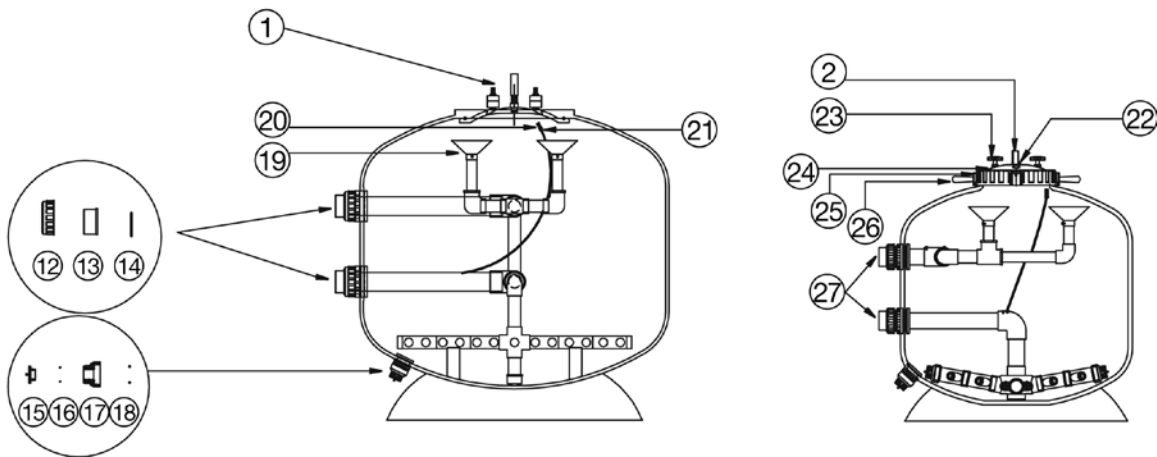

Micron Side Mount Commercial Filters

Part Number	Product Description	Diagram No.	LIST PRICE
W12720	Man Hole Cover 4 Stud Complete	1	€ 1,640.57
621621	Pressure Gauge Dry 600KPA/90PSI Bottom Mount	2	€ 207.26
6209430	Lid Yoke Lacron (2 required)	5	€ 120.67
W02536	O Ring Manhole Cover Oval 4 Stud - Waterco		€ 8.84
634080BLK	80mm Half Union Black (2 required)	12/13/14	€ 34.38
6340801	100mm Half Union Black (2 required)	12/13/14	€ 34.38
W02249	O Ring B/U 80mm	14	€ 8.12
W02553	O Ring B/U 100mm	14	€ 21.41
W04058BLK	Drain Plug complete 40mm	15/16/17/18	€ 89.66
W02066	Funnel For Port Size 3" & 4" (80mm & 100mm) (4 required)	19	€ 12.29
W02289	Air Relief Tube Screen	20	€ 5.39
85251	Gulfstream Plug (only 2 required)	21	€ 0.98
620221	Air Relief Valve	22	€ 5.09
6202321	Handle for lid 12" (2 required)	23	€ 40.49
W02630	Lid 12"	24	TBA
620232	Lock Ring 12"	25	€ 377.20
6202321	Screwed handle for 12" lock ring (4 required)	26	€ 40.49
63406565BLK	Half union 65mm c/w O ring (2 required)	27	TBA

Part No:	Model	Manifold	LATERALS				Lateral End Cap Nut	Lateral End Plug (male)	Hrz Cross Tee	Hrz LCT Extension	Hrz LCT End Cap	Extension Arm	Cap Body	Cap Nut
			W02111PP 75mm	W02112PP 110mm	W02113PP 145mm	W02114PP 200mm								
	SM1050 65mm Port	65mm	8	16	-	12	20	-	-	-	-	8	4	4
	SM1050	80mm	8	20	10	4	32	4	2	8	4	-	-	-
	SM1200 65mm Port	65mm	16	4	20	12	28	-	-	-	-	12	4	4
	SM1200	-	2	26	8	6	32	4	2	8	4	-	-	-
	SM1400	-	8	8	36	14	48	4	2	12	4	-	-	-
	SM1600 80mm Port	-	4	16	42	18	48	4	2	12	4	-	-	-
	SM1600 100mm Port	-	10	22	22	38	-	60	-	-	-	-	-	-
	SM1800	-	8	42	22	68	-	76	-	-	-	-	-	-
	SM2000	-	2	52	20	74	-	80	-	-	-	-	-	-
	SM2200 100mm Port	-	20	34	78	88	-	96	-	-	-	-	-	-
	SM2200 150mm Port	-	64	34	30	88	-	96	-	-	-	-	-	-