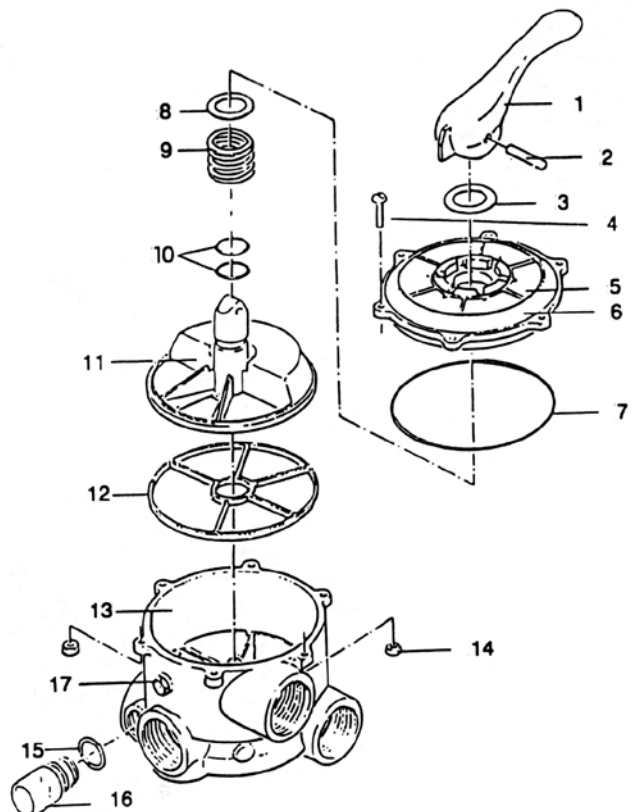

6 Way Multiport Valve 2" / 63mm

Part Number	Product Description	Diagram No.	LIST PRICE
621451	Handle	1	€ 26.79
621111	Handle Pin	2	€ 4.13
62137	Top Cover Bolts (Set of 10)	3	€ 4.60
6211301	Top cover	4	€ 61.97
W02627	Teflon Washer	5	€ 6.52
W02628	Teflon Spring Washer	6	€ 6.52
621181	Spring	7	€ 12.50
621201	Valve axle o ring (2 required)	8	€ 5.69
621231	Rotor	9	€ 60.39
620221	Air Release Valve & O Ring	10	€ 5.09
621302	Body - inc spider gasket (Top Mount)	11	€ 129.72
621381	Sight glass	12	€ 19.01
621341	Sight glass gasket	13	€ 6.20
634024	2" Half union	14	€ 9.02
63402400	63mm European metric half union	14	€ 9.02
W022802	2" union o ring	15	€ 3.01
621261	Spider gasket (black)	16	€ 62.72
62135	Top cover nuts (set of 10)	17	€ 6.64
621151	Top Cover O Ring	18	€ 14.13
621320	Centre Stem O Ring	19	€ 6.98
W02571	Valve plate tank gasket	n/s	€ 53.76
62132	Top Assembly Complete - 2"	1-9 & 18	€ 144.53