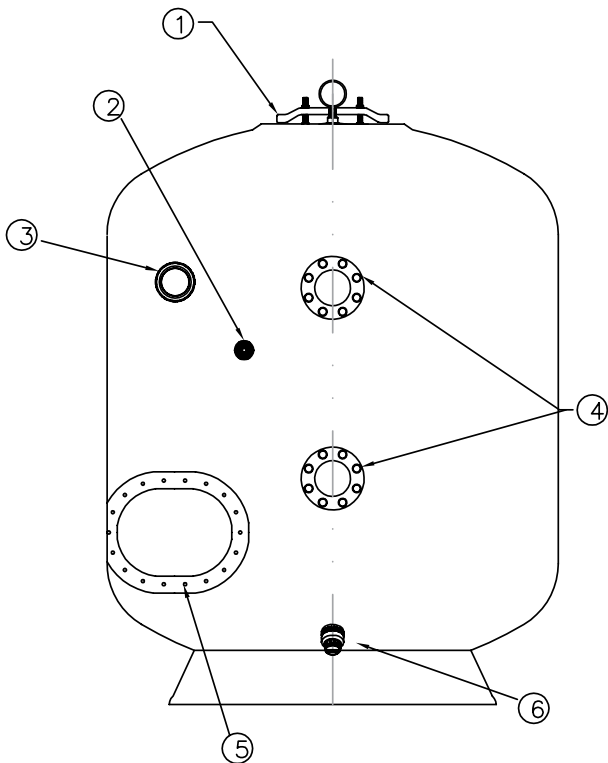

SPDD Side Mount Deep Bed Commercial Filters

Part Number	Product Description	Nos.	Diagram No.	Port Size
W22634		2	3a	3"
W22139	Flange Stud Ring	2		4"
W22410		2		6"
1216801	Gasket Flange	6	3b	3"
63453063		6		4"
W02251		6		6"
1216803	PVC Flange	4	3c	3"
12161004		4		4"
W12540		4		6"
W22633		2	3d	3"
W22141	Flange Clamp Ring	2		4"
W22142		2		6"
W12126		8	3e	3"
W12126	Washer SS304	16		4"
W12539		16		6"
W12912	Hex Nut SS304	8	3f	3"
W12912		16		4"
W12910		16		6"