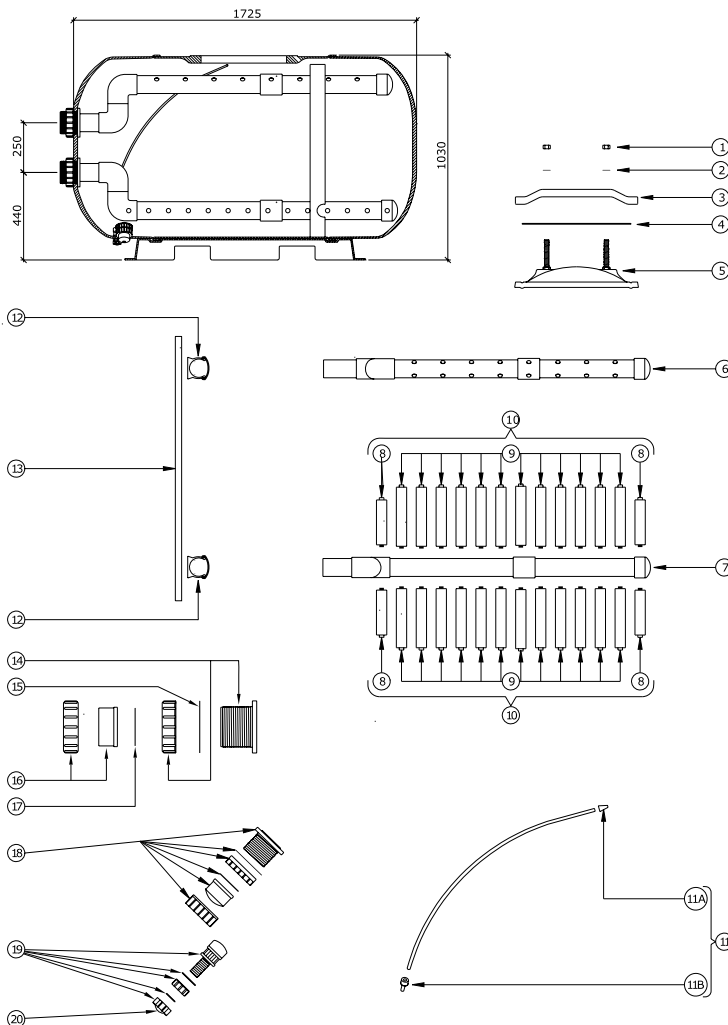

Lacron HZC - 36"

Part Number	Product Description	Diagram No.	LIST PRICE
1762	M16 S/S Hex Nut	1	€ 3.52
1769	M16 S/S Washer (Pack Of 5)	2	€ 7.09
6209430	Lacron Lid Yoke Each	3	€ 120.67
W12304	Lacron Oval Lid 'O' Ring (Old Square)	4	€ 60.46
2611	Lacron Oval Lid 'O' Ring (New Round)	4A	€ 42.39
W12722	Lacron 4 Stud Oval Lid	5	€ 636.67
W12308	Manhole Lid 4 Stud Complete With Yoke, Nuts, Bolts 'O' Ring	1 to 5	€ 669.83
1387F	HZC 36 Header Assy Complete	6	€ 5.09
1387E	HZC 36 Underdrain Assy Complete	7	€ 595.48
1319	Heavy Duty Laterals 206mm (X 4)	8	€ 23.37
1320	Heavy Duty Laterals 238mm (X 24)	9	€ 26.31
1387J	Heavy Duty Lateral Set Complete	10	€ 652.20
17104A	HZC 36 Airbleed Assy Complete	11	€ 51.98
W12045	Airbleed Cap	11A	€ 4.38
1474	1/4" Airbleed Adaptor Fixing	11B	€ 22.69
2613	3" Pipe Clamp Set Complete (Each)	12	€ 16.07
2618	1 M Variable Brace Bar	13	€ 71.84
6017 (W02252B + W2254B)	3" Bulkhead & Nut	14	€ 52.57
1560	3" Bulkhead Gasket (Set Of 2)	15	€ 18.72
6018 (W02253BLK / W02255BLK / W02255EBLK)	3"/90mm Adaptor Union (Plus Sleeve) 'O' Ring Type	16	€ 43.28
6020 (1559)	3"/90mm Adaptor Gasket (Set Of 2) Pre 2007	17	€ 15.79
6020A	3"/90mm Adaptor Gasket (Set Of 2) Post 2007	17	€ 15.63
W04058BLK	1.5" Sand Drain Complete	18	€ 89.65
6001 (W02026BLK)	Drain Plug Complete	19	€ 17.86
W02026ABLK	Drain Plug Cap	20	€ 6.25