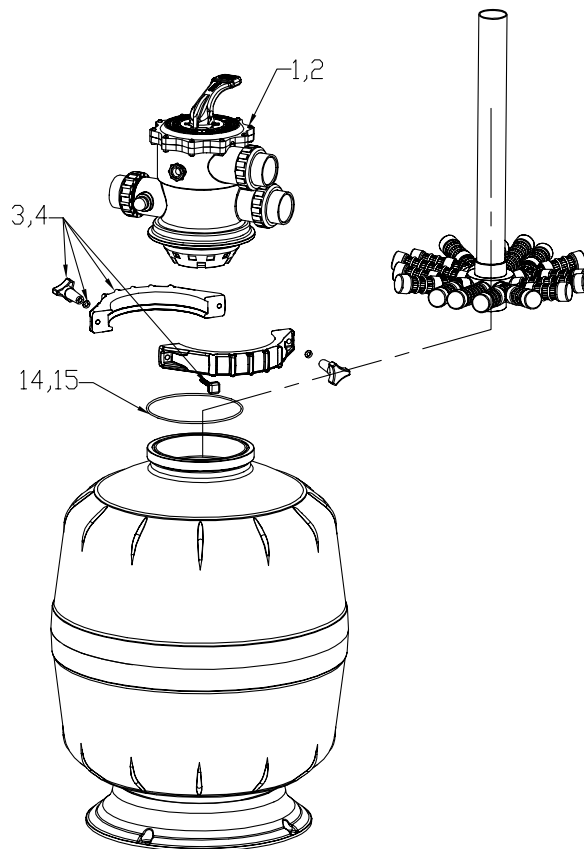

LATERAL CONFIGURATION FOR E702+

Part. No	Product Description	Qty			
		E500+	E600+	E602+	E702+
W02117PP	Lateral Cap Nut PP	16	16	16	16
W02111PP	Lateral Waterco 75 PP	8	12	12	12
W02112PP	Lateral Waterco 110mm PP	4			
W02113PP	Lateral Waterco 145mm PP		4	4	
W02114PP	Lateral Waterco 200mm PP				4
6209226	Lateral Extension Arm Assembly Short		4	4	
6209227	Lateral Extension Arm Assembly Long	4			4
W02115	Manifold Waterco 40mm	1	1		
W02116	Manifold Waterco 50mm			1	1