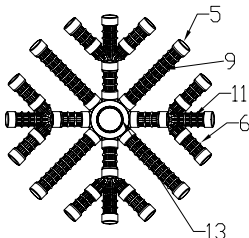

LATERAL CONFIGURATION FOR E702+

Part. No	Product Description	Qty			
		E500+	E600+	E602+	E702+
W02117PP	Lateral Cap Nut PP	16	16	16	16
W02111PP	Lateral Waterco 75 PP	8	12	12	12
W02112PP	Lateral Waterco 110mm PP	4			
W02113PP	Lateral Waterco 145mm PP		4	4	
W02114PP	Lateral Waterco 200mm PP				4
6209226	Lateral Extension Arm Assembly Short		4	4	
6209227	Lateral Extension Arm Assembly Long	4			4
W02115	Manifold Waterco 40mm	1	1		
W02116	Manifold Waterco 50mm			1	1