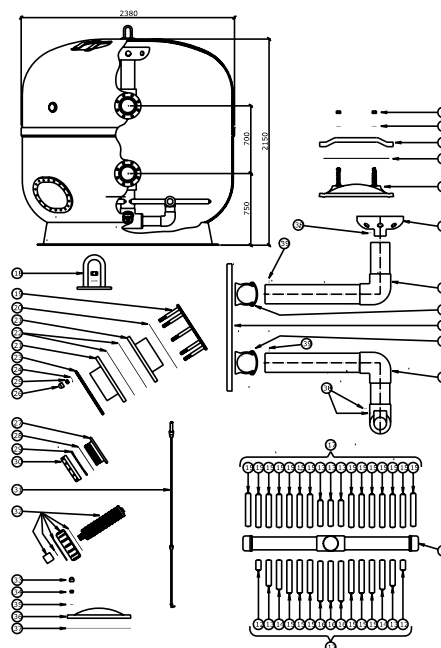

Note: For LCX/LCP made post year 2007, refer to SMDD/SPDD spare list