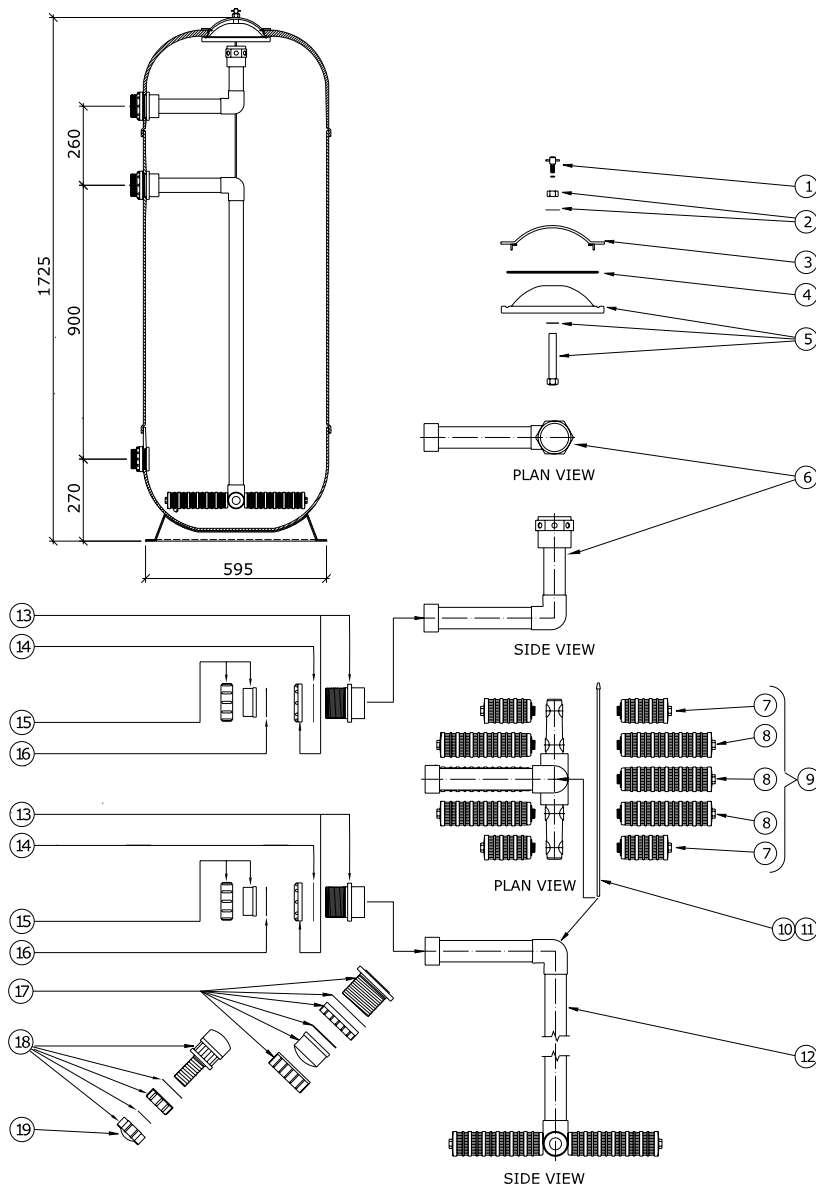

Post 2004

6023 (W02209BLK + W02210BLK)	1.5" Union Adaptor Nut And Sleeve (Set Of 2)		€ 24.73
6026 (W02213)	1.5" Union Adaptor 'O' Ring (Set Of 2)		€ 7.83

PLEASE NOTE: 1.1/2" Lacron filters manufactured pre 2004 will have union adaptors (Barrel Unions) with **flat gaskets**
1.1/2" Lacron filters manufactured post 2004 will have union adaptors (Barrel Unions) with 'O' rings

Lacron HPF - 24"

Part Number	Product Description	Diagram No.	LIST PRICE
W12076	Nylon Air Relief Tap + 'O' Ring		€ 12.95
W12248	Small Oval Lid Retaining Clamp C/W Screw & Nut		€ 64.67
1993	Small Oval Lid 'O' Ring		€ 17.53
W12135	Small Oval Lid		€ 141.43
W12087	HEXAGONAL HUB		€ 4.59
1366	24" Header Assembly Complete Less Rose	6	€ 51.99
1318 (W12231)	113mm Heavy Duty Lateral (X 4)	7	€ 14.63
1319 (W12232)	206mm Heavy Duty Lateral (X 6)	8	€ 23.36
1394B	24" Dbf - Lateral (Candle) Set	9	€ 110.17
W12045	Air Bleed Cap	10	€ 4.38
17131	Airbleed Tube	11	€ 19.03
1382	1.5" Underdrain Less Candles	12	€ 154.86
6014A (W12065 + 1472)	2" Bulkhead Fitting (Plus Nut)	13	€ 33.46
6016 (1521)	2" Bulkhead Gasket (Set Of 2)	14	€ 32.74
6022 (W02983 + W02982)	2" Union Adaptor (Plus Sleeve) (Set Of 2)	15	€ 31.32
6005 (1523)	2" Union Adaptor Gasket (Set Of 2)	16	€ 12.87
W04058BLK	1.5" Sand Drain Complete	17	€ 89.65
6001 (W02026BLK)	Drain Plug Complete	18	€ 17.86
W02522C	Drain Plug Cap	19	€ 7.47
1671	3/4" Self Tap Screw (Pack Of 10)	20	€ 7.37