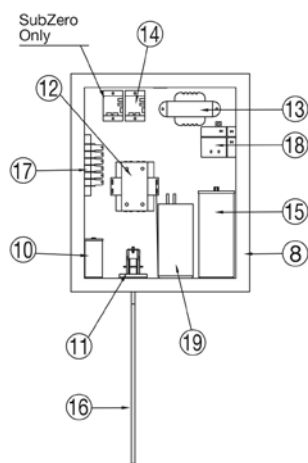

Electroheat Titanium MKII Model 55 & 80 single phase

Electrical Box

(all models)

3 ph

1 ph

Canister Assembly

(all models)

The images are for illustration only and may differ slightly to your unit model.