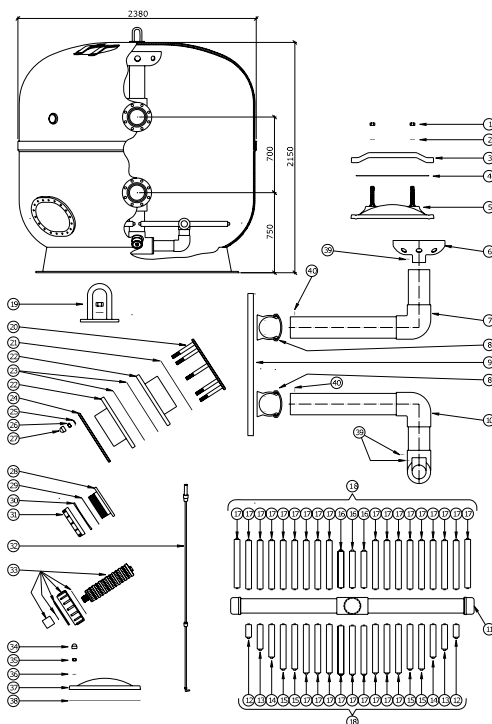

Note: For LCX/LCP made post year 2007, refer to SMDD/SPDD spare list