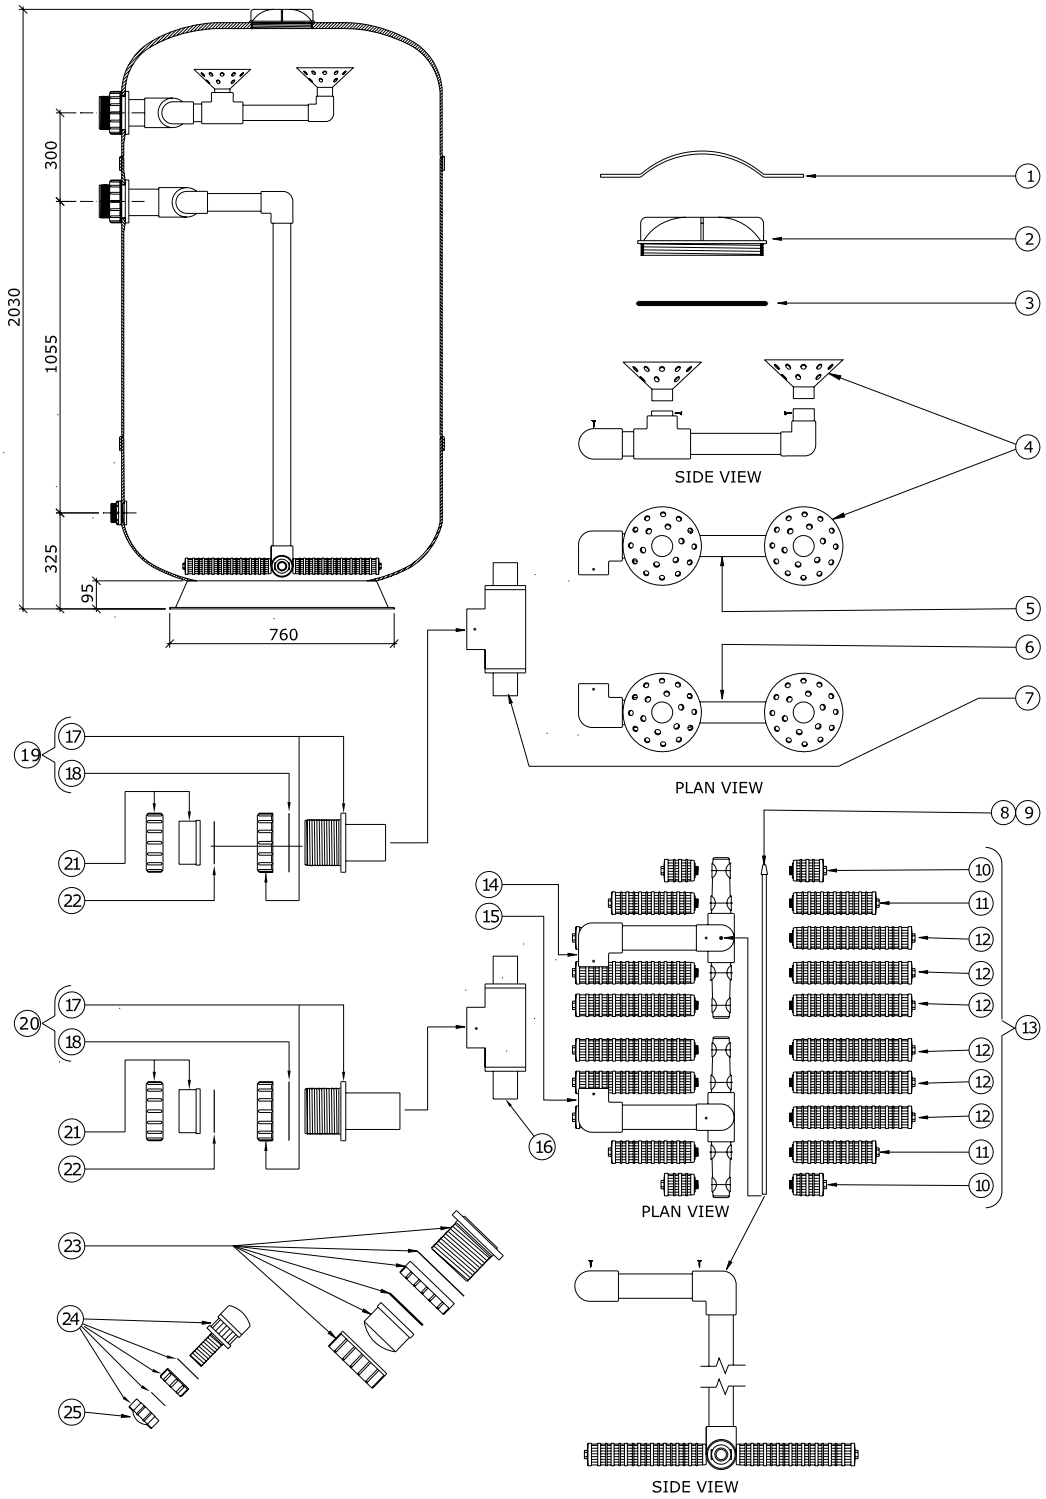

Lacron DBF - 42"