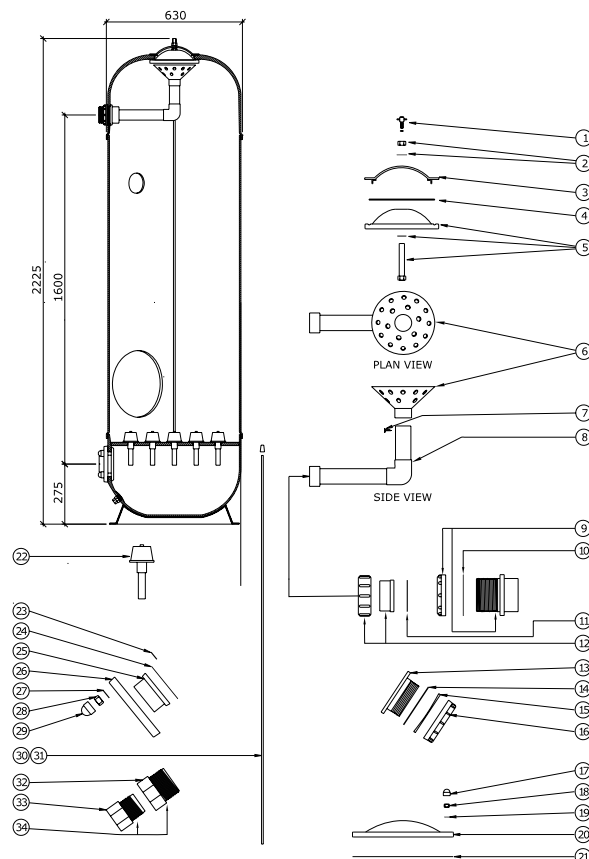

Part Number	Product Description	Diagram No.	LIST PRICE
W12076	Nylon Air Relief Tap + 'O' Ring		€ 12.95
W12248	Small Oval Lid Retaining Clamp C/W Screw & Nut		€ 64.67
1993	Small Oval Lid 'O' Ring		€ 17.53
W12135	Small Oval Lid		€ 141.43
W02066	Rose Distributor	6	€ 12.29
1671	3/4" Self Tapping Screw (Pack Of 10)	7	€ 7.37
1405A	Dbk 24 Header Less Rose	8	€ 103.52
6014A (W12065 + 1472)	2" Bulkhead Fitting (Plus Nut)	9	€ 5.09
6016 (1521)	2" Bulkhead Gasket (Set Of 2)	10	€ 32.74
6005 (1523)	2" Union Adaptor Gasket (Set Of 2)	11	€ 12.87
6022 (W02983 + W02982)	2" Union Adaptor (Plus Sleeve) (Set Of 2)	12	€ 31.32
1290	Threaded Clear Acrylic Disc	13	€ 160.62
1789	2" S.n.n Gasket (3mm Thk)	14	€ 3.59
1434	2" Contoured Spacing Disc	15	€ 7.47
W12065	2" S.n.n Body + Nut	16	€ 32.52
1767	M12 Black Nut Cap (Pack Of 10)	17	€ 10.59
1685	M12 Ss Nut	18	€ 1.99
1684	M12 Ss Washer (Pack Of 5)	19	€ 6.81
W12050	10 Hole Round Hatch Cover	20	€ 85.66
W22017	10 Hole Gasket	21	€ 32.65
1547 (W12633)	Filter & Nozzle & Socket (X 24)	22	€ 17.52
1282	M16 Rubber 'O' Ring	23	€ 1.19
1710	Stub Flange Bulkhead Gasket (Bottom)	24	€ 9.47
1712	Stub Flange (Bottom)	25	€ 38.02
1711	Flange Collar (Bottom)	26	€ 68.09
1769	M16 Ss Washer (Pack Of 5)	27	€ 7.09
1762	M16 Ss Nut	28	€ 3.52
1768	M16 Black Nut Cap (Pack Of 10)	29	€ 10.59
W04058BLK	Airbleed Cap	30	€ 89.66
17134	Dbk - 24 Airbleed Tube	31	€ 15.60
1462	3/4" - 1/2" Reducing Bush	32	€ 4.59
1461	1/2" P70 Plug	33	€ 5.77
1462A (1461 + 1462)	1/2" Kok Drain Plug Complete	34	€ 85.07