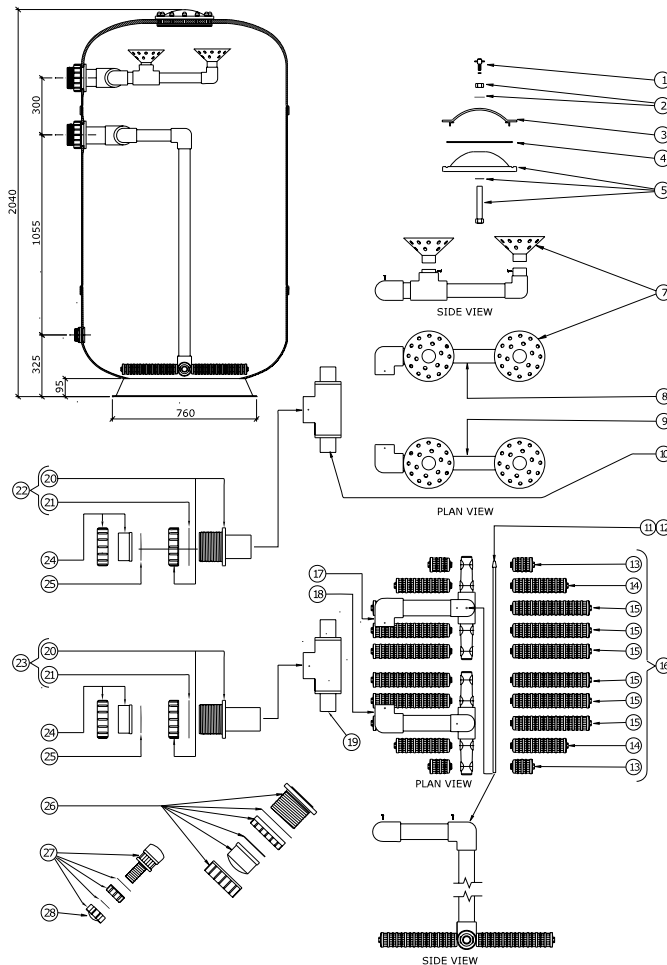

Lacron HPF - 42"

Part Number	Product Description	Diagram No.	LIST PRICE
W12076	Nylon Air Relief Tap + 'O' Ring	1	€ 12.95
W12248	Small Oval Lid Retaining Clamp C/W Screw & Nut	3+2	€ 64.67
1993 (W12284)	Small Oval Lid 'O' Ring	4	€ 17.53
W12135	Small Oval Lid	5	€ 141.43
W02066	Rose Distributor	7	€ 12.29
1372	42" Lhs Header (Less Rose)	8	€ 108.69
1372A	42" Rhs Header (Less Rose)	9	€ 108.69
1372B	42" Main Header 'T'	10	€ 153.12
W12045	Air Bleed Cap	11	€ 4.38
17133	Airbleed Tube	12	€ 42.01
1274	82mm Heavy Duty Lateral (X 4)	13	€ 13.16
1320 (W12233)	238mm Heavy Duty Lateral (X 4)	14	€ 26.31
1277	300mm Heavy Duty Lateral (X 12)	15	€ 29.82
1396B	Lateral (Candle) Set	16	€ 315.30
1371	42" Lhs Underdrain (Less Candles)	17	€ 130.30
1371A	42" Rhs Underdrain (Less Candles)	18	€ 130.30
1371B	42" Main Underdrain 'T' & Con Pipe	19	€ 153.12
6017 (W02252B + W2254B)	3" Bulkhead Fitting (Plus Nut)	20	€ 52.57
6019 (1560)	3" Bulkhead Gasket (Set Of 2)	21	€ 18.72
1525A	42" - 3" Bulkhead Fitting (Top)	22	€ 62.38
1525B	42" - 3" Bulkhead Fitting (Bottom)	23	€ 64.27
6018 (W02253BLK / W02255BLK / W02255EBLK)	3" Adaptor Union (Plus Sleeve) 'O' Ring Type	16	€ 43.28
6020 (1559)	3" Adaptor Gasket (Set Of 2) Pre 2007	17	€ 15.79
6020A	3"/90Mm Adaptor 'O' Ring (Set Of 2) Post 2007	17	€ 15.63
W04058BLK	1.5" Sand Drain Complete	26	€ 89.65
6001 (W02026BLK)	Drain Plug Complete	27	€ 17.86
W02522C	Drain Plug Cap	28	€ 7.47
1671	3/4" Self Tap Screw (Pack Of 10)	29	€ 7.37