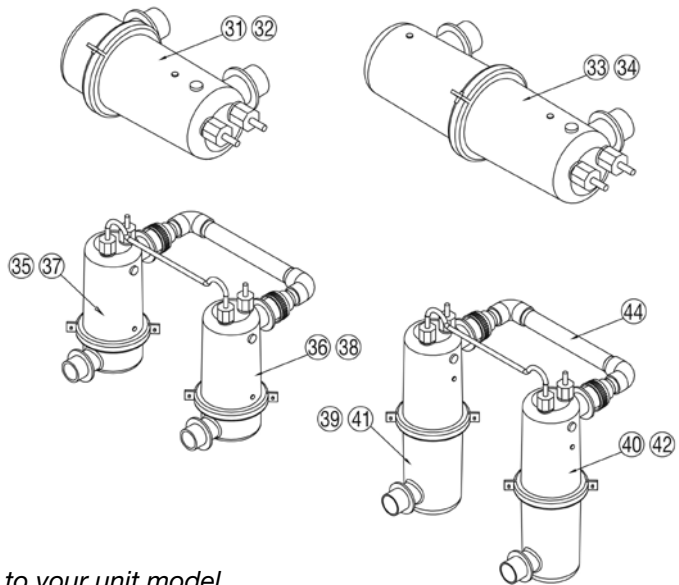

Canister Assembly
(all models)

The images are for illustration only and may differ slightly to your unit model.