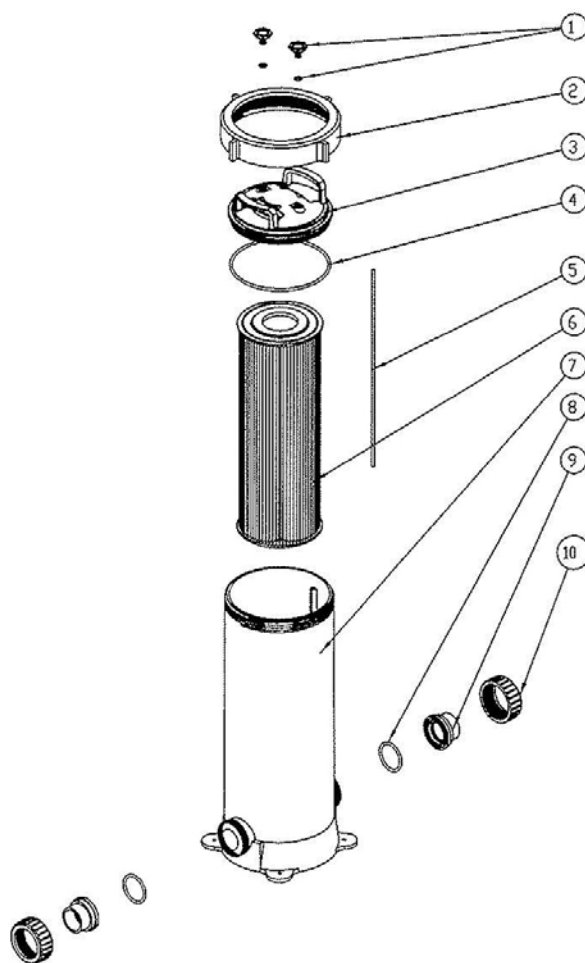

Trimline Cartridge Filters

Part Number	Product Description	Diagram No.	LIST PRICE
620221	Air release valve MK2	1	€ 5.09
62024BLK	Lock ring Mk3 (5 threads)	2	€ 27.49
62025 - 0501	Lid c/w o ring MK3 - Pewter colour 6 Bar	3	€ 55.93
62026	Lid o ring MK3	4	€ 13.14
W02547	Air bleed C25	5	€ 2.36
W02548	Air bleed CC50	5	€ 2.71
W02549	Air Bleed CC50/CC75	5	€ 3.28
W02550	Air bleed C75/CC100	5	€ 5.09
62040	Cartridge C25	6	€ 85.55
62042	Cartridge C50	6	€ 120.79
62044	Cartridge C75	6	€ 160.49
62048	Cartridge CC50	6	€ 120.80
62049	Cartridge CC75	6	€ 157.57
62050	Cartridge CC100	6	€ 204.83
W02703	Pressure gauge back mount	2	€ 8.35
621630	Pressure gauge side mount	2	€ 30.93
62021	Lid O Ring MK2	3	€ 13.14
W02541PEW	Body C25	7	€ 139.16
W02542PEW	Body CC50	7	€ 160.39
W02543PEW	Body C50/CC75	7	€ 187.27
W02544PEW	Body C75/CC100	7	€ 301.24
122256BLK	2" x 50mm Half union	8+9+10	€ 7.90
122257BLK	1½" / 2" Half union	8+9+10	€ 9.38
W02280	Union o ring 1½" / 2" MK2	8	€ 3.01
6340246BLK	2" x 50mm Tail end	9	€ 2.76
W2648BLK	1.5" x 2" tail end	9	€ 3.57
W02647BLK	Lock nut	10	€ 3.34