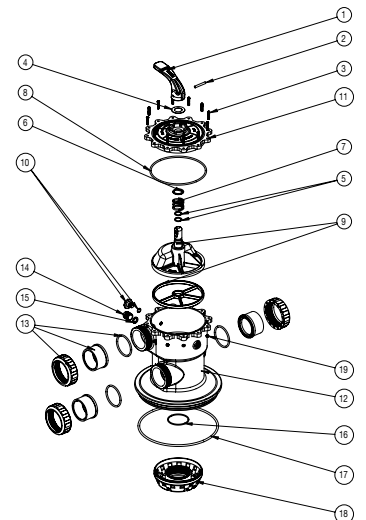

6 Way Multiport Valve 2½" / 75mm

Part Number	Product Description	Diagram No.	LIST PRICE
2½" (75mm) Waterco Valve Side Mount			
6214511	Handle	1	€ 26.79
621111	Handle Pin	2	€ 4.13
W12109	Bolt M6 x 32mm S/S 304	3	€ 4.59
W02627	Rotor Washer	4	€ 6.52
621201	Valve Axle O Ring	5	€ 5.69
W02628	Teflon Spring Washer (3 Required)	6	€ 6.52
621182	Spring	7	€ 12.50
621152	Lid O Ring	8	€ 28.26
621233	Rotor and Gasket	9	€ 140.86
620221	Air Release Valve (c/w O Ring) - Black	10	€ 5.09
620193	Air Release Valve O Ring - BS112	10	€ 2.93
6211302	Lid	11	€ 64.70
63406554	Half Union O Ring - BS338	13	€ 4.86
644492	2½"/3" Half Union c/w O Ring	13	€ 15.47
644493	75mm/90mm Half Union c/w O Ring	13	€ 15.47
621381	Sight Glass	14	€ 19.01
621341	Sight Glass Gasket	15	€ 6.20
W02624	Lid Nut M6	16	€ 3.08
12780	3" Coupling	n/s	€ 12.11
127800	90mm Coupling	n/s	€ 10.37
6213021	MPV SM65mm Body	12	€ 123.16

75mm Side Mount

75mm Top Mount

6 Way Multiport Valve 3" / 90mm

Part Number	Product Description	Diagram No.	LIST PRICE
3" Waterco Valve Side Mount			
621100	Handle	1	€ 64.41
621193	Sleeve	2	€ 5.25
6211020	Handle Pin	3	€ 13.90
621202	Axle O Ring (2 required)	4	€ 4.83
W12109	Bolt M6x32mm S/S 304	5	€ 4.59
W02624	Nut M6	6	€ 3.08
6211310	Lid Printed	7	€ 119.85
621142	Lid O Ring - G245	8	€ 41.20
6211060	Washer	9	€ 1.74
621192	Spring 3"	10	€ 68.26
621243	Rotor	11	€ 224.83
621272	Spider Gasket	12	€ 48.18
6340803	Half Union with O Ring 80mm	14-16	€ 34.38
W02249	Half Union O Ring	16	€ 8.12
620221	Air Release Valve with O Ring	17	€ 5.09
621341	Sight Glass Gasket	18	€ 6.20
621381	Sight Glass	19	€ 19.01
6213021	MPV SM65mm Body	12	€ 123.16