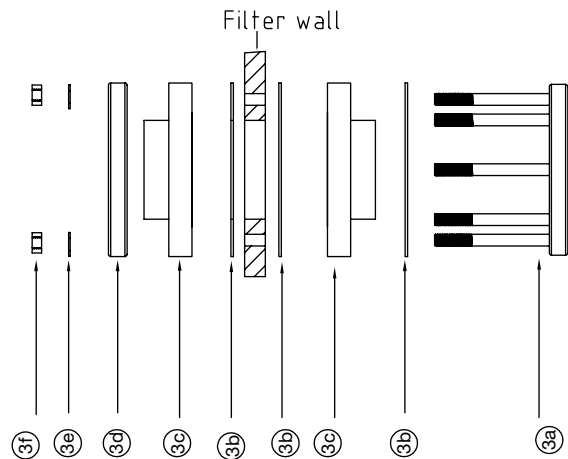

Part Number	Product Description	Nos.	Diagram No.	Port Size
W22634		2	3a	3"
W22139	Flange Stud Ring	2		4"
W22410		2		6"
1216801		6	3b	3"
63453063	Gasket Flange	6		4"
W02251		6		6"
1216803		4	3c	3"
12161004	PVC Flange	4		4"
W12540		4		6"
W22633		2	3d	3"
W22141	Flange Clamp Ring	2		4"
W22142		2		6"
W12126		8	3e	3"
W12126	Washer SS304	16		4"
W12539		16		6"
W12912		8	3f	3"
W12912	Hex Nut SS304	16		4"
W12910		16		6"