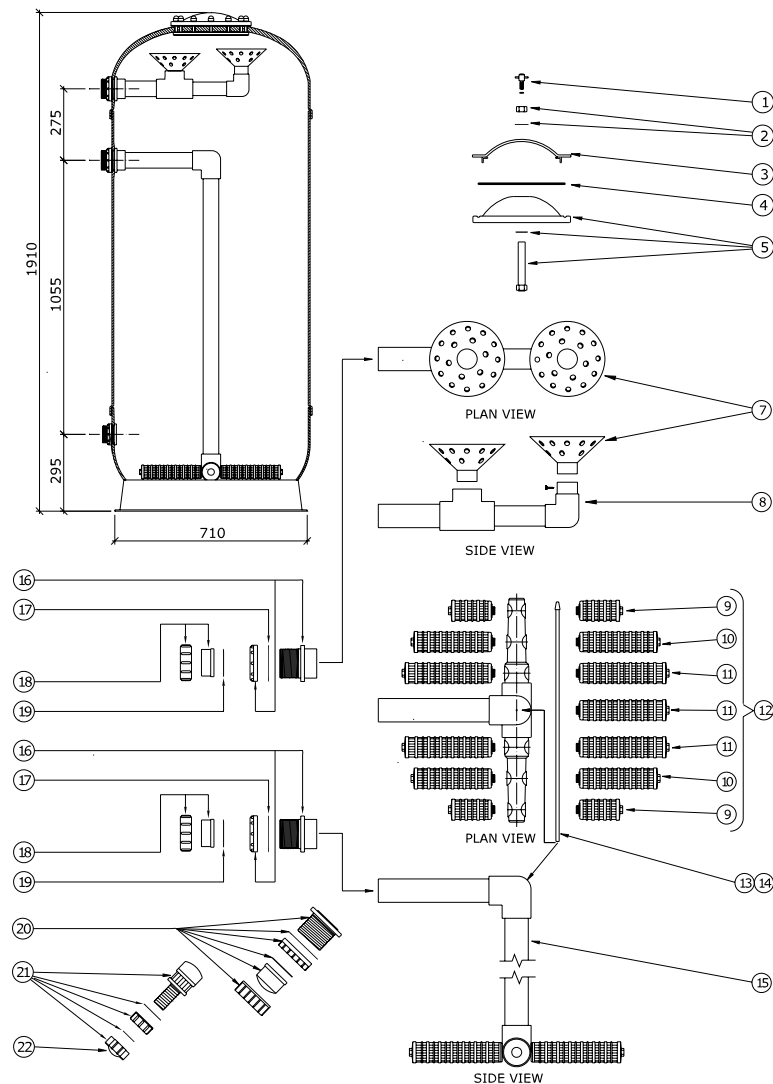

Lacron HPF - 30"

Part Number	Product Description	Diagram No.	LIST PRICE
W12076	Nylon Air Relief Tap + 'O' Ring	1	€ 12.95
W12248	Small Oval Lid Retaining Clamp C/W Screw & Nut	3+2	€ 64.67
1993 (W12284)	Small Oval Lid 'O' Ring	4	€ 17.53
W12135	Small Oval Lid	5	€ 141.43
W02066	Rose Distributor	7	€ 12.29
1370	30" - 2" Header (Less Rose)	8	€ 84.77
1318	113mm Heavy Duty Lateral (X 4)	9	€ 14.63
1319	206mm Heavy Duty Lateral (X 4)	10	€ 23.36
1320	238mm Heavy Duty Lateral (X 6)	11	€ 26.31
1395B	30" Dbf - Lateral (Candle) Set	12	€ 278.84
W12045	Air Bleed Cap	13	€ 4.38
17132	30" Dbf Standard/Hp Airbleed Tube	14	€ 24.39
1383	30" - 2" Underdrain Less Candles	15	€ 185.25
6014	2" Bulkhead Fitting (Plus Nut)	16	€ 33.46
6016 (1521)	2" Bulkhead Gasket (Set Of 2)	17	€ 32.74
6022 (W02983 + W02982)	2" Union Adaptor (Plus Sleeve) (Set Of 2)	18	€ 31.32
6005 (1523)	2" Union Adaptor Gasket (Set Of 2)	19	€ 12.87
W04058BLK	1.5" Sand Drain Complete	20	€ 89.65
6001 (W02026BLK)	Drain Plug Complete	21	€ 17.86
W02522C	Drain Plug Cap	22	€ 7.47
1671	3/4" Self Tap Screw (Pack Of 10)	23	€ 7.37