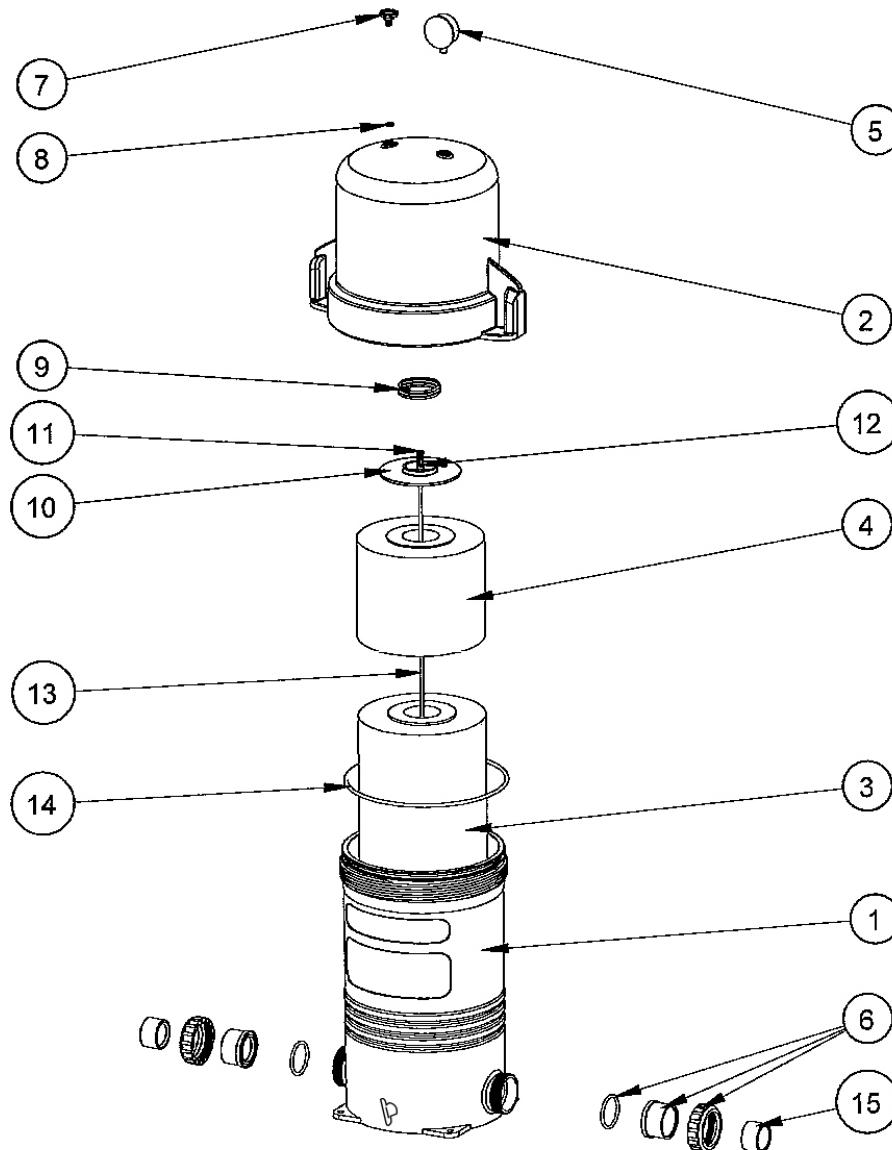

OPAL XL

Part Number	Product Description	Diagram No.	LIST PRICE
AXF10121	Opal Tank PP Pewter	1	€ 204.32
AXFI0087	Opal Top Housing 270	2	€ 199.99
AXFI0085	Opal top housing 225	2	€ 157.48
701038	Cartridge Element 180 sq.ft.	3	€ 256.44
701041	Cartridge Element 90 sq.ft.	4	€ 108.57
701040	Cartridge Element 225sq.ft.	3	€ 344.44
621632	Pressure Gauge	5	€ 35.60
AXFI014	Opal Union Tail Black	6	€ 3.99
AXFI016	Opal Cartridge Union Lock Ring Black	6	€ 8.10
AXFI018	O Ring Union Opal Cartridge	6	€ 2.83
620221	Air Release Valve (with o-ring)	7	€ 5.09
AXFI0089	Spring	9	€ 4.54
8223502	Top Adaptor	10	€ 9.70
W02289	Art Screen	11	€ 5.39
85251	Gulfstream Plug	12	€ 0.95
W22205	Air bleed for 225sq. ft	13	€ 0.28
W22206	Air bleed opal 760 (270sq.ft.)	13	€ 0.28
620272	'O' Ring BS 454	14	€ 26.09
12555BLK	Reducing Bush 50/40	15	€ 3.69
61216	Opal element joiner (for 270sq.ft. only)	N/S	€ 8.52