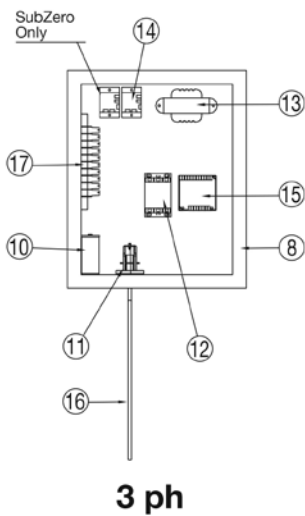

Electrical Box
(all models)