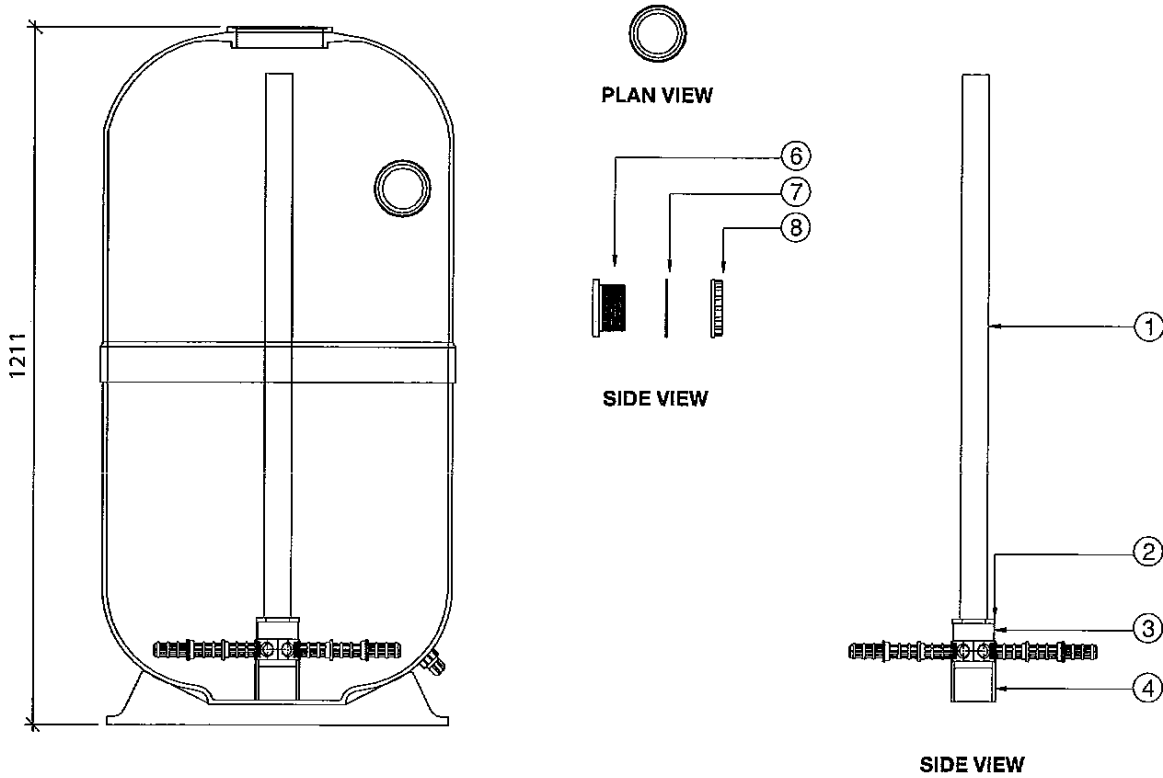

Lacron Plus Top Mount 24"

Part Number	Product Description	Diagram No.	LIST PRICE
W99019	Pipe 1.5"	1	€ 1.09
12555BLK	REDUCING BUSH 50 X 40	2	€ 7.17
W12241	Hexagonal Manifold	3	€ 5.09
116512	Pipe 65mm CL 12	4	€ 253.66
W02026BLK	Drain Plug Complete 15mm	5	€ 17.86
W22314	Sight glass 2" moulded	6	€ 13.10
W02080	Gasket sight glass 2"	7	€ 14.10
W02567	B/H lock Nut 2"	8	€ 13.03
W02986	Candle 40mm capped	9	€ 10.78
W02991	Candle 120mm open	10	€ 3.48