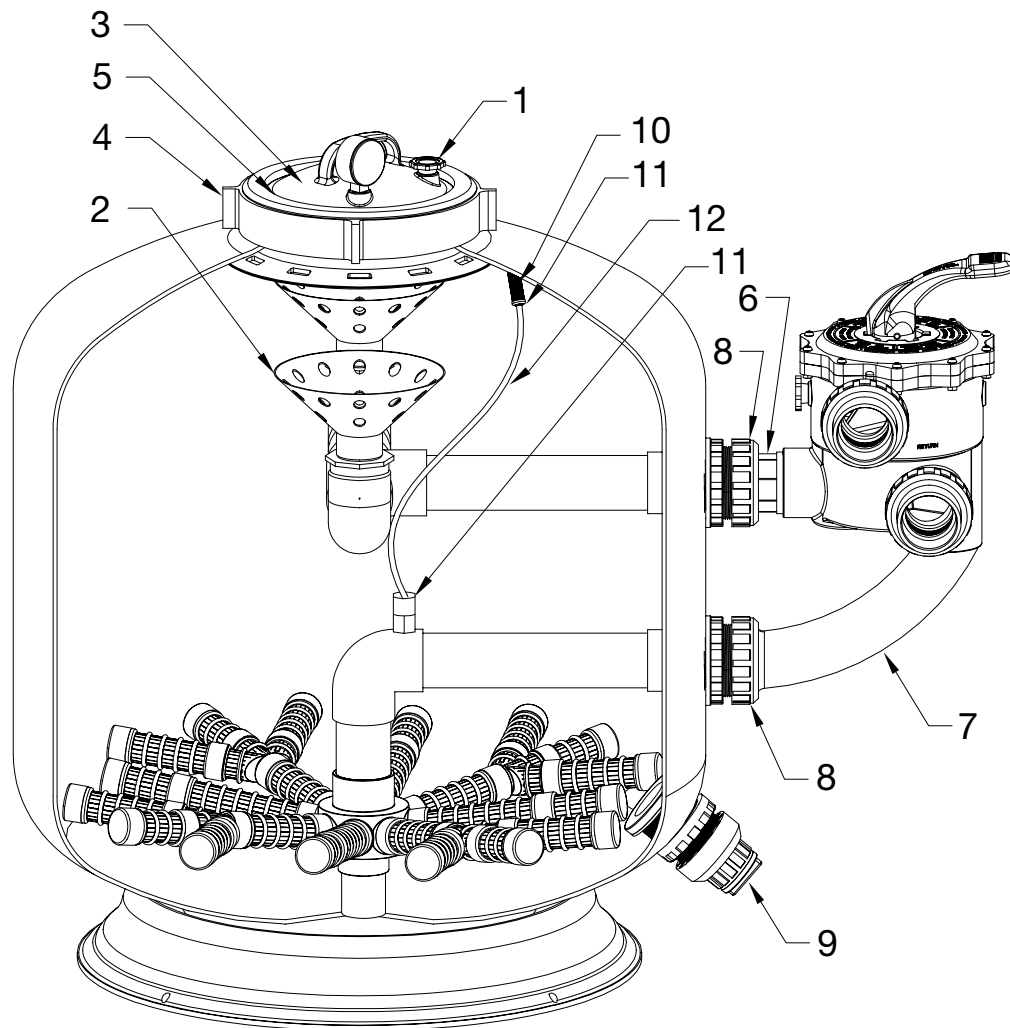

Micron Side Mount Sand Filters

Part No:		W02115	W02116	W02111PP	W02112PP	W02113PP	W02114PP	W02117PP	W02158PP	W02155	W02156	W02157
Model		Manifold 40mm	Manifold 50mm	Lateral 75mm	Lateral 110mm	Lateral 145mm	Lateral 200mm	Lateral End Cap Nut	Lateral Cap Nut (Male)	HRZ Cross Tee	HRZ LCT Exrension 48	HRZ LCT Exention 48 End Cap
SM500	Std	1				8		8				
SM600 40mm port	Std	1		8	8			8				
SM600 50mm port	Std		1	8	8			8				
SM700	Std		1				8	8				
SM750	Std		1	8		8		8				
SM800	Std		1		8	8		8				
SM900	Std		1	8			8	8				
SM900 80mm port	Std			4	22	4	2	36	4	2	8	4
Part No:		W02115	W02116	W02111PP	W02112PP	W02113PP	W02114PP	W02117PP	6209226	6209227		
Model		Manifold 40mm	Manifold 50mm	Lateral 75mm	Lateral 110mm	Lateral 145mm	Lateral 200mm	Lateral End Cap Nut	Extension Arm Assy Short	Extension Arm Assy Long		
SM500	Eco	1		12		4		16	4			
SM600 40mm port	Eco	1		16	4			16		4		
SM600 50mm port	Eco											
SM700	Eco	1		8	4		4	16		4		
SM750	Eco		1	8	12	4		16	4			
SM800	Eco		1		20	4		16	4			
SM900	Eco		1	8		12	4	16	4			
SM900 80mm port	Eco