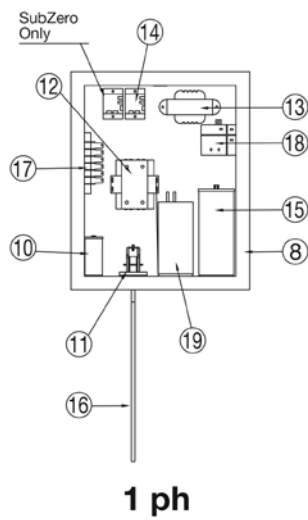

Electrical Box (all models)