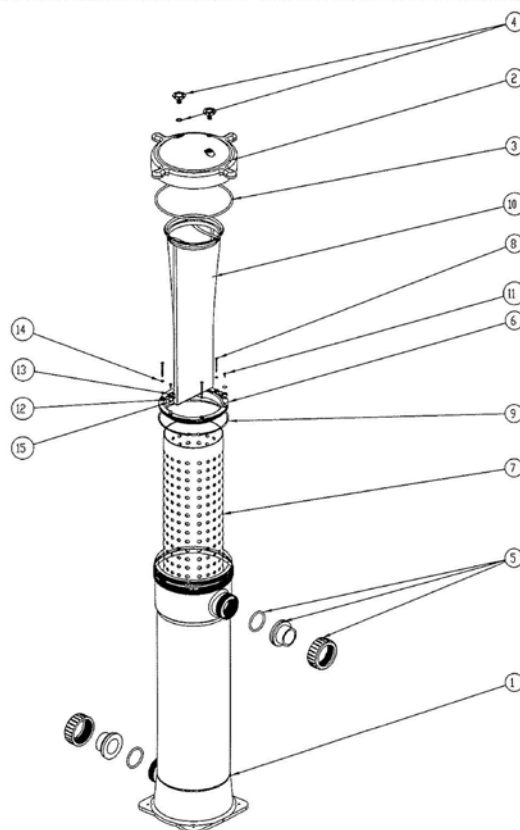

Part Number	Product Description	Diagram No.	LIST PRICE
COMMANDOMATIC BAG FILTER (TBF)			
3651931	1 micron filter bag - C50	10	€ 26.56
36519310	1 micron filter bag - C75	10	€ 33.55
3651924	5 micron filter bag - C50	10	€ 15.01
36519240	5 micron filter bag - C75	10	€ 33.52
3651925	25 micron filter bag - C50	10	€ 15.03
36519250	25 micron filter bag - C75	10	€ 33.54
3651926	50 micron filter bag - C50	10	€ 15.01
36519260	50 micron filter bag - C75	10	€ 33.55
36519265	800 micron filter bag - C50	10	€ 38.30
36519266	800 micron filter bag - C75	10	€ 45.19
62044130	Trimline Bag Filter C50 Tank Drilled	1	€ 119.85
62044180	Trimline Bag Filter C75 Tank Drilled	1	€ 440.85
6204417	Trimline Bag Housing Lid	2	€ 140.50
620262	O Ring G220	3	€ 11.93
620261	O Ring G220 - Viton	3	€ 11.93
620221	Air release valve	4	€ 5.09
6201931	Air release valve - Viton (O Ring)	4	€ 6.70
122256BLK	Half Union Trimline 2"/50mm Black (2 required)	5	€ 7.90
122257BLK	Half Union Trimline 2"/1½" Black (2 required)	5	€ 9.38
W02647BLK	Lock nut 2" (2 required)	5	€ 11.14
6340246BLK	Tail end 2" x 50mm (2 required)	5	€ 2.76
W02648BLK	Tail end 2" x 1.5" (2 required)	5	€ 3.57
W02280	O Ring BS332 Half Union 2"	5	€ 3.01
3651947	Cage Ring	6	€ 101.95
3651946	T/L Bottle with drill Hole - C50	7	€ 91.03
36519460	T/L Bottle with drill Hole -C75	7	€ 174.63
620292	Screw - CSK 10g x 50 SLD TPPNG	8	€ 1.19
620293	O Ring 205 x 4	9	€ 10.28
6340087	Screw - CSK 8g x 13 SLD TPPNG	11	€ 0.46
620291	latch	12	€ 2.89
620294	washer	13	€ 1.33
82444204	o ring BS 011	14	€ 1.97
82444205	o ring BS 010	15	€ 1.83