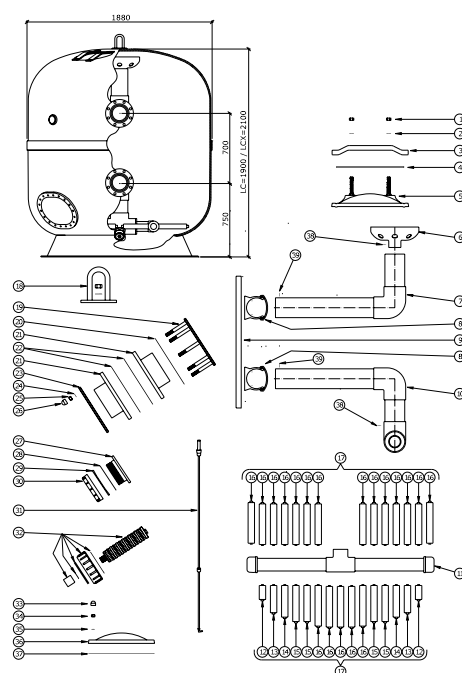

Note: For LCX/LCP made post year 2007, refer to SMDD/SPDD spare list