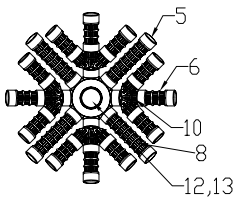

LATERAL CONFIGURATION FOR E600+/602+