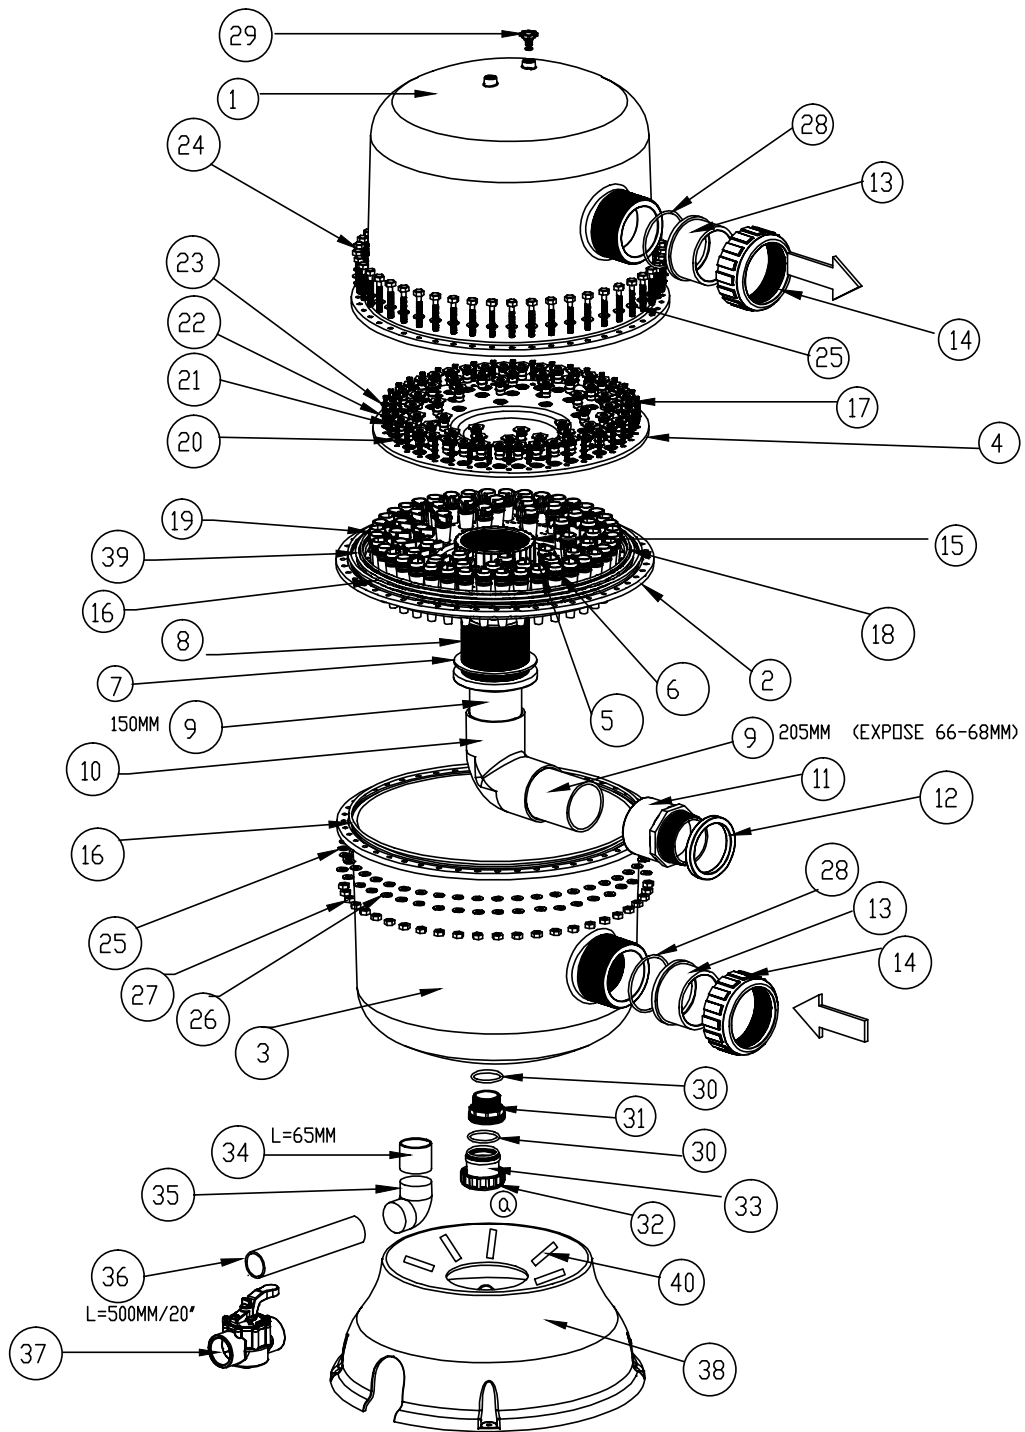

Multicyclone 70 XL Commercial