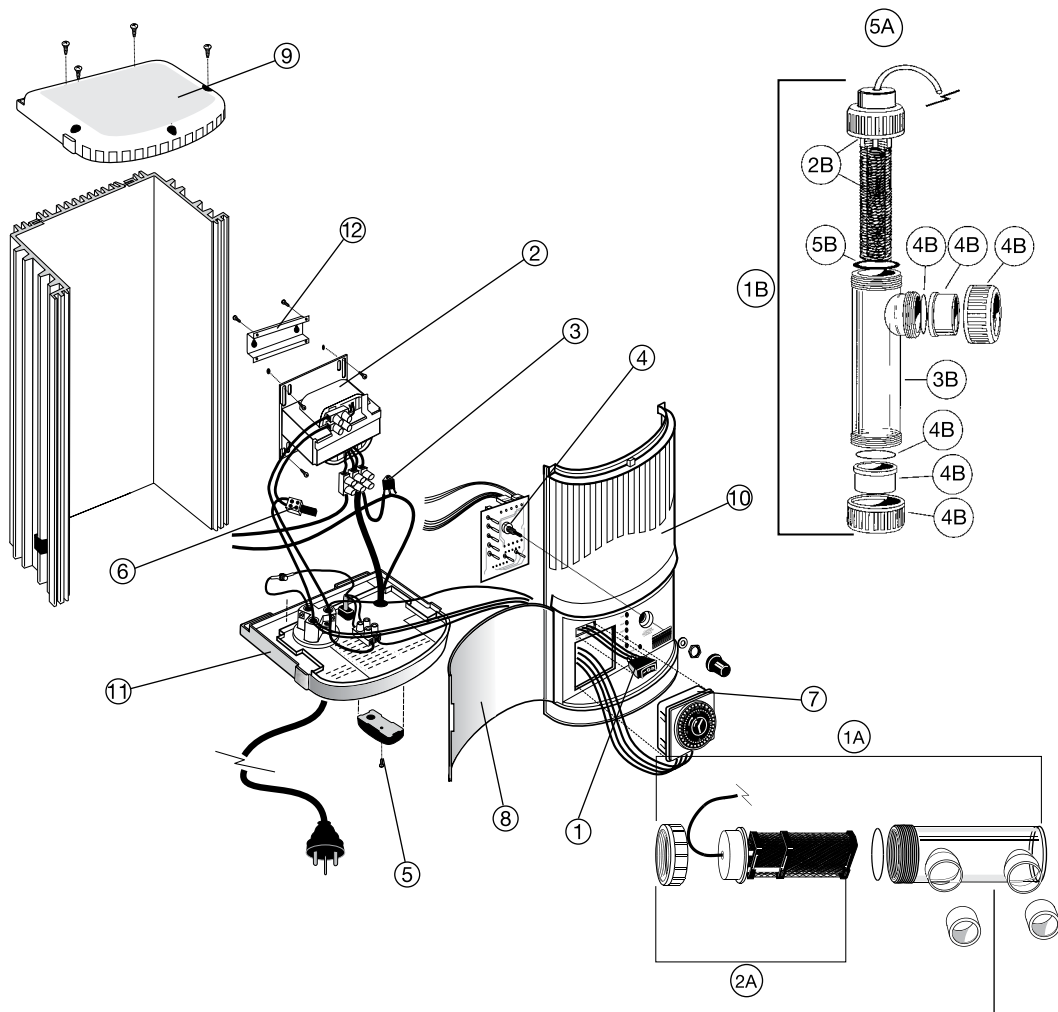

Part Number	Product Description	Diagram No.	LIST PRICE
644084	Manual/OFF/Auto switch	1	€ 10.01
641162	Transformer 20A	2	€ 211.92
641160	Transformer 30A	2	€ 278.48
W24570	SCR assembly 20A SC & 30A SC	3	€ 168.70
W32569	SCR assembly 20A & 30A	3	€ 136.22
645083	PC board 20A & 30A	4	€ 193.24
645075	PC board 20A SC & 30A SC	4	€ 237.85
64128	Junction Box (suits all)	5	€ 18.13
641326	Fuse - slow blow 4A 5 x 20mm	6	€ 30.02
644072	Timer only Electrochlor	7	€ 109.13
644025	Electrochlor Clear Perspex Front Cover	8	€ 6.65
644023	Top	9	€ 27.92
644022	Front	10	€ 59.30
644024	Base	11	€ 31.76
6440713	Mounting Bracket	12	€ 16.84
645003	Electrochlor Power Pack (20A)		€ 1,475.65
645002	Electrochlor Power Pack (30A)		€ 1,475.65
645004	Electrochlor Power Pack (20A SC)		€ 1,475.65
645001	Electrochlor Power Pack (30A SC)		€ 1,475.65
644958	Electrochlor cell assembly complete with housing (20A SC)	1A	€ 873.32
644959	Electrochlor cell assembly complete with housing (30A SC)	1A	€ 873.32
64428612	Electrochlor Electrode & Head Assembly (20A SC)	2A	€ 834.55
64428512	Electrochlor Electrode & Head Assembly (30A SC)	2A	€ 884.12
644954	Electrochlor Cell Assembly Complete with Housing (20A)	1B	€ 626.78
644953	Electrochlor Cell Assembly Complete with Housing (30A)	1B	€ 692.85
64428511	Cell electrode assembly 30A	2B	€ 612.50
64428611	Cell electrode assembly 20A	2B	€ 556.48
644331	Cell body (suits 20A & 30A) Electrochlor	3B	€ 54.77