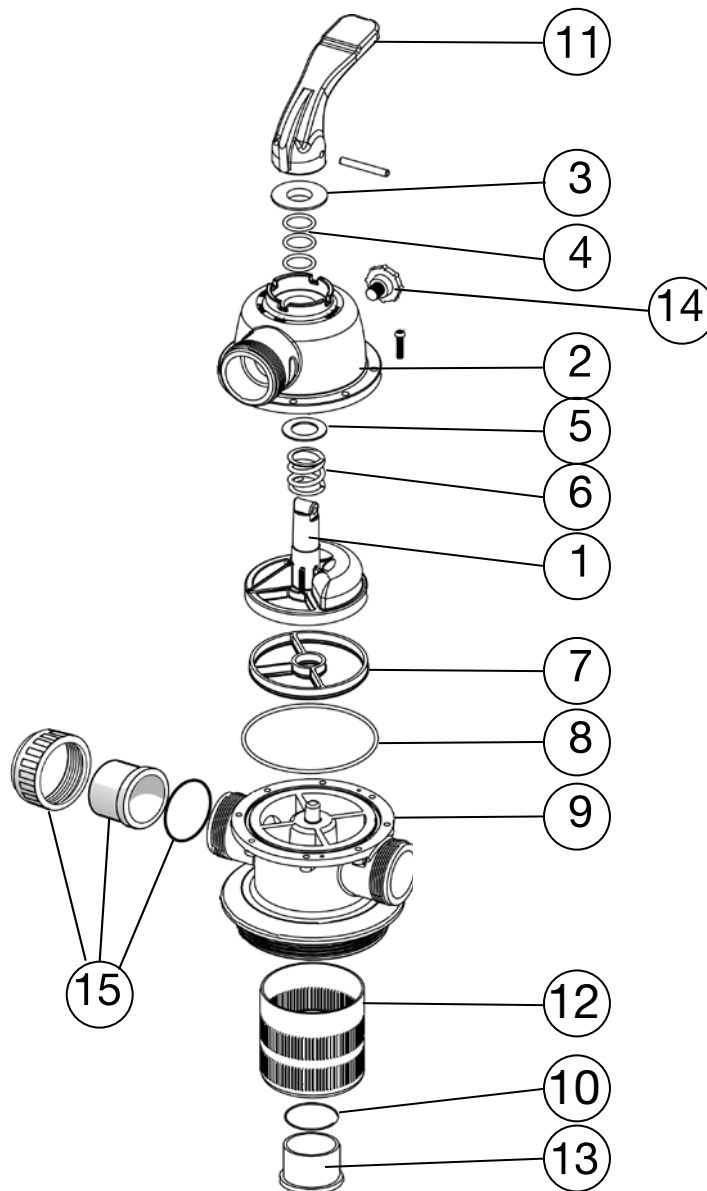

WATERCO

Spare Parts Catalogue

4 Way Multiport Valve - 1½" / 50mm

Part Number	Product Description	Diagram No.	LIST PRICE
621476	Rotor with Spider gasket	1, 7	€ 7.17
621470	MPV 4 way top cover	2	€ 5.09
621452	Teflon ring	3	€ 7.45
621457	Axle o ring - BS214 (3 required)	4	€ 5.15
621455	Teflon spring washer	5	€ 5.52
621477	Spring	6	€ 5.09
621475	MPV 4 way spider gasket	7	€ 24.50
621479	Top cover o ring	8	€ 8.30
6214661	Body	9	€ 44.77
621473	Sleeve o ring 4 way MPV	10	€ 0.87
6214511	Handle	11	€ 26.79
W02688	Diffuser 4 Way MPV 40mm	12	€ 11.95
W02689	Sleeve 4 Way MPV 40mm	13	€ 10.76
620221	Air Release Valve With O-Ring	14	€ 5.09
122243B	½" Half Union (3 Required)	15	€ 5.67
122245B	50mm Metric Half Union (3 Required)	15	€ 5.83

6 Way Multiport Valve 1½" / 50mm

Part Number	Product Description	Diagram No.	LIST PRICE
6214672	1½" 6 way Top Cover MK2 (English Only)	1	€ 54.33
621457	Axle o ring (2 required)	2	€ 5.15
6214520	Teflon ring MK3 WCO	3	€ 7.45
6214582	Rotor Glued With Gasket	4	€ 45.18
621456	Spring	5	€ 11.04
621454	Top cover gasket	6	€ 8.30
621441	TM Body Assembly (body, diff, adaptor, O ring)	7	€ 5.09
W02691	O Ring AS225	9	€ 7.66
621455	Valve Teflon Ring 1½"	10	€ 5.52
621381	Sight glass	11	€ 19.01
621341	Sight glass gasket	12	€ 6.20
621111	Handle pin	13	€ 4.13
6214511	Handle Waterco	14	€ 26.79
620221	Air relief Valve Black	15	€ 5.09
122243B	1½" Half union (3 required)	16	€ 5.67
122245B	50mm Half union (3 required)	16	€ 5.84
W02068	Top Cover O Ring	17	€ 9.65
W022567	Bolt M6 x 35mm	18	€ 6.53