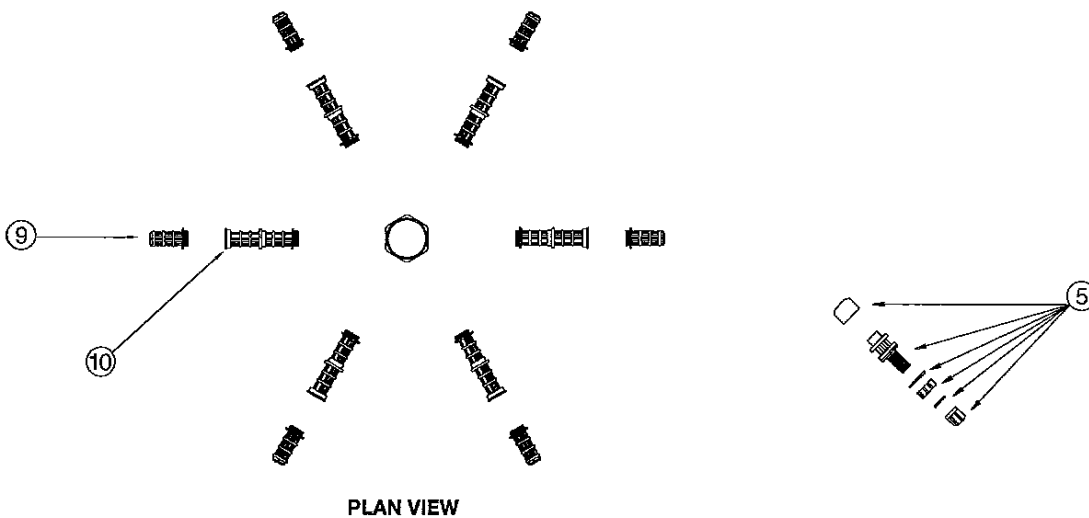

Lacron Plus Top Mount 24"

Part Number	Product Description	Diagram No.	LIST PRICE
W99019	Pipe 1.5"	1	€ 1.09
12555BLK	REDUCING BUSH 50 X 40	2	€ 7.17
W12241	Hexagonal Manifold	3	€ 5.09
116512	Pipe 65mm CL 12	4	€ 253.66
W02026BLK	Drain Plug Complete 15mm	5	€ 17.86
W22314	Sight glass 2" moulded	6	€ 13.10
W02080	Gasket sight glass 2"	7	€ 14.10
W02567	B/H lock Nut 2"	8	€ 13.03
W02986	Candle 40mm capped	9	€ 10.78
W02991	Candle 120mm open	10	€ 3.48