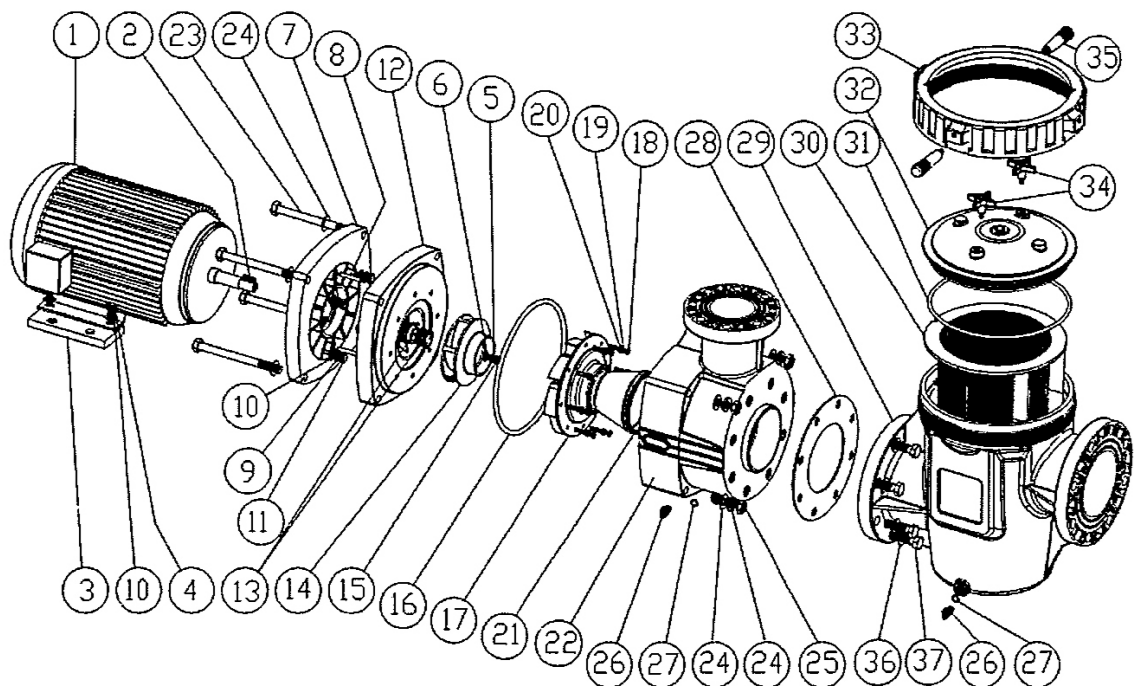

Part Number	Product Description	Diagram No.	LIST PRICE
6340402203	Motor 7.5KW 3PH Baker Hydro EUR1 IE3	1	€ 1,640.58
6340402102	Motor 5.5KW 3PH Baker Hydro EUR1 IE2	1	€ 1,399.06
63450660	Shaft Key 3/16"X 3/16" SS	2	€ 22.94
6340742	Motor Support Spacer	3	€ 46.91
6340920	Bolt M12X25 Hex HD SS304	4	€ 1.16
6345035	Spring Washer 3/8" S/Steel	5	€ 0.07
6302181	M10 Washer SS	6	€ 0.07
634600	Motor Adaptor Plate	7	€ 8.60
6340650	Dowel Pin 5/16"X54mm SS316	8	€ 3.06
W12769	Spring Washer 1/2" S/Steel	9	€ 8.68
6340936	Plain Washer	10	€ 2.24
W12768	Bolt 3/8" UNC x 1 S/Steel	11	€ 3.12
634601	Pump Seal Plate w/Inserts	12	€ 55.05
63401629	Mech Seal Type 2100 1" DIA	13	€ 58.05
634610	Impeller 10HP w/Insert	14	€ 79.01
634611	Impeller 7.5 HP w/Insert	14	€ 79.01
634651	Screw S/Head 3/8"-UNCX1"SS304	15	€ 1.53
634605	O'Ring 286 ID X 9.5MM	16	€ 13.26
634602	Diffuser w/Brass Ring	17	€ 61.65
634652	Bolt Hex HD 1/4"-UNC X 1 3/4"SS304	18	€ 1.41
645461	Salty/SS 1/4" Spring Washer	19	€ 0.71
6340030	Washer	20	€ 0.71
634606	O'Ring BS354	21	€ 2.30
634604	Pump Housing H/Star + 10HP 4"JIS Flange	22	€ 81.22
63409380	Bolt Hex 5/8"-UNC X 8" SS304	23	€ 4.48
63409370	Washer 5/8"X 1 1/4"X 14G SS304	24	€ 1.00
63409390	Nut Hex STD 5/8"-UNC Brass	25	€ 3.77
63402302	Drain Plug 1/4" BSP	26	€ 2.30
620193	O'Ring BS112 Air R Vlv/Drain	27	€ 2.94
63453064	Flange Gasket 6" Bore	28	€ 13.56
63450580	PP Strainer Housing 6"FL Port B/Hydro	29	€ 212.18
63450520	Strainer Basket Polypropylene Mk2	30	€ 120.73
62027	O'Ring Opal Lid	31	€ 26.09
63450500	Strainer Lid PC Clear	32	€ 141.21
620232	Filter Lock Ring 12"	33	€ 377.20
AXF1168	Opal Cartridge Handle (AXF1168)	34	€ 7.66
6202321	Handle 12" & 16" Lockring	35	€ 40.49
63409370	Washer 5/8"X 1 1/4"X 14G SS304	36	€ 1.00