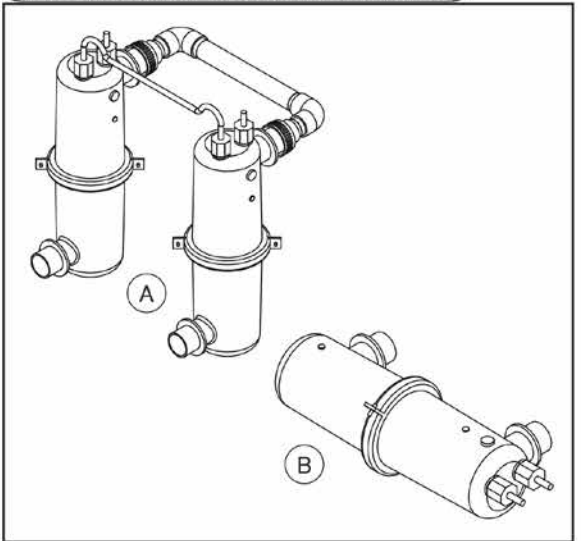

Heat Exchanger Assemblies Complete