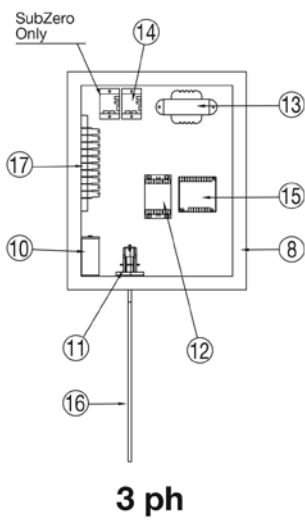

Electrical Box (all models)