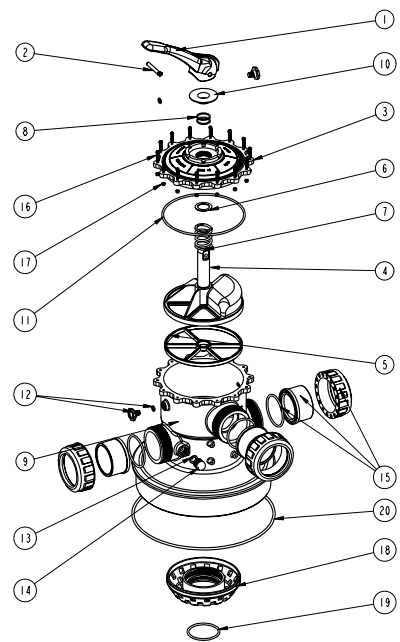

75mm Side Mount

75mm Top Mount

6 Way Multiport Valve 3" / 90mm

Part Number	Product Description	Diagram No.	LIST PRICE
3" Waterco Valve Side Mount			
621100	Handle	1	€ 64.41
621193	Sleeve	2	€ 5.25
6211020	Handle Pin	3	€ 13.90
621202	Axle O Ring (2 required)	4	€ 4.83
W12109	Bolt M6x32mm S/S 304	5	€ 4.59
W02624	Nut M6	6	€ 3.08
6211310	Lid Printed	7	€ 119.85
621142	Lid O Ring - G245	8	€ 41.20
6211060	Washer	9	€ 1.74
621192	Spring 3"	10	€ 68.26
621243	Rotor	11	€ 224.83
621272	Spider Gasket	12	€ 48.18
6340803	Half Union with O Ring 80mm	14-16	€ 34.38
W02249	Half Union O Ring	16	€ 8.12
620221	Air Release Valve with O Ring	17	€ 5.09
621341	Sight Glass Gasket	18	€ 6.20
621381	Sight Glass	19	€ 19.01
6213021	MPV SM65mm Body	12	€ 123.16

90mm
Waterco
Valve Side
Mount

90mm
Waterco Valve
Top Mount

Multiport Valve 4" / 110mm

Part	Product Description	Diagram No.	LIST PRICE
621100	MPV 80mm Handle	1	€ 64.41
621193	MPV 80mm Sleeve	2	€ 5.25
6211020	MPV 80mm Handle Pin	3	€ 13.90
621202	O-Ring BS220 MPV 80 Axel	4	€ 4.83
W12781	Bolt M6 x 50mm Hex Head SS304	5	TBA
W02624	MPV 50mm Lid Nut M6 x 30 W	6	€ 3.08
6211028	MPV 100mm Lid P/Printed	7	€ 119.85
62110110	O-Ring BS381 MPV 100mm Ltd	8	€ 30.72
6211060	MPV 80mm Washer	9	€ 1.74
62110150	MPV 100mm Spring	10	€ 36.46
62110220	MPV 100mm Rotor	11	€ 248.41
62110130	MPV 100mm Spider Gasket Body	12	€ 32.43
6211029	MPV SM110mm Body	13	TBA
6340801	Half Union 110mm Black imperial size 4"		€ 72.54
12221009	B/U Lock Nut 100mm Blk	14	€ 33.13
12221011	B/U Plain End 100mm Blk	15	€ 29.14
W02553	O-Ring 100mm B/U Nitrile	16	€ 21.41
620221	Air Relief Valve New Style Blk	17	€ 5.09
621341	MPV 50mm Sight Glass Gasket W	18	€ 6.20
621381	MPV 50mm Sight Glass W	19	€ 19.01
12221008	B/U P/End Slip / Slip 110 Metric Blk		€ 49.52