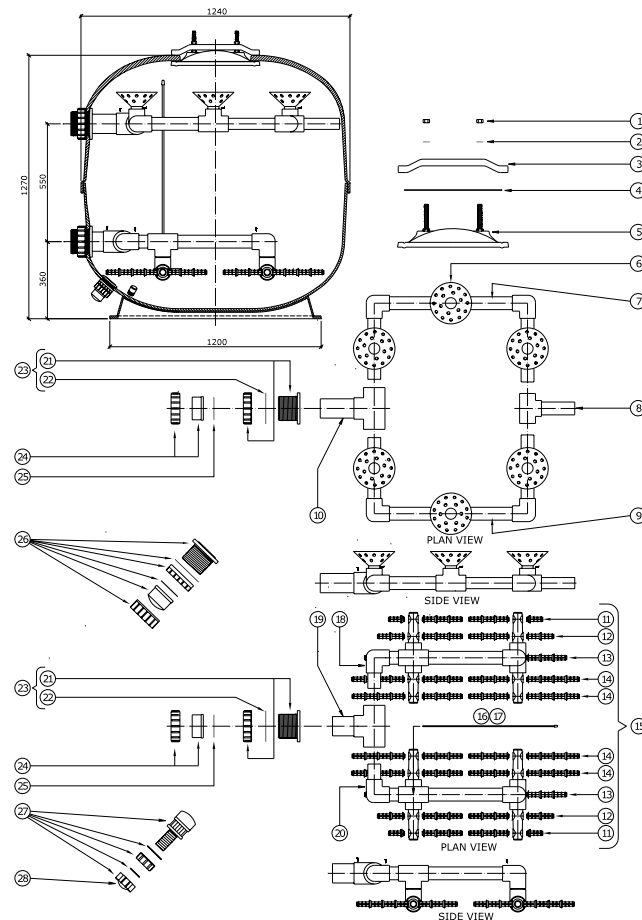

Part Number	Product Description	Diagram No.	LIST PRICE
W12076	Nylon Air Relief Tap + 'O' Ring	1	€ 12.95
W12248	Small Oval Lid Retaining Clamp C/W Screw & Nut	3	€ 64.67
1993 (W12284)	Small Oval Lid 'O' Ring	4	€ 17.53
W12135	Small Oval Lid	5	€ 141.43
W02066	Rose Distributor	6	€ 12.29
17401 (W12344)	48" Lhs Header (Less Rose)	7	€ 163.60
17403 (W12346)	48" Main Header Pipe Support 'T'	8	€ 5.09
17402 (W12345)	48" Rhs Header (Less Rose)	9	€ 163.60
17404 (W12347)	48" Main Header Pipe Inlet 'T'	10	€ 172.39
6006 (W02984)	60mm Lateral (Candle) (X 4)	11	€ 10.78
6007 (W02985)	120mm Lateral (Candle) (X 4)	12	€ 11.63
6008 (W02984 + W02991)	180mm Lateral (Candle) (X 24)	13	€ 12.87
6009 (W02991 + W02985)	240mm Lateral (Candle) 9 X 8)	14	€ 14.02
1396A	48" Lacron Lateral (Candle) Set	15	€ 256.81
W12045	Air Bleed Cap. Also order 1 x 85251 Rubber Grommit @ £0.85	16	€ 4.38
17106	48" Lacron Airbleed (Set Of 2)	17	€ 16.14
17405 (W12348)	48" Lhs Underdrain (Less Candles)	18	€ 160.72
17407 (W12350)	48" Main Underdrain 'T' & Con Pipe	19	€ 201.61
17406 (W12349)	48" Rhs Underdrain (Less Candles)	20	€ 160.72
6017 (W02252B + W2254B)	3" Bulkhead Fitting (Plus Nut)	21	€ 52.57
6019 (1560)(W02250)	3" Bulkhead Gasket (Set Of 2)	22	€ 18.72
1524C	48" - 3" Bulkhead Fitting Inc Pipe	23	€ 71.59
6018 (W02253BLK / W02255BLK / W02255E-BLK)	3"/90mm Adaptor Union (Plus Sleeve) 'O' Ring Type	18	€ 43.28
6020 (1559)	3"/90mm Adaptor Gasket (Set Of 2) Pre 2007	19	€ 15.79
6020A	3"/90mm Adaptor 'O' Ring (Set Of 2) Post 2007	19	€ 15.63
W04058BLK	1.5" Sand Drain Complete	26	€ 89.65
6001 (W02026BLK)	Drain Plug Complete	27	€ 17.86
W02522C	Drain Plug Cap	28	€ 7.47
1671	3/4" Self Tap Screw (Pack Of 10)	29	€ 7.37