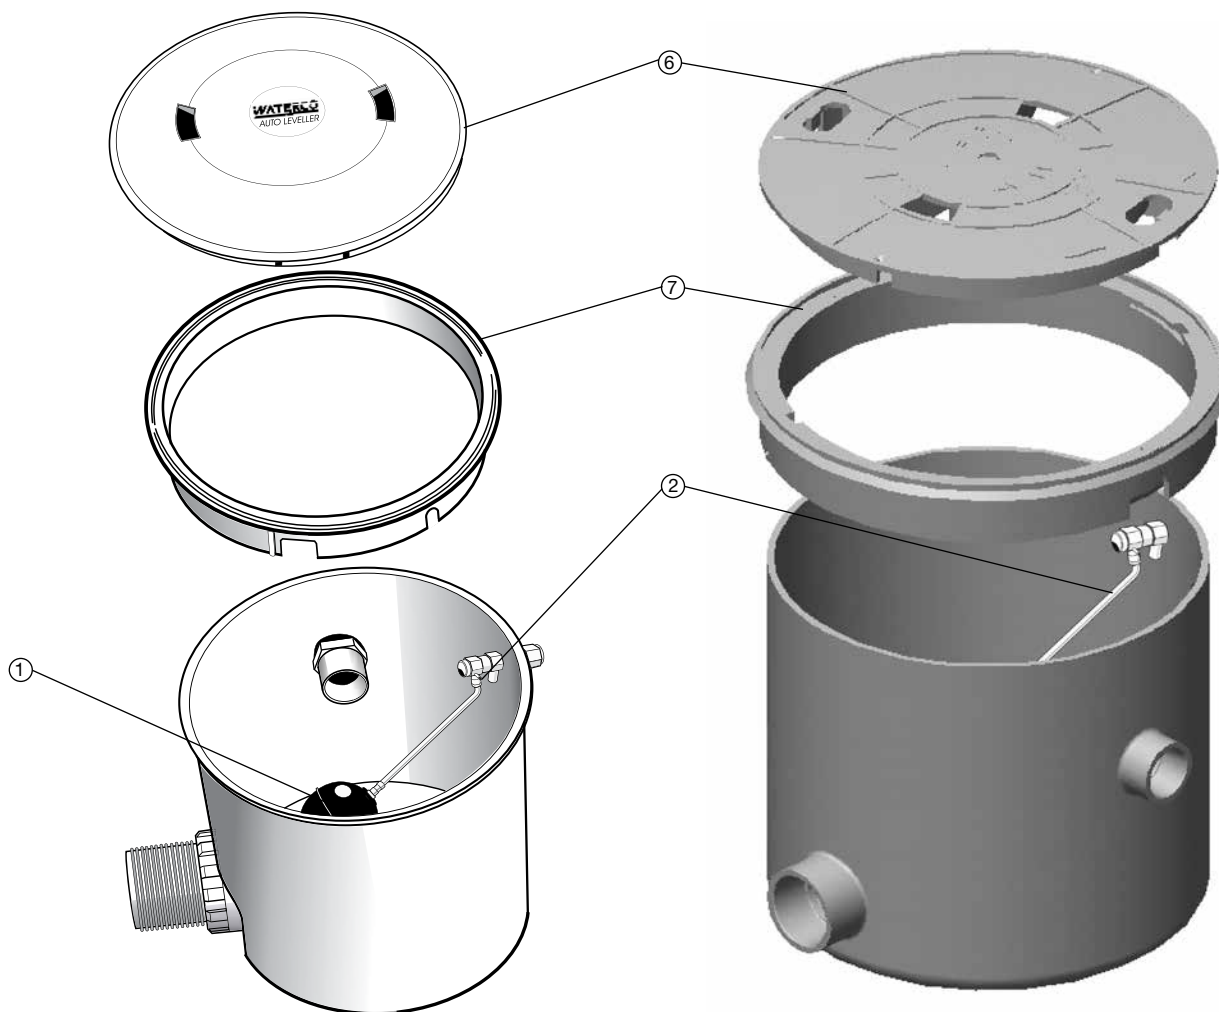

Auto Poolwater Leveller

Part Number	Product Description	Diagram No.	LIST PRICE
62270	Plastic float	1	€ 12.65
62271	3/8" float valve brass	2	€ 77.54
62272	3/8" x 1/2" brass bush	n/s	€ 16.97
62273	1/2" kinco nut	n/s	€ 5.32
62274	1/2" olive plastic	n/s	€ 1.34
AXSM009	Lid - Beige (Suit MK1 Leveller)	6	€ 31.81
AXSM009S	Lid - Sandstone (Suit MK1 Leveller)	6	€ 31.81
624171S	Deck Lid MK2 (Suit T/Lock Type) Sandstone	6	€ 57.78
AXSM012	Dress ring (Suit MK1 Leveller)	7	€ 25.05
AXSM012S	Dress ring - Sandstone (suit MK1 Leveller)	7	€ 18.45
624191S	Round Dress Ring T/Lock - Sandstone	7	€ 53.95