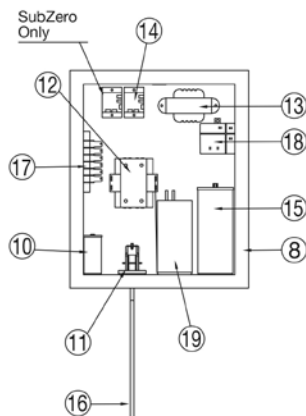

Electrical Box
(all models)

1 ph