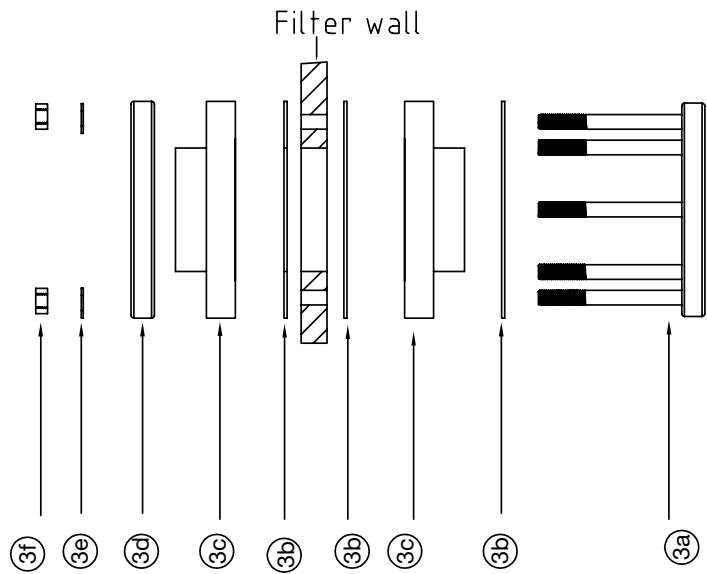

SPDD Side Mount Deep Bed Commercial Filters

Part Number	Product Description	Nos.	Diagram No.	Port Size
W22634		2	3a	3"
W22139	Flange Stud Ring	2		4"
W22410		2		6"
1216801	Gasket Flange	6	3b	3"
63453063		6		4"
W02251		6		6"
1216803	PVC Flange	4	3c	3"
12161004		4		4"
W12540		4		6"
W22633		2	3d	3"
W22141	Flange Clamp Ring	2		4"
W22142		2		6"
W12126		8	3e	3"
W12126	Washer SS304	16		4"
W12539		16		6"
W12912	Hex Nut SS304	8	3f	3"
W12912		16		4"
W12910		16		6"