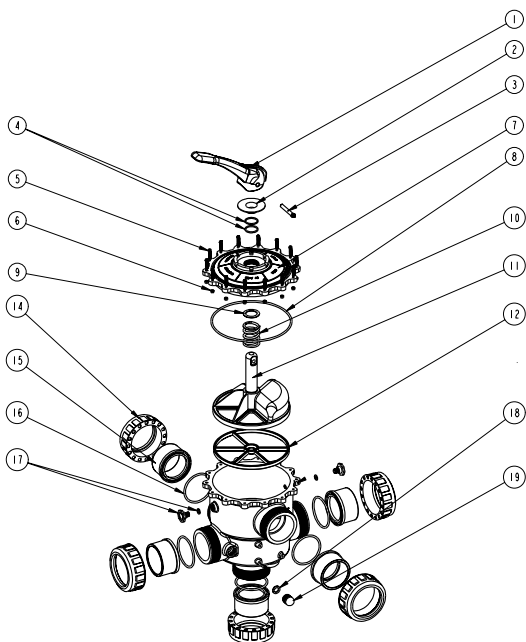

75mm Side Mount

75mm Top Mount

6 Way Multiport Valve 3" / 90mm

Part Number	Product Description	Diagram No.	LIST PRICE
3" Waterco Valve Side Mount			
621100	Handle	1	€ 64.41
621193	Sleeve	2	€ 5.25
6211020	Handle Pin	3	€ 13.90
621202	Axle O Ring (2 required)	4	€ 4.83
W12109	Bolt M6x32mm S/S 304	5	€ 4.59
W02624	Nut M6	6	€ 3.08
6211310	Lid Printed	7	€ 119.85
621142	Lid O Ring - G245	8	€ 41.20
6211060	Washer	9	€ 1.74
621192	Spring 3"	10	€ 68.26
621243	Rotor	11	€ 224.83
621272	Spider Gasket	12	€ 48.18
6340803	Half Union with O Ring 80mm	14-16	€ 34.38
W02249	Half Union O Ring	16	€ 8.12
620221	Air Release Valve with O Ring	17	€ 5.09
621341	Sight Glass Gasket	18	€ 6.20
621381	Sight Glass	19	€ 19.01
6213021	MPV SM65mm Body	12	€ 123.16

90mm
Waterco
Valve Side
Mount

90mm
Waterco Valve
Top Mount

Multiport Valve 4" / 110mm

Part	Product Description	Diagram No.	LIST PRICE
621100	MPV 80mm Handle	1	€ 64.41
621193	MPV 80mm Sleeve	2	€ 5.25
6211020	MPV 80mm Handle Pin	3	€ 13.90
621202	O-Ring BS220 MPV 80 Axel	4	€ 4.83
W12781	Bolt M6 x 50mm Hex Head SS304	5	TBA
W02624	MPV 50mm Lid Nut M6 x 30 W	6	€ 3.08
6211028	MPV 100mm Lid P/Printed	7	€ 119.85
62110110	O-Ring BS381 MPV 100mm Ltd	8	€ 30.72
6211060	MPV 80mm Washer	9	€ 1.74
62110150	MPV 100mm Spring	10	€ 36.46
62110220	MPV 100mm Rotor	11	€ 248.41
62110130	MPV 100mm Spider Gasket Body	12	€ 32.43
6211029	MPV SM110mm Body	13	TBA
6340801	Half Union 110mm Black imperial size 4"		€ 72.54
12221009	B/U Lock Nut 100mm Blk	14	€ 33.13
12221011	B/U Plain End 100mm Blk	15	€ 29.14
W02553	O-Ring 100mm B/U Nitrile	16	€ 21.41
620221	Air Relief Valve New Style Blk	17	€ 5.09
621341	MPV 50mm Sight Glass Gasket W	18	€ 6.20
621381	MPV 50mm Sight Glass W	19	€ 19.01
12221008	B/U P/End Slip / Slip 110 Metric Blk		€ 49.52