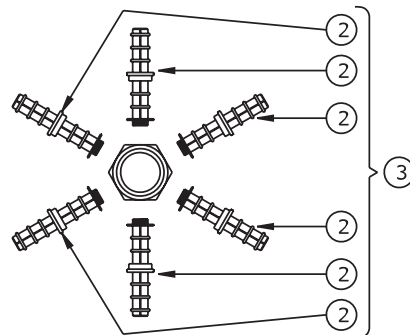

Lacron TMV-18"

Part Number	Product Description	Diagram No.	LIST PRICE
1366A (W12246)	18" Top Mount Internals (less candles)	1	€ 44.03
6007 (W02985)	120mm Lateral (candle) (6)	2	€ 11.62
1393 (W12247)	18" Lateral (candle) Set	3	€ 61.39
1314 (W02068)	Top Mount Valve O Ring	4	€ 12.47
6001 (W02026BLK)	Drain Plug Complete	5	€ 17.86
W02522C	Drain Plug Cap	6	€ 7.46
621320	Centre Stem O Ring	n/s	€ 6.99

PLAN VIEW