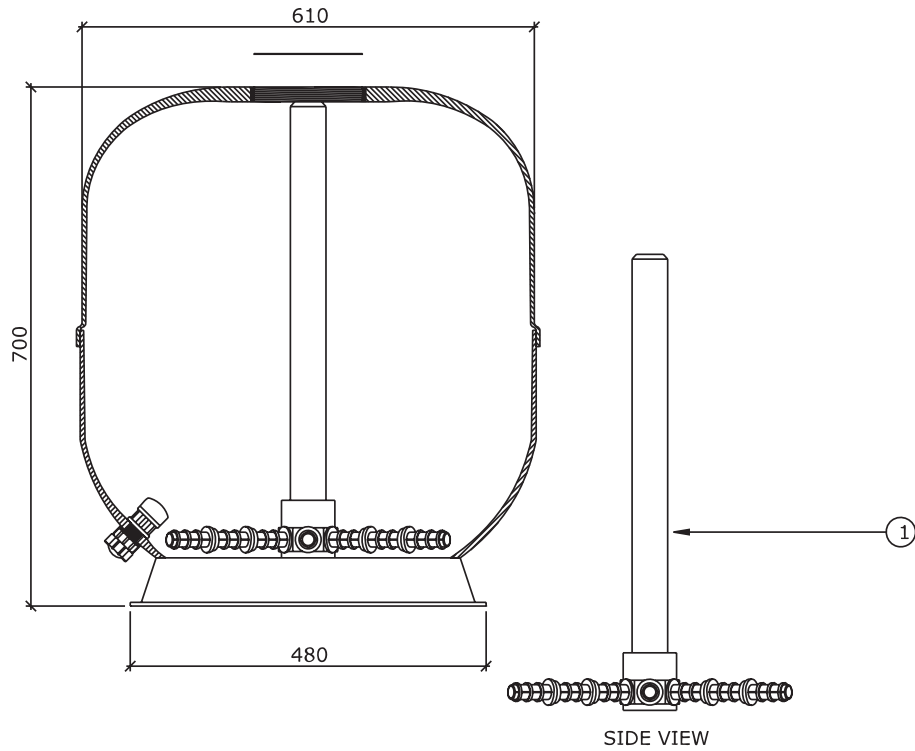

SIDE VIEW

PLAN VIEW

Lacron TMV-20"

Part Number	Product Description	Diagram No.	LIST PRICE
1367E (W12274)	20" Top Mount Internals (less candles)	1	€ 55.55
W02986 + W02991	120mm x 40mm (candle) (x 6)	2	€ 11.62
1393A (W12275)	20" Lateral (candle) Set	3	€ 45.36
1314 (W02068)	Top Mount Valve O Ring	4	€ 12.47
6001 (W02026BLK)	Drain Plug Complete	5	€ 17.86
W02522C	Drain Plug Cap	6	€ 7.46
621320	Centre Stem O Ring	n/s	€ 5.09

Lacron TMV-24"

Part Number	Product Description	Diagram No.	LIST PRICE
1367A (W12243)	24" Top Mount Internals (less candles)	1	€ 55.56
6008 (W02984 + W02991)	180mm Lateral (X 6)	2	€ 12.87
1394A (W12245)	24" Lateral (candle) Set	3	€ 68.05
1314 (W02068)	Top Mount Valve O Ring	4	€ 12.47
6001 (W02026BLK)	Drain Plug Complete	5	€ 17.86
W02522C	Drain Plug Cap	6	€ 7.47
621320	Centre Stem O Ring	n/s	€ 6.99