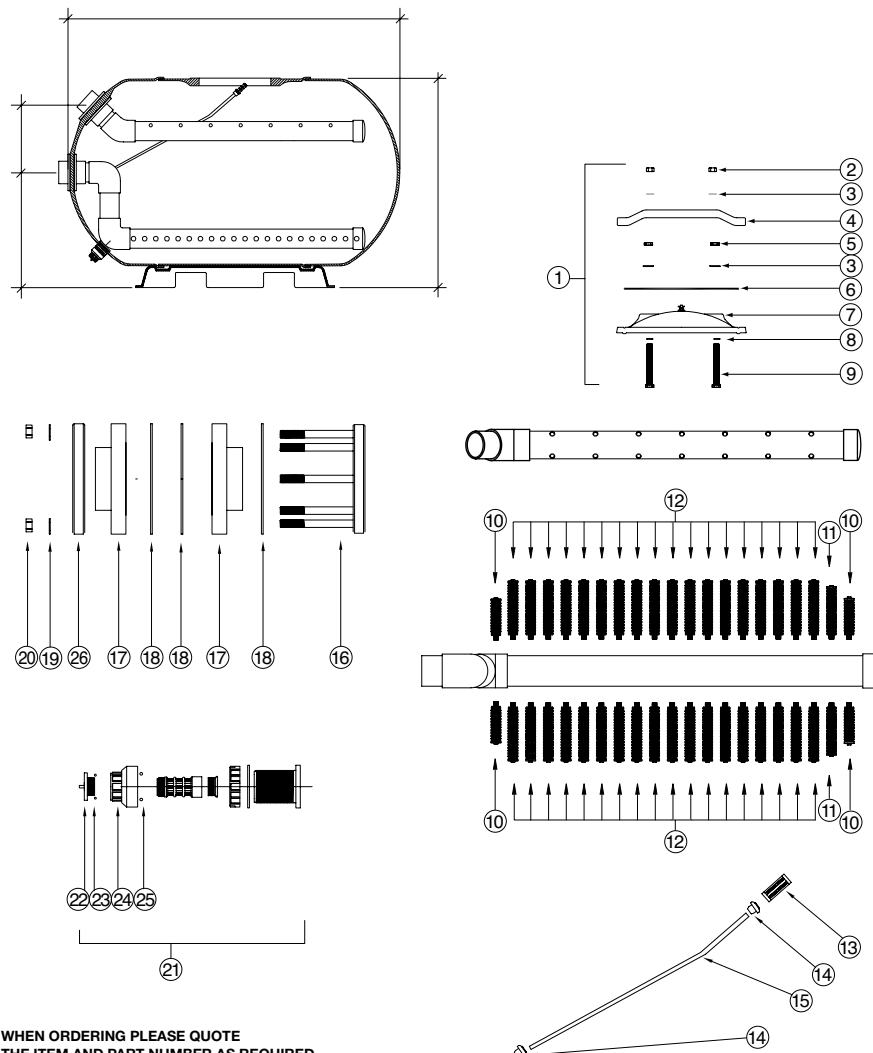

Lacron HZC - 42"

Part Number	Product Description	Diagram No.	LIST PRICE
W12303	Manhole Cover 4-Stud Oval Lido Blue Complete	1	€ 655.77
W12127	Nut Hex M16 S/S304	2	€ 8.73
W12126	Washer M16 S/S304	3	€ 1.30
6209430	Lid Yoke Lacron	4	€ 120.67
W12324	Hex Thin Nut S/S M16	5	€ 13.71
W12722	O-Ring M/H Cover 4-Stud Lacron L2611A	6	€ 60.46
W14896	Manhole Cover 4-Stud w Air Relief Valve	7	€ 634.47
W12301	ORing BS113	8	€ 0.34
W12125	Bolt Hex Full Thread M16 x 120 S/S304	9	€ 22.84
W12232	Heavy Duty Candle 206mm L1319 (4 per filter)	10	€ 23.36
W12229	Heavy Duty Candle 268mm L1275 (2 per filter)	11	€ 29.22
W12230	Heavy Duty Candle 300mm L1277 (36 per filter)	12	€ 29.82
W02289	Air Relief Tube Screen	13	€ 5.39
85251	Gulfstream Plug	14	€ 0.98
W02558	Air Bleed Tube	15	€ 19.85
W22139	Flange Stud Ring 4" ANSI	16	€ 285.21
12121004	PVC Stud Flange 4" ANSI (gf-PP Ring) (12161004)	17	€ 130.55
63453063	Flange Gasket 4" ANSI	18	€ 34.70
W12126	Washer M16 Full S/S304	19	€ 1.30
W12912	Nut Hex 5/8" BSW SS304	20	€ 6.92
W04058BLK	Drain Plug Complete 40mm Black	21	€ 89.66
W02270BLK	Drain Plug End Cap 40mm Black	22	€ 5.08
W02267	Drain Plug 40mm O-Ring	23	€ 3.70
W02269BLK	Drain Plug Body 40mm Black	24	€ 4.07
W02213	O-Ring 40mm B/U EPDM	25	€ 3.90
W22141	Flange Clamp Ring 4" ANSI	26	€ 45.89

WHEN ORDERING PLEASE QUOTE
THE ITEM AND PART NUMBER AS REQUIRED