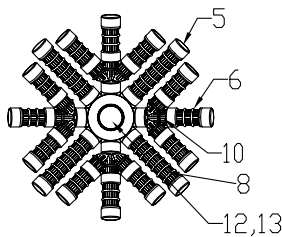

LATERAL CONFIGURATION FOR E600+ / 602+