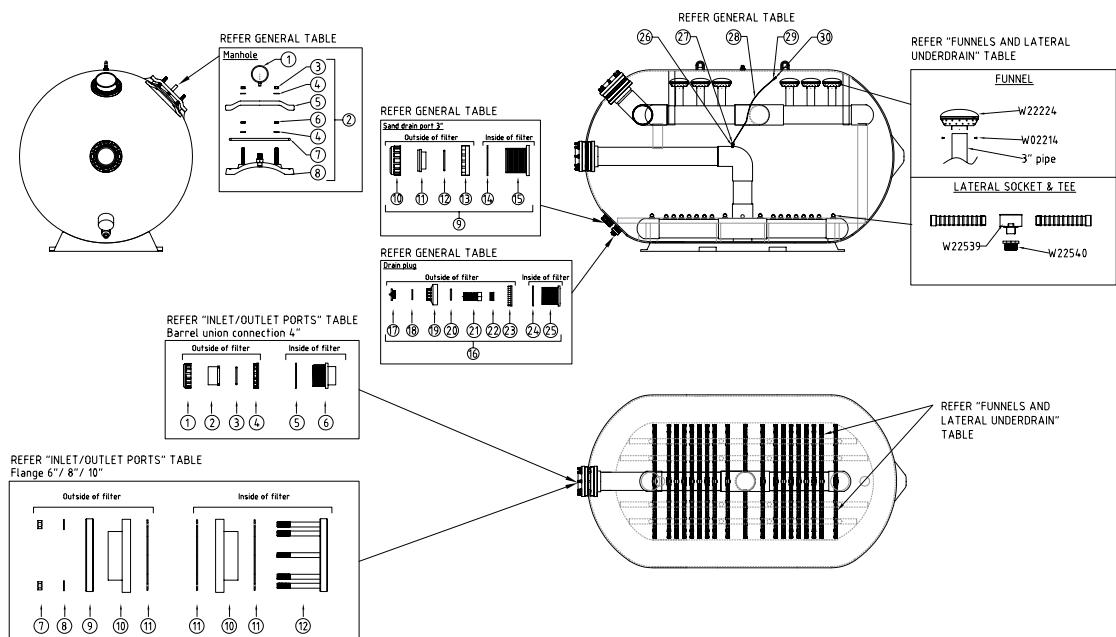

Part Number	Product Description	M Series	MD Series	Diagram No.	LIST PRICE
621621	PR Gauge 600kPa / 90Psi Bottom	1		1	€ 207.26
W24319	Manhole Cover 600 Oval MK2 Complete		1	2	TBA
W12557	Manhole Cover 4-Stud Oval Pewter Complete	1		2	TBA
W22110	Nut Hex M22 S/S304		8	3	TBA
W12127	Nut Hex M16 S/S304	4		3	€ 8.73
W22109	Washer M22 Full Face SS304		8	4	TBA
W12126	Washer M16 Full S/304	8		4	€ 1.30
W24321	Manhole Cover Clamp 600mm Hole 24mm		2	5	TBA
6209430	Lid Yoke Lacron	2		5	€ 120.67
W12324	Hex Thin Nut S/S M16	4		6	€ 13.71
W12114	Manhole Cover 600mm O-Ring 674 x 534 x 12		1	7	TBA
W12304	O-Ring M/H Cover 4-Stud Lacaron L2611	1		7	€ 60.46
W24320	Manhole Cover 600mm Oval 24mm Hole		1	8	TBA
W12558	Manhole Cover 4-Stud Oval Pewter	1		8	TBA
W22118L	Sand Drain 80mm Long Complete		1	9	TBA
W02253BLK	B/U Locking Nut 80mm Black		1	10	€ 7.76
W22117	Sand Drain Cap 80mm		1	11	TBA
W02249	O-Ring 80mm BU EDPM		1	12	€ 8.12
W02254B	Bulkhead Lock Nut 80mm Black		1	13	€ 4.54
W02250	Gasket 80mm Bulkhead Rubber		1	14	€ 9.35
W02252BL	Bulkhead Threaded Body 80mm Black Long		1	15	TBA
6209305	Drain Plug 50mm Complete Black		1	16	€ 50.11
W04058BLK	Drain Plug Complete 40mm Black	1		16	€ 89.65
W02270BLK	Drain Plug End Cap 40mm Black	1	1	17	€ 5.08
W02267	Drain Plug 40mm "O" Ring	1	1	18	€ 3.70
W02971	Drain Plug Body 50mm Black		1	19	TBA
W02269BLK	Drain Plug Vody 40mm Black	1		19	€ 4.07
W02280	O Ring 50mm B/U Nitrile		1	20	€ 3.01
W02213	O Ring 40mm B/U EPDM	1		20	€ 3.90
620921	Lateral Waterco 75mm pp	1	1	21	TBA
6209251	Lateral End Cap Screw pp	1	1	22	TBA
W02567	Bulkhead Locking Ring 50mm BLK		1	23	€ 13.03
W02271BLK	Bulkhead Locknut 40mm Black	1		23	€ 4.74
W02080	Gasket 100 x 81 x 3mm Rubber		1	24	€ 14.10
W02268	Gasket 40mm Bulkhead	1		24	€ 8.84
W02970	Bulkhead Threaded Body 50mm Long Black		1	25	TBA
W02272BLK	Bulkhead Threaded Body 40mm Black	1		25	€ 3.66
W32284	Gland Nut Screw PG7	1	1	26	TBA
W32283	Gland Nut Stud	1	1	27	TBA
W32286	Air Bleed Rigid PVC Black	2.5	2.5	28	TBA
85251	Gulfstream Plug	1	1	29	€ 0.98
W02289	Air Relief Tube Screen	1	1	30	€ 5.39