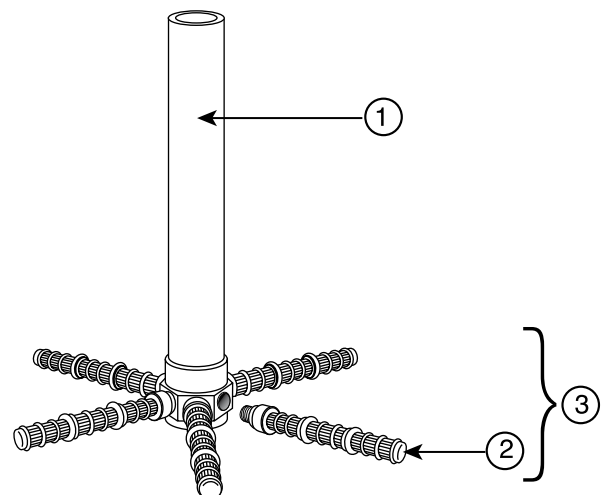

Lacron TMV-20"

Part Number	Product Description	Diagram No.	LIST PRICE
1367E (W12274)	20" Top Mount Internals (less candles)	1	€ 55.55
W02986 + W02991	120mm x 40mm (candle) (x 6)	2	€ 11.62
1393A (W12275)	20" Lateral (candle) Set	3	€ 45.36
1314 (W02068)	Top Mount Valve O Ring	4	€ 12.47
6001 (W02026BLK)	Drain Plug Complete	5	€ 17.86
W02522C	Drain Plug Cap	6	€ 7.46
621320	Centre Stem O Ring	n/s	€ 5.09