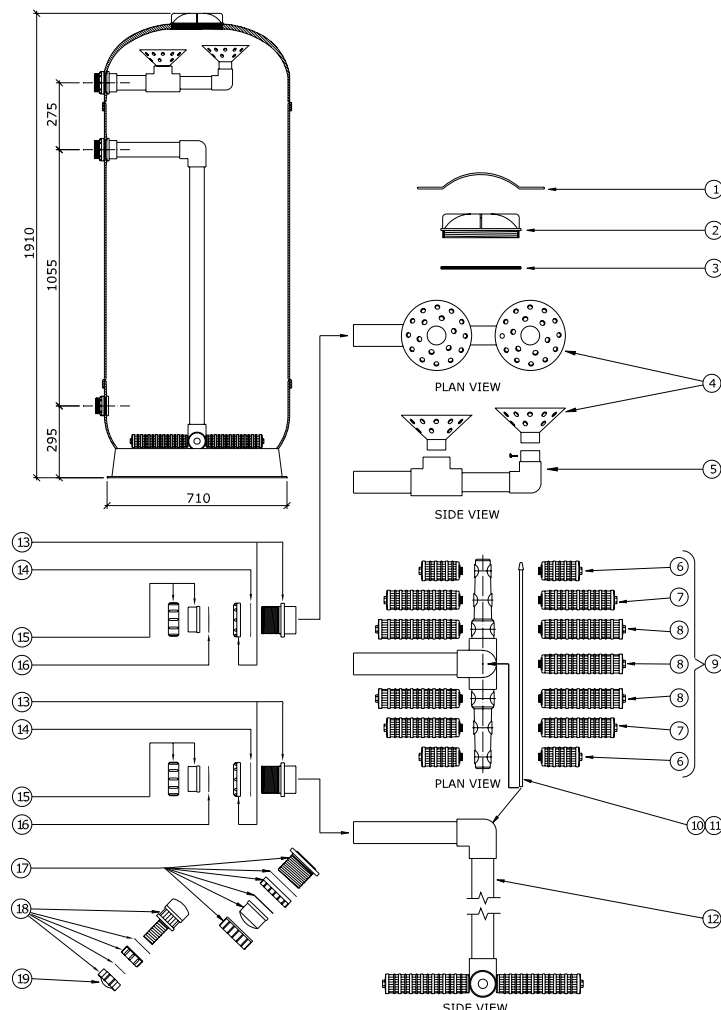

Lacron DBF - 30"

Part Number	Product Description	Diagram No.	LIST PRICE
6012 (1304A)	Lacron Lid removal tool (new type - 8")	1	€ 53.46
6000 (6209292)	Lacron Lid (new type 8")	2	€ 81.59
6011 (1316) (621053)	Lacron Lid 'O' ring	3	€ 13.84
W02066	Rose distributor (each)	4	€ 12.29
1370	30" - 2" Header (less rose)	5	€ 253.66
1318 (W12231)	113mm Heavy duty Lateral (candle) (X 4)	6	€ 14.63
1319 (W12232)	206mm Heavy duty lateral (candle) (X 4)	7	€ 23.37
1320 (W12233)	238mm Heavy duty lateral (candle) (X 6)	8	€ 5.09
1395B	30 x 2" DBF - Lateral (candle) set	9	€ 278.84
W12045	Air bleed cap (old type)	10	€ 4.38
17131	30" DBF airbleed tube	11	€ 19.03
1383	2" Underdrain (less candles)	12	€ 185.26
6014	2" Bulkhead fitting including nut	12	€ 33.46
6016 (1521)	2" Bulkhead gasket (set of two)	13	€ 32.74
6022 (W02983 + W02982)	2" Union adaptor inc sleeve (set of 2)	14	€ 31.32
6005 (1523)	2" Union adapter gasket (set of 2)	15	€ 12.87
W04058BLK	1½" Sand drain complete	16	€ 89.65
6001 (W02026BLK)	Drain plug complete	17	€ 17.86
W02522C	Drain plug cap only	18	€ 7.47
1671	3/4" S/S self tapping screw (set of 10)	19	€ 7.37
W12050	Side Hatch Cover		€ 85.66
W12216	Side Hatch Cover 'O' Ring		€ 12.92

CLAMP LID

W12076	NYLON AIR RELIEF TAP + 'O' RING	€ 12.95
W12248	LID RETAINING CLAMP c/w with screw and nut	€ 64.67
W02933	SMALL OVAL LID 'O' RING	€ 17.52
W12135	SMALL OVAL LID	€ 141.42