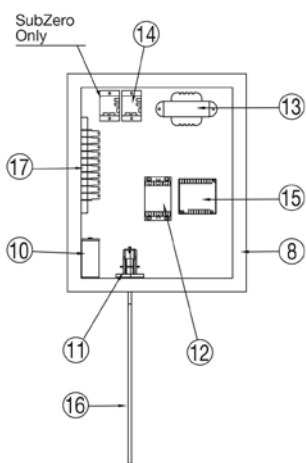

Electrical Box

(all models)

3 ph