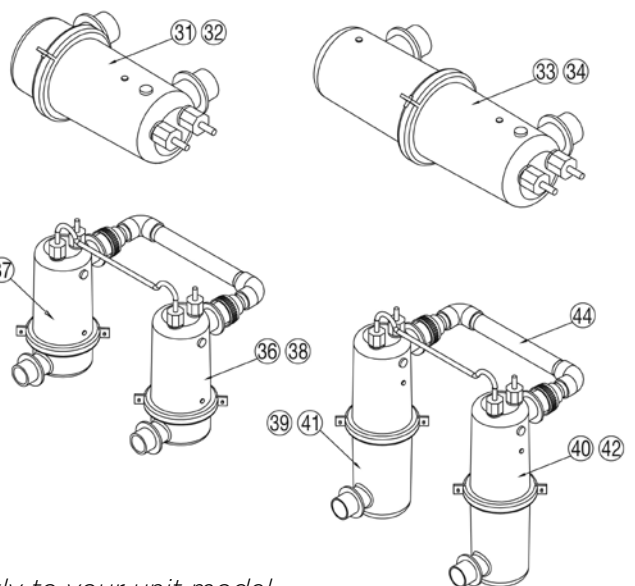

Canister Assembly

(all models)

The images are for illustration only and may differ slightly to your unit model.