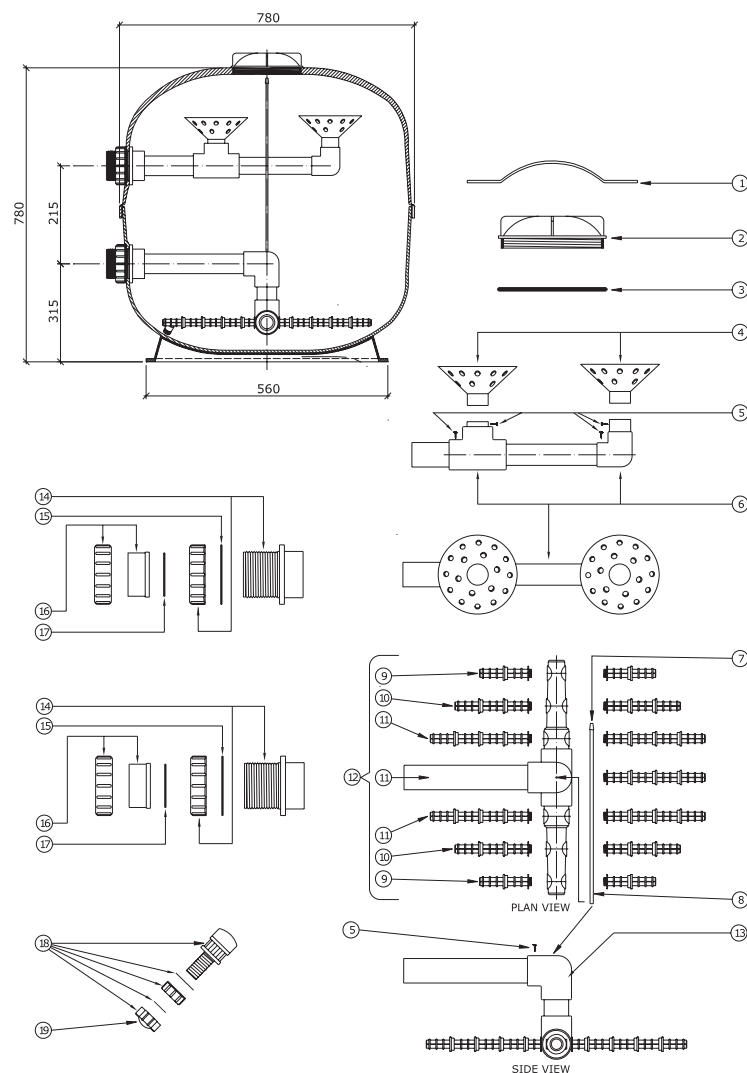

Lacron LSR - 30"

Part Number	Product Description	Diagram No.	LIST PRICE
6012 (1304A)	Lacron Lid Removal Tool (8" New Type)	1	€ 53.46
W22235	LID REMOVAL TOOL PLASTIC	n/s	€ 20.39
6000 (6209292)	Lacron Lid (Polycarbonate 8" New Type)	2	€ 81.59
6011 (621053)	Lacron Lid 'O' Ring 8"	3	€ 13.84
W02066	Rose Distributor	4	€ 12.29
1671	3/4" Self Tap Screw (Pack Of 10)	5	€ 7.37
1370	2" Header (Less Rose)	6	€ 84.76
85251+W02289	Air Bleed Cap. Also order 1 x 85251 Rubber Grommit @ £0.85	7	€ 5.60
10103	30" Lacron Airbleed	8	€ 15.02
6007 (W02985)	120mm Lateral (Candle) (X 4)	9	€ 11.63
6008 (W02984 + W02991)	180mm Lateral (Candle) (X 4)	10	€ 12.87
6009 (W02991 + W02985)	240mm Lateral (Candle) (X 6)	11	€ 14.02
1395(W22219)	Lateral (Candle) Set	12	€ 146.64
1369(W22217)	30" - 2" Underdrain Less Candles	13	€ 97.00
6014 (W12065)	2" Bulkhead Fitting (Plus Nut)	14	€ 33.46
6016 (1521)(W12252)	2" Bulkhead Gasket (Set Of 2)	15	€ 32.74
6022 (W02990-2HBG)	2" Adaptor Union (Plus Sleeve) (Set Of 2)	16	€ 31.32
6005 (1523) (W12253-2HBG)	2" Adaptor Gasket (Set Of 2)	17	€ 12.87
6001 (W02026BLK)	Drain Plug Complete	18	€ 17.86
W02522C	Drain Plug Cap	19	€ 7.47
W04004PP	30" Base Stand	n/a	€ 44.62