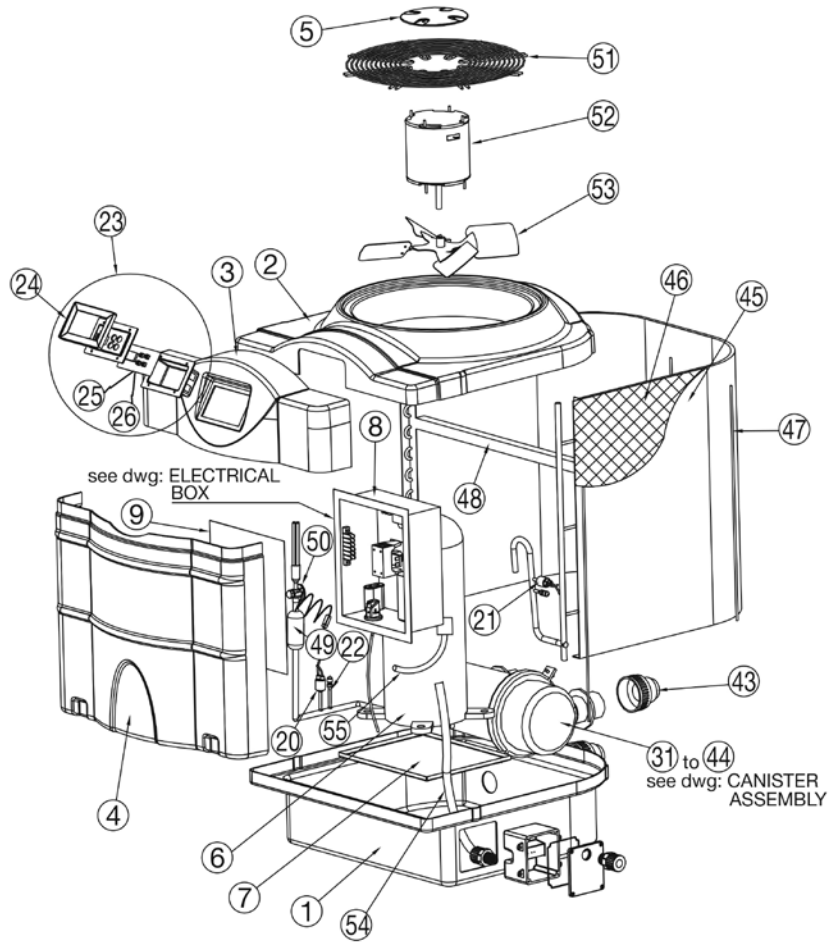

Electroheat Titanium MKIII Models 16kW & 23kW Single Phase