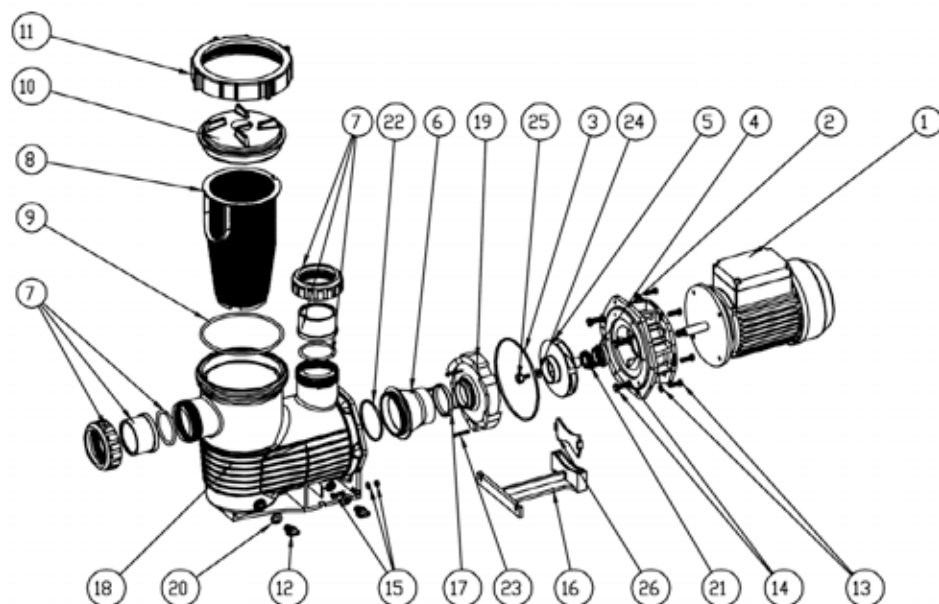

Part Number	Product Description	Diagram No.	LIST PRICE
6340274EM	Motor for Hydrotuf 100, 125	1	€ 341.39
6340275EM	Motor for Hydrotuf 150, 200 (Pre June 2016)		€ 393.90
63402743	Motor for Hydrotuf (Post June 2016)	1	€ 409.70
6350216	Hydrotuf Bracket	2	€ 41.54
635028	Pump Body O ring	3	€ 3.16
6340162	Mechanical Seal	4	€ 50.42
63501625	Mechanical seal (silicone carbide s/s viton)	4	€ 128.13
63501103	Impeller 100	5	€ 5.09
63501403	Impeller 125	5	€ 58.95
63501201	Impeller 150	5	€ 58.95
63401340	Impeller 200	5	€ 58.95
6350232	Impeller 250	5	€ 58.95
6350162	Impeller 300	5	€ 58.96
634079	Suction Nozzle	6	€ 15.61
634024BLK	50mm Half Union C/W O ring	7	€ 8.75
634085	H/L Pot Basket	8	€ 20.91
61214	H/L Pot O ring	9	€ 8.30
634082	H/L Pot Lid	10	€ 16.39
61209	H/L Pot Lock Ring	11	€ 26.79
63402301	Drain Plug 1/4" NPT (2 required)	12	€ 2.30
620193	O-Ring BS112		€ 2.94
634018371	M8 Multi Pack Bolts & Washers 316 S/S 10 x 6302180 M8 Washer (4 required) 10 x 63401830 M8 x 20 Bolt (4 required)	14	€ 14.57
634004211	M6 Multi Pack Bolts & Washers 316 S/S 2 x 6340030 M6 Washer (8 required) 2 x 6340040 M6 x 20 Bolt (8 required) 2 x 6340060 M6 Nut (2 required)	15	€ 15.78
6340223	Pump Foot	16	€ 14.18
634011	Diffuser Gasket	17	€ 5.69
63501915	Pump Face H/L Pot Body 50mm	18	€ 185.49
635017	Diffuser	19	€ 36.98
6340212	Pump Foot Insert (150, 200)	26	€ 21.20
63402123	Pump Foot Insert (075, 100, 125)	26	€ 21.20
634086	Lid Toolbar (suits all pumps)	n/s	€ 8.81
6340113	O-Ring BS234	22	-
51290816	Diffuser Screw (Require 4)	23	€ 3.85
82444205	O-Ring BS011	24	€ 1.84
W22912	L/Hand Screw Moulded	25	€ 11.13