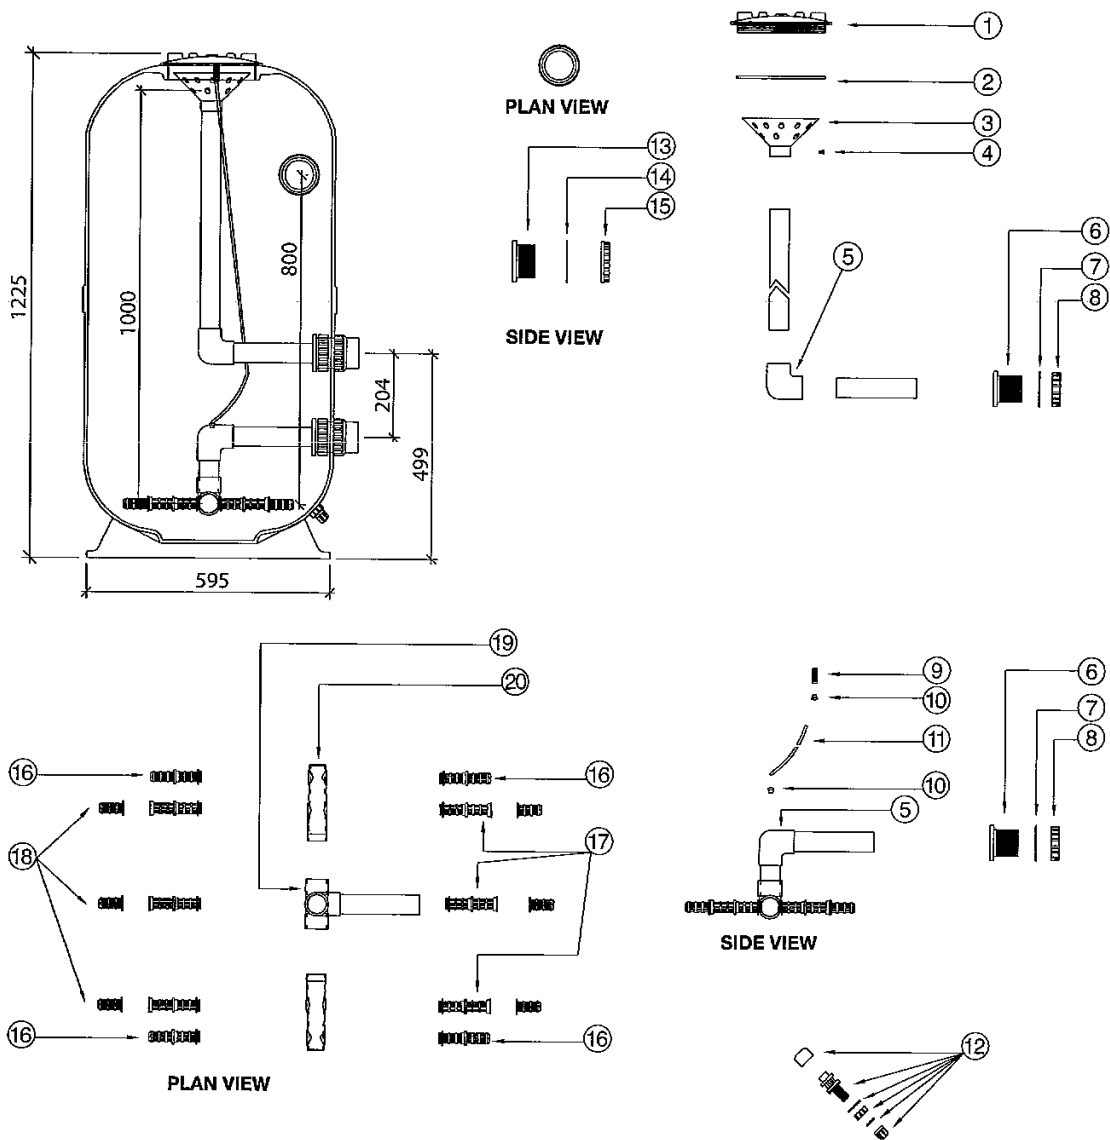

Lacron Plus Side Mount 24"

Part Number	Product Description	Diagram No.	LIST PRICE
6012 (1304A)	Lid removal tool (8" new type)		€ 53.46
W22235	Lacron Lid removal tool - Plastic		€ 20.39
6000 (6209292)	Lid (New type 8") Polycarbonate	1	€ 81.59
6011 (621053)	Lid 'O' Ring	2	€ 13.84
W02066	Rose distributor	3	€ 12.29
W02214	Screw 8 x 5/8"	4	€ 1.27
121340	Elbow 90deg. 40mm (Qty 2)	5	€ 5.92
W02272BLK	Bulkhead threaded body 40mm Black (Qty 2)	6	€ 3.66
W02268	Gasket Bulkhead body 40mm (Qty 2)	7	€ 8.84
W02271BLK	Bulkhead lock nut (Qty 2)	8	€ 4.74
W02289	Air Relief Tube Screen	9	€ 5.39
85251	Gulfstream Plug (Qty 2)	10	€ 0.98
W02558	Airbleed Tube (1 M)	11	€ 14.18
W02026BLK	Drain Plug complete 15mm	12	€ 17.86
W22314	Sight glass 2" Moulded	13	€ 13.10
W02080	Gasket Sight glass 2"	14	€ 14.10
W02567	B/Head Lock Nut 2"	15	€ 13.03
w02985	Candle 120mm capped (Qty 4)	16	€ 11.61
W02991	Candle 120mm open (Qty 6)	17	€ 3.48
W02984	Candle 60mm capped (Qty 6)	18	€ 10.77
W12086	Tapped Tee	19	€ 3.63
W12088	Tapped 2 Hole collector	20	€ 7.63