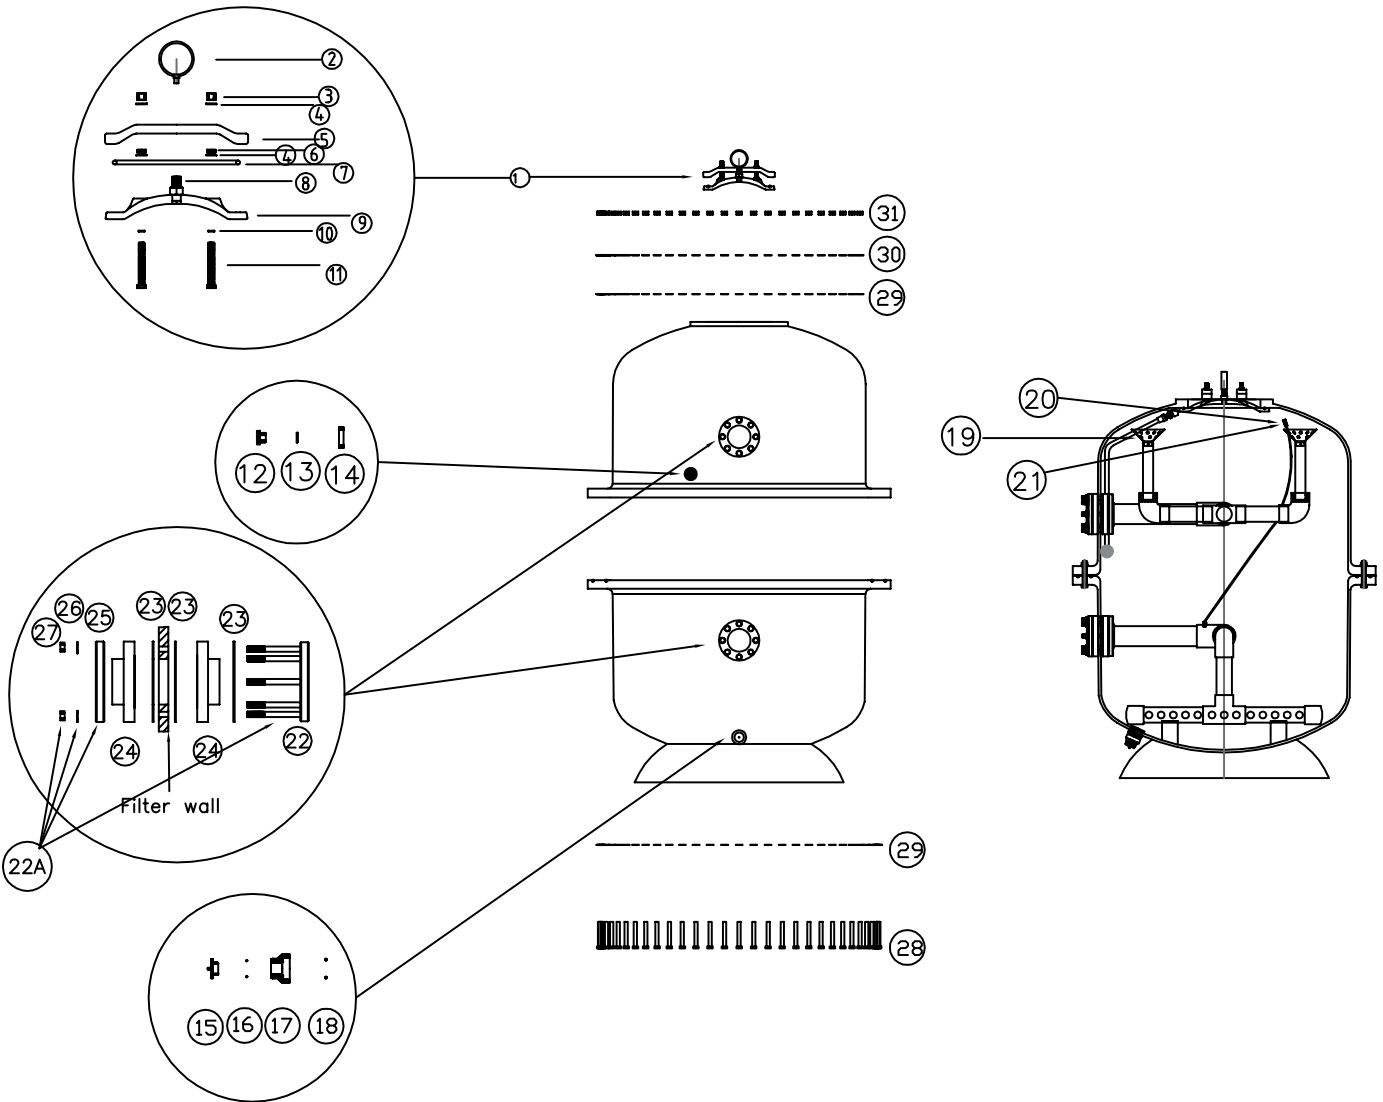

Hydron Split Tank