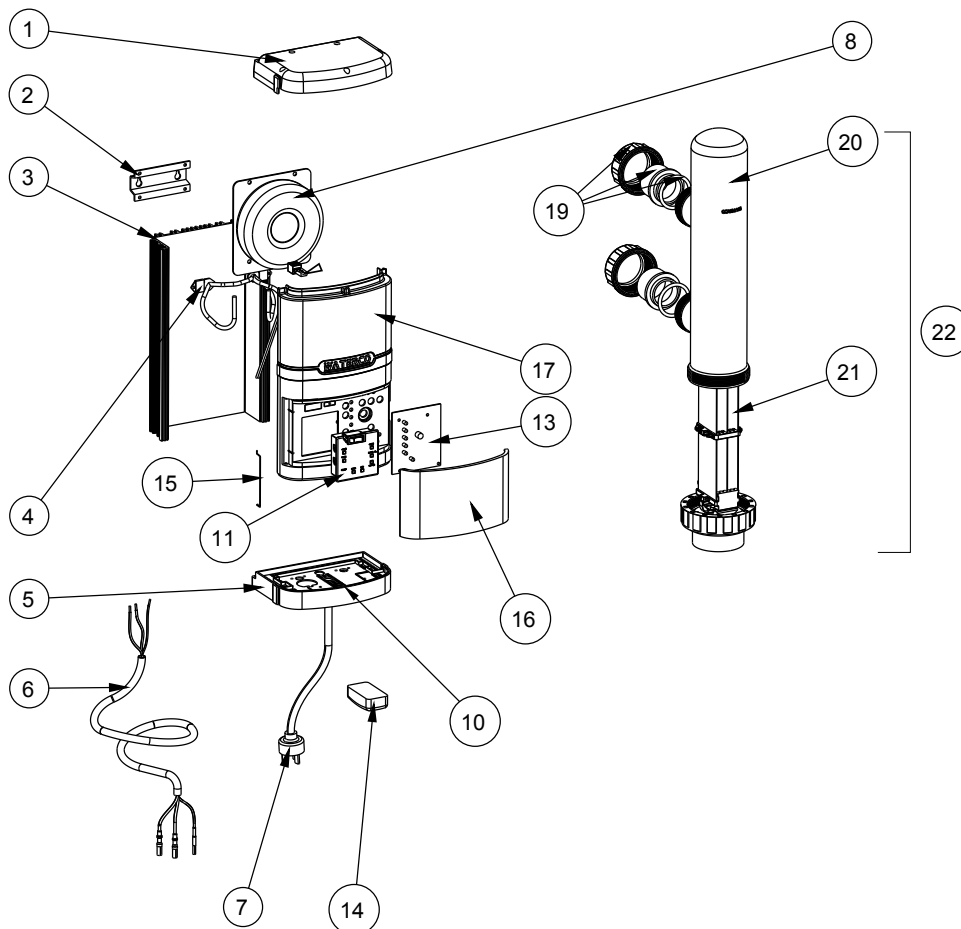

Part Number	Product Description	Diagram No.	LIST PRICE
6440232	Hydrochlor P/PAK Top	1	€ 34.96
6440713	Mounting Bracket	2	€ 7.17
6440710	Heatsink Power Pack	3	€ 5.09
W24570	SCR Assembly 20A SC - 30A SC	4	€ 253.66
644024	Chlorinator P/P Bottom Housing	5	€ 41.71
64134	Mains Lead 10A 240V	7	€ 15.94
644915	Cell Lead Assembly	6	€ 5.09
641162	Toroidal Transformer 250VA 240V/8.5V	8	€ 230.86
641160	Toroidal Transformer 400VA 240V/8V	8	€ 285.35
641326	Fuse Slow Blow 4A 5 x 20mm	10	€ 2.27
6440813	24 Hour Timer Hydrochlor	11	€ 165.27
6450756	PC Board SC Hydrochlor	13	€ 314.60
64128	Junction Box (suits all)	14	€ 22.49
6440250	Spring Housing Window Top	15	€ 1.01
6440251	Spring Housing Window Bottom	15	€ 1.01
644025	Chlorinator P/P Housing Window	16	€ 5.75
6440222	Hydrochlor P/Pk Front	17	€ 74.16
634024BLK	Half Union Black 50mm c/w O'Ring	19	€ 8.75
644509	Cell Housing 20A, 25A & 30A	20	€ 64.73
64428614	Cell Plates Ass'y Hydrochlor 20A SC	21	€ 412.23
64428615	Cell Plates Ass'y Hydrochlor 25A SC	21	€ 530.73
64428616	Cell Plates Ass'y Hydrochlor 30A SC	21	€ 654.46
6449620	Cell & Housing Ass'y Hydrochlor 20A SC	22	€ 446.26
6449625	Cell & Housing Ass'y Hydrochlor 25A SC	22	€ 573.50
6449630	Cell & Housing Ass'y Hydrochlor 30A SC	22	€ 682.62
6450020	Hydrochlor 20A SC Power Pack	23	€ 1,046.38
6450026	Hydrochlor 25A SC Power Pack	23	€ 1,055.24
6450030	Hydrochlor 30A SC Power Pack	23	€ 1,055.24
6450821	Current Sensing Harness		€ 35.36
641360	Fuse Holder 20x5mm		€ 22.09