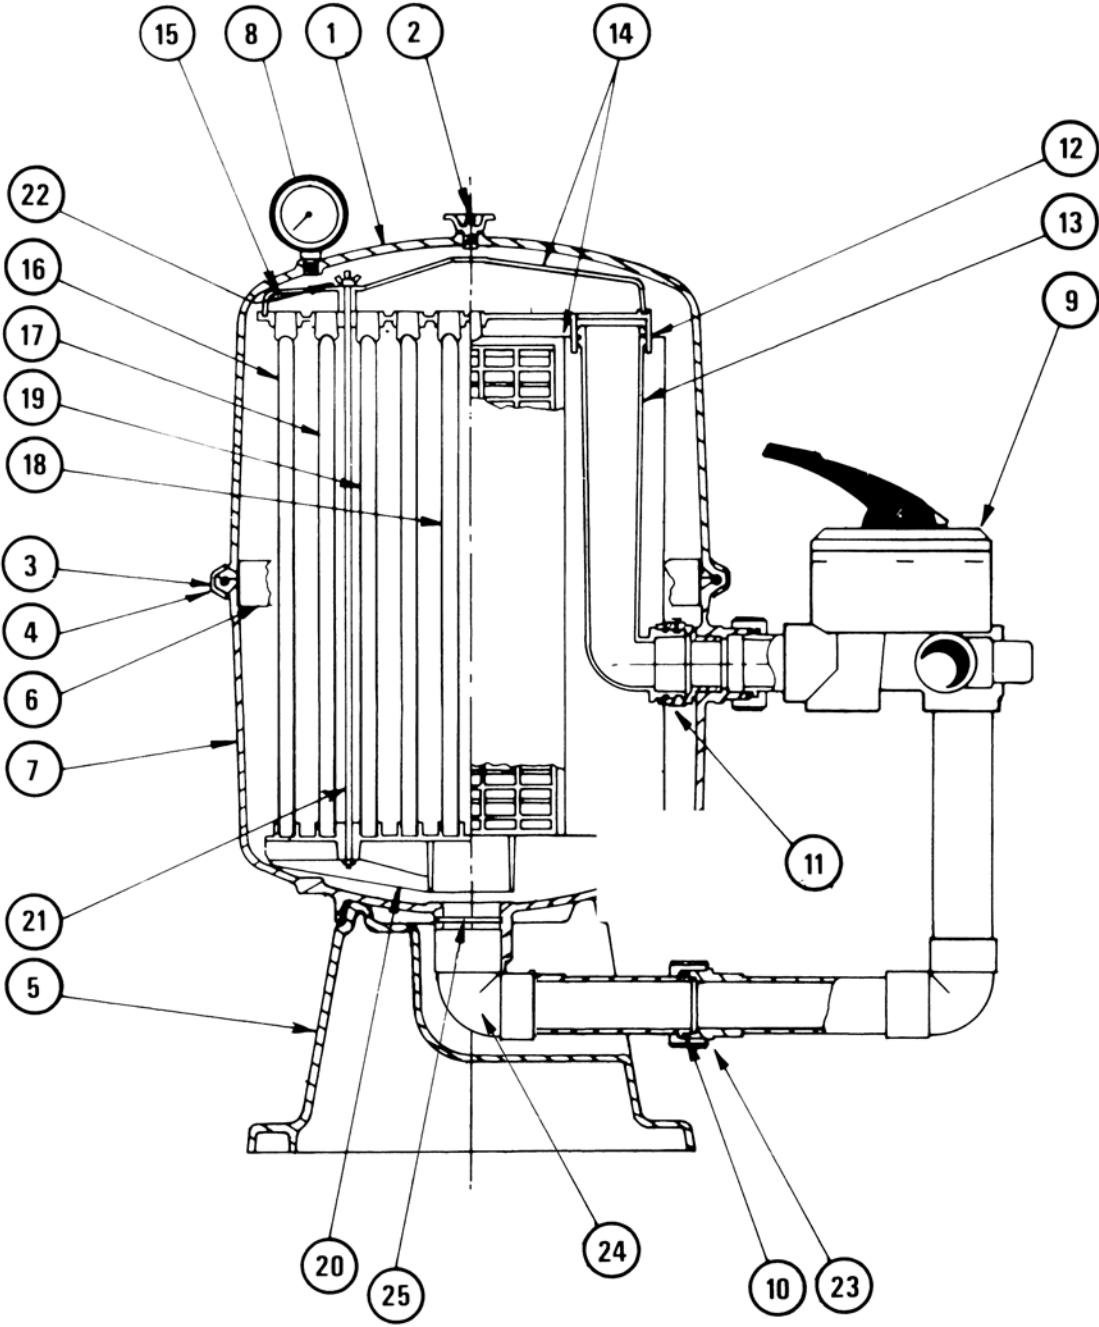

Astra Fulflo D.E. Filter

TANK PORT SIZE	MODEL	CODE	CONNECTION	
		MPV C/W Plumbing Kit	TANK	MPV
	P2027	2390495 / 2390495EU	Top - Male	Top - Female
2" (63mm)	P2036	23905832 / 2390583EU		
	P2048	23905932 / 2390593EU	Bottom - Male	Bottom - Female