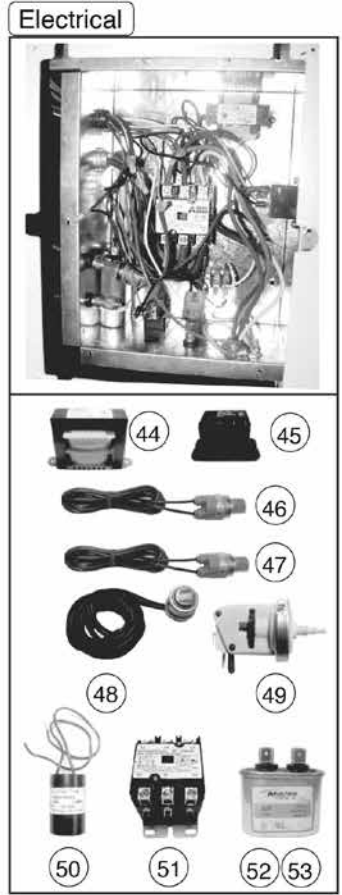

Electroheat Plus MKI Models 85,105,125 150 single and three phase