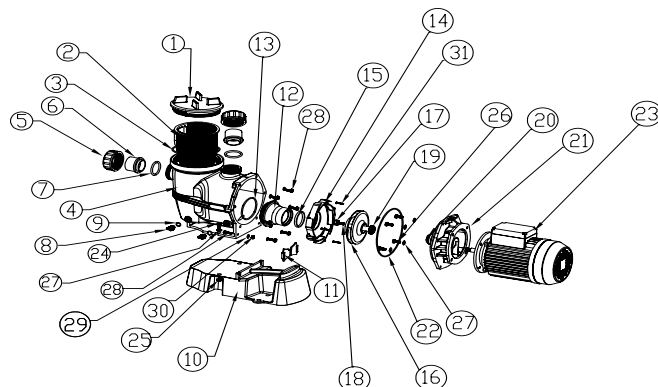

Part Number	Product Description	Diagram No.	LIST PRICE
63400821	Screw PT SS316 M4x25mm	31	€ 2.20
6340060	H&L Pot Foot Nut M6 Ss316	30	€ 3.23
6340030	H&L Pot Foot Washer M6 SS316	29	€ 7.17
6340040	H&L Pot foot bolt (x20) SS316	28	€ 5.09
6302180	Mounting Washer SS316 5/16x5/8	27	€ 0.48
63401830	Hex set M8x20 SS316 (bracket to motor)	26	€ 0.75
W22039	Nut M8 Heat Pump	25	€ 7.47
W22424	Bolt M8x25mm SS316	24	€ 5.09
63402700	Motor 700W (For 0.75HP & 0.5HP)	23	€ 341.39
6340274EM	Motor 1HP	23	€ 576.14
6340271	Motor 120W (For 1.25HP)	23	€ 669.37
63402751	Motor 1500W (For 2HP)	23	€ 763.17
634017	Bracket O-Ring	22	€ 7.45
63402033	Bracket Assembly MK3	21	€ 111.59
6340162	Mechanical Seal SS316	19 & 20	€ 50.42
82444205	O-Ring BS011	18	€ 0.29
W22912	L/H Cap Screw Moulded (x10)	17	€ 11.14
63401255	050 Impeller		€ 52.78
63401256	050, 075 Impellor	16	€ 52.79
63401257	100 Impellor (with hole)	16	€ 56.73
6340130	125 Impellor (with hole)	16	€ 56.73
63401430	150 Impellor (with hole)	16	€ 56.73
6340145	200 Impellor (with hole)	16	€ 56.73
634011	Diffuser Gasket	15	€ 5.69
634010	Diffuser	14	€ 52.95
6340113	Diffuser O-Ring	13	€ 4.95
634079	Suction Nozzle	12	€ 15.60
634021	Pump Foot Insert	11	€ 8.68
6340892	Lacronite Pump Base	10	€ 56.55
620193	O-Ring BS112	9	€ 2.93
63402301	Drain Plug 1/4" NPT	8	€ 2.30
122243B	1 1/2" Union Complete with O-Ring	5,6 & 7	€ 5.67
122245B	50mm Union Complete with O-Ring	5,6 & 7	€ 5.84
6340894	Lacronite Pump Housing 1 1/2 Port	4	€ 108.39
63151	H&L Pot Lid O-Ring	3	€ 7.24
6340891	Lacronite H&L pot	2	€ 18.72
634000	H&L Pot Lid	1	€ 41.39
For pumps with fan covers including screw fixings:			
6340451	Capacitors for Aquamite 033 & 050	n/s	€ 46.66
6340452	Fans for Aquamite 033 & 050	n/s	€ 7.96
6340444	Fan Covers for Aquamite 033 & 050	n/s	€ 17.50
6340446	Capacitors for Aquamite 075, 100 & 125	n/s	€ 52.84
6340454	Fans for Aquamite 075, 100 & 125	n/s	€ 9.98
6340440	Fan Covers for Aquamite 075, 100 & 125		€ 17.33
For pumps with push on fan covers:			
634044	Fan Cowling (100,125,150)	n/s	€ 17.33
63404411	Fan Cowling (50,75)	n/s	€ 17.33
634045	Fan (100,125,150)	n/s	€ 9.38
63404502	Fan (50,75)	n/s	€ 9.38
634044701	Capacitor (100,125)	n/s	€ 66.54
63404472	Capacitor (150)	n/s	€ 66.46
634044601	Capacitor (50, 75)	n/s	€ 78.95