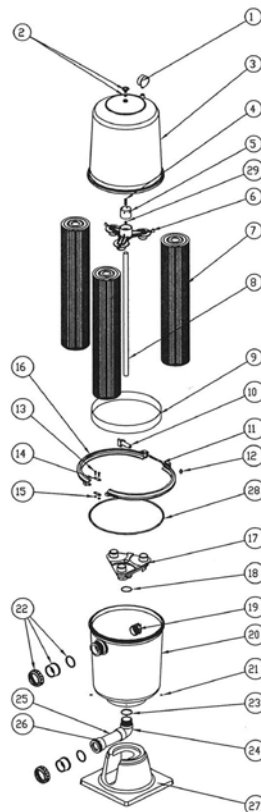

Fulflo Tri-Cartridge Filter

Part Number	Product Description	Diagram No.	LIST PRICE
W02703	Pressure gauge	1	€ 7.17
620221	Air Release Valve	2	€ 5.09
62233PEW	Tank Top Ultra High Dome	3	€ 253.66
W02289	Air Relief Tube Screen	4	€ 5.39
TBC	2" PVC Pipe	5	€ -
6220701	Adaptor M/Fold Tri-Cartridge	6	€ 60.75
622810	Cartridge Element For TC300 (Qty 3 Needed)	7	€ 188.58
622820	Cartridge Element For TC400 (Qty 3 Needed)	7	€ 231.00
622830	Cartridge Element For TC500 (Qty 3 Needed)	7	€ 249.03
TBC	20mm PVC Pipe	8	TBA
W01057	S/S Inner Band 40	9	€ 60.09
W02195	KNDB	10	€ 9.28
W02201	M8 x 100 S/S Stud	11	€ 1.24
W02202	Brass Lug	12	€ 1.24
827000	Screw 1/4 x 1" Hex	13	€ 1.24
822528	Connecting Link	14	€ 1.24
829227	Nut 1/4" Nylock	15	€ 1.24
822526Blk	Clamp Band Half Suit	16	€ 24.14
6220700	Manifold Tri Cartridge	17	€ 28.90
6220702	O Ring	18	€ 5.05
62268	Inlet Baffle 50mm	19	€ 10.74
822343PEW	Tank Body Ultra Bottom	20	€ 144.34
W02641	Screw	21	€ 9.22
634024Blk	Half Union with O Ring	22	€ 8.75
W02083Blk	Union Lock Nut	22	€ 3.17
W02081Blk	Union Plain End	22	€ 1.72
W02280	O Ring	22	€ 14.10
W02690	O Ring	23	€ 14.50
822345Blk	F/Fld Bim Elbow 50mm	24	€ 13.04
TBC	2" PVC Pipe	25	TBA
W02087Blk	B/Union Threaded End	26	€ 2.47
62228	PP Supportor Base	27	€ 79.02
62250	Tank Body O Ring	28	€ 32.26
85251	Gulfstream Plug	29	€ 0.95