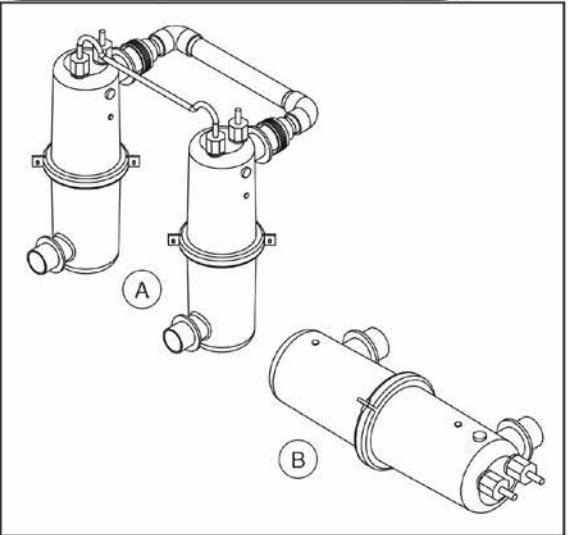

Electroheat Titanium MKI Model 55 & 80 single phase

Electrical

Digital Control

Heat Exchanger Parts

Heat Exchanger Assemblies Complete

Electroheat Titanium MKII Model 55 & 80 single phase

Part Number	Product Description	Diagram No.	LIST PRICE
69201524	Cabinet Ventilation Cap	5	€ 24.16
69101008DS	Compressor Scroll 4hp R407C (55)	6	€ 1,414.50
69101012	Compressor Plus 105	6	€ 1,382.86
ELECTRICAL BOX			
69501103	5mf - 370 VAC	10	€ 15.47
69401006	Water Pressure Switch	11	€ 40.55
69801512	Retaining Ring Pressure Switch	11	€ 1.58
69501008	Contactora (40A 24V 2-POLE)	12	€ 62.88
69400001	Transformer	13	€ 48.93
69400002	Fan Relay 24V	14	€ 19.26
69501110	70 mf - 440 VAC	15	€ 54.75
69201303	Tube PVC 30"	16	€ 2.42
69501332	Terminal Block 6 Poles	17	TBA
69501119	Start Assist (55, 80)	19	€ 46.75
69401025	Potential Relay (85)	18	TBA
69501126	Start Capacitor (85)	19	TBA
SWITCH			
69401002FV	425 - 325 PSI Flare R407C	20	€ 44.79
69401003V	25 - 50 PSI Flare R407C	21	€ 44.79
69101319	Acces Valve Schrader	22	TBA
CONTROLLER			
69402000	EH Control Assy - All Models (40-1032)		€ 245.35
69201527	Escutcheon - White	24	TBA
69401030	Defrost Sensor Probe - Yellow	25	€ 17.58
69401031	Water Temperature Sensor Probe - Black	26	€ 14.32
HEAT EXCHANGER			
69101230	20' Small Align (55)	32	€ 512.75
69101236M	56' Large Align W/Dcoil 19/23kW	34	TBA
122243B	40mm Half Union c/w O Ring Black	43	€ 5.67
69051359	Connecting Tube (55, 80)	44	TBA
FILTER DRYER			
69101345	1/2" X 1 5/8" OD	49	€ 51.29
CAPILLARIES & EXPANSION VALVE			
69101425	Capillaries 6 X 34" TC 54 (55)	50	TBA
69101409	Capillaries 6 X 22" TC 64 (80)	50	€ 69.43
69101372	Expansion Valve 5 Tons R407C (85)	50	€ 224.61
FAN GUARD			
69601128	Compact Small (55)	51	TBA
69601129	Compact Large (80)	51	TBA
69601103	Round Medium (85)	51	€ 73.49
FAN MOTOR			
69301008	1/8 hp 900 (55, 80)	52	€ 359.00
69301006	1/6 hp 900/1075 RPM (85)	52	€ 255.20
FAN BLADES			
69301110P	Fan Blades 14" (55)	53	TBA
69301103P	Fan Blades 16" (80)	53	€ 86.93
69301106	Fan Blades 20" (85)	53	€ 75.91
CANISTER			
69051351	Inlet large (85)	56	€ 112.37
69201344	Stabilization Bar 9" (85) Required 1 each for both inlet & outlet	56	TBA
69051353	Outlet Large (85)	57	€ 100.52
69201359	Plastic Clamp Band (one piece)	64	€ 39.05
69801504	Rubber O Ring	65	€ 10.27
69201300	Cable Gland 3/4 NPT	66	€ 17.04
69201306	Hose Nipple	67	€ 1.50
69201357	Hose Nipple O Ring	67	€ 1.00
69201319	Thermostat Well 67.5 mm	68	€ 19.21
69201320	Thermostat Well O Ring		€ 1.04
69501205	Light Indicator (85)	N/S	€ 17.64