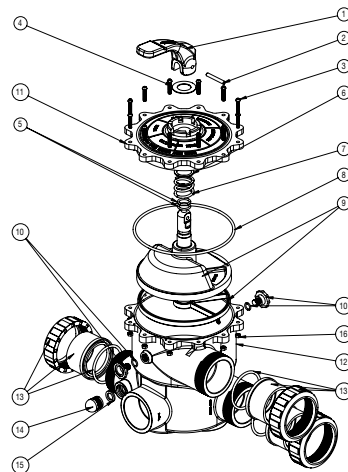

2½" (75mm) Waterco Valve Top Mount			
6214511	Handle	1	€ 26.80
621111	Handle Pin	2	€ 4.13
W12109	Screw M6 x 30mm	3	€ 4.59
W02627	Rotor Washer (2 Required)	4	€ 6.52
621201	Valve Axle O Ring (2 Required)	5	€ 5.69
W02628	Teflon Spring Washer	6	€ 6.52
621182	Spring	7	€ 12.50
621152	Lid O Ring	8	€ 28.26
621233	Rotor and Gasket	9	€ 140.86
620221	Air Release Valve (c/w O Ring) - Black	10	€ 5.09
6211302	Lid	11	€ 64.70
644492	2½"/3" Half Union c/w O Ring	13	€ 15.47
644493	75mm/90mm Half Union c/w O Ring	13	€ 15.47
63406554	Half Union O Ring - BS338	13	€ 4.86
621381	Sight Glass	14	€ 19.01
621341	Sight Glass Gasket	15	€ 6.20
6340113	Centre Pipe O Ring	16	€ 4.96
62027	O Ring (Neck) - BS452	17	€ 26.09
12780	3" Coupling	n/s	€ 12.11
127800	90mm Coupling	n/s	€ 10.37
6213045	Diffuser	18	€ 10.76
W02624	Nut	19	€ 8.78
6213040	MPV Body	12	€ 123.16

75mm Side Mount