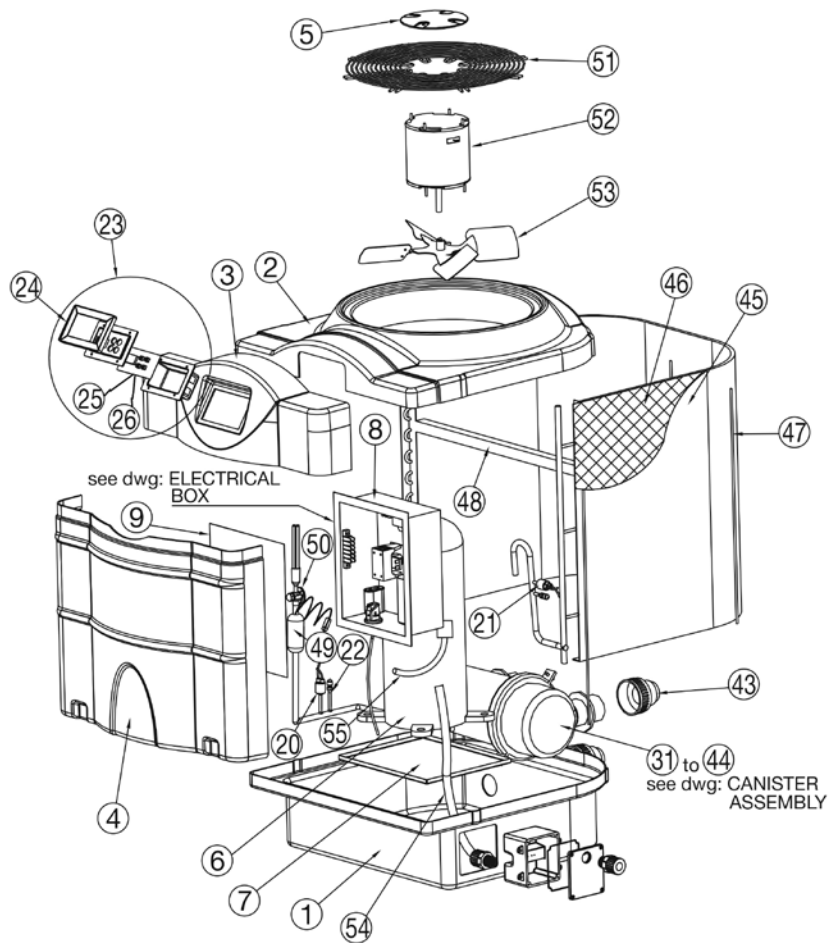

Electroheat Titanium MKII Model 55 & 80 single phase