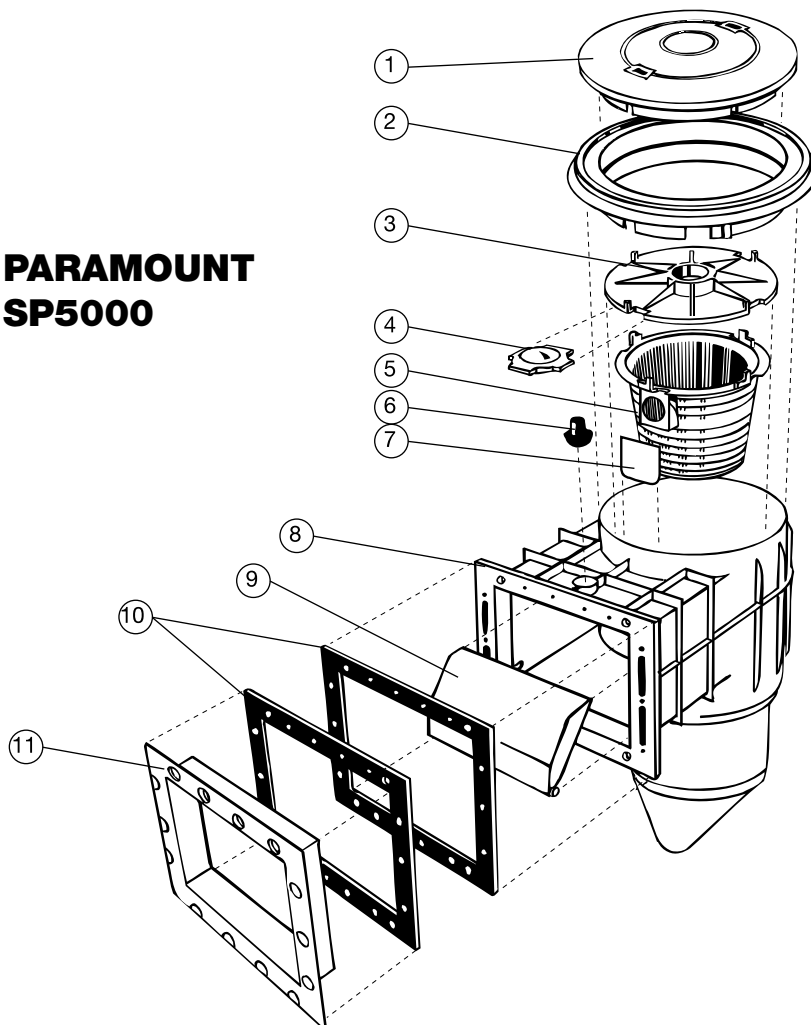

Waterco SP5000

Part Number	Product Description	Diagram No.	LIST PRICE
AXSM009	Deck lid - Beige	1	€ 33.40
AXSM009S	Deck lid - Sandstone	1	€ 25.88
AXSM075	Deck lid - Sandstone T/Lock (suit lock down type)	n/s	€ 7.17
AXSM012	Dress ring - Beige	2	€ 5.09
AXSM012S	Dress ring - Sandstone	2	€ 253.66
AXSM073	Round dress ring - Sandstone T/lock (suit lock down type)	n/s	€ 21.47
AXSM074	Square dress ring - Sandstone T/lock (suit lock down type)	n/s	€ 39.00
AXSM025	Vacuum plate (pre July 2011)	3	€ 5.09
32715	Vac Plate W Skimtrol (post July 2011)	n/s	TBA
AXSM004	Skimmer body flow adjuster	4	€ 1.78
AXSM014	Skimmer basket	5	€ 15.60
AXSM006	Rubber buffer (pre Oct 2011)	6	€ 2.63
AXSM0061	Rubber buffer MK2 (post Oct 2011)	n/s	TBA
AXSM003	Adjustment slide skimmer body	7	€ 2.78
AXSM002	Skimmer body	8	€ 75.99
AXSM020	Skimmer weir door (pre Oct 2011)	9	€ 25.67
624077	Weir Door Assy MK2	n/s	€ 30.98
AXSM038	Escutcheon gasket	10	€ 10.32
AXSM033	Escutcheon plate	11	€ 13.37
AXSM028	Escutcheon kit assembly	n/s	€ 44.90
AXSM036	Escutcheon stainless steel screws	n/s	€ 0.36
AXSM042	Rubber plug for main drain & vac plate	n/s	€ 6.18
AXSM040	Extension throat body	n/s	€ 38.73
AC703	Cap for port	n/s	€ 0.72
AXSM0390	Escutcheon Clip		€ 6.15

PARAMOUNT SP5000