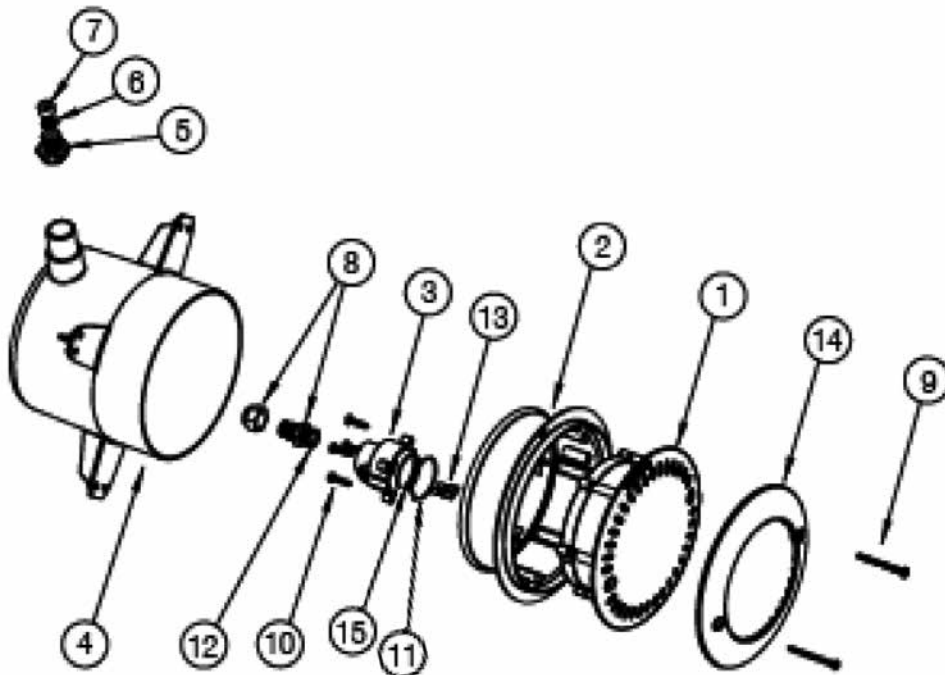

BRITESTREAM LED LIGHT

Part Number	Product Description	Diagram No.	LIST PRICE
650032	L/S Back Plate White (MK2 Model)		€ 10.72
65001	Litestream Wall Ring (MK2 / MK3 / MK4 / MK5 Model)		€ 11.97
65002	Litestream Light Bracket (MK2 / MK3 / MK4 / MK5 Model)		€ 7.17
650096	Lens Dress Ring 11mm (MK2 Model)		€ 5.09
65012	S/S Screw 8g X 5/8 (MK2 / MK3 / MK4 / MK5 Model)		€ 14.12
650091	Rear lens cover (MK2 Model)		€ 5.09

BRITESTREAM LED NICHE LIGHT

Part Number	Product Description	Diagram No.	LIST PRICE
6501107	Gland Mount	3	€ 4.40
6501108	Gland Mount (for 12mm cable)	3	€ 4.40
264421	Niche assembly	4	€ 92.38
650152	Cable Gland	8	€ 4.09
6501124	Cable Gland (for 12mm cable)	8	€ 6.55
6501122	Screw x 2	9	€ 1.76
6501121	Screw x 4 (Model produced before 31-3-2015)	10	€ 1.01
W22957	Screw Thru Head x 4 (Model produced before 31-3-2015)	10	€ 1.00
6501117	O ring BS 025	11	€ 2.01
650153	O ring Metric 15 x 1.5	12	€ 0.32
6501125	O ring BS 019	12	€ 0.57
W22953	O ring BS 123	12	€ 0.58
S13879	Terminal Female x 2	13	€ 0.82
6501130	Dress Ring	14	€ 35.36