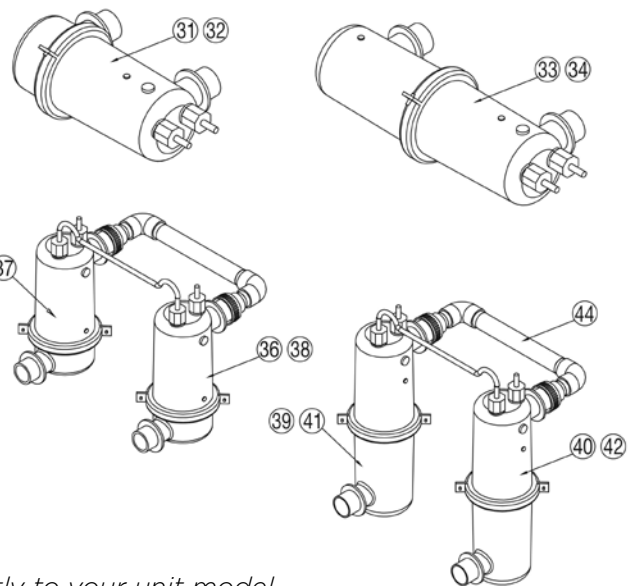

Canister Assembly (all models)

The images are for illustration only and may differ slightly to your unit model.