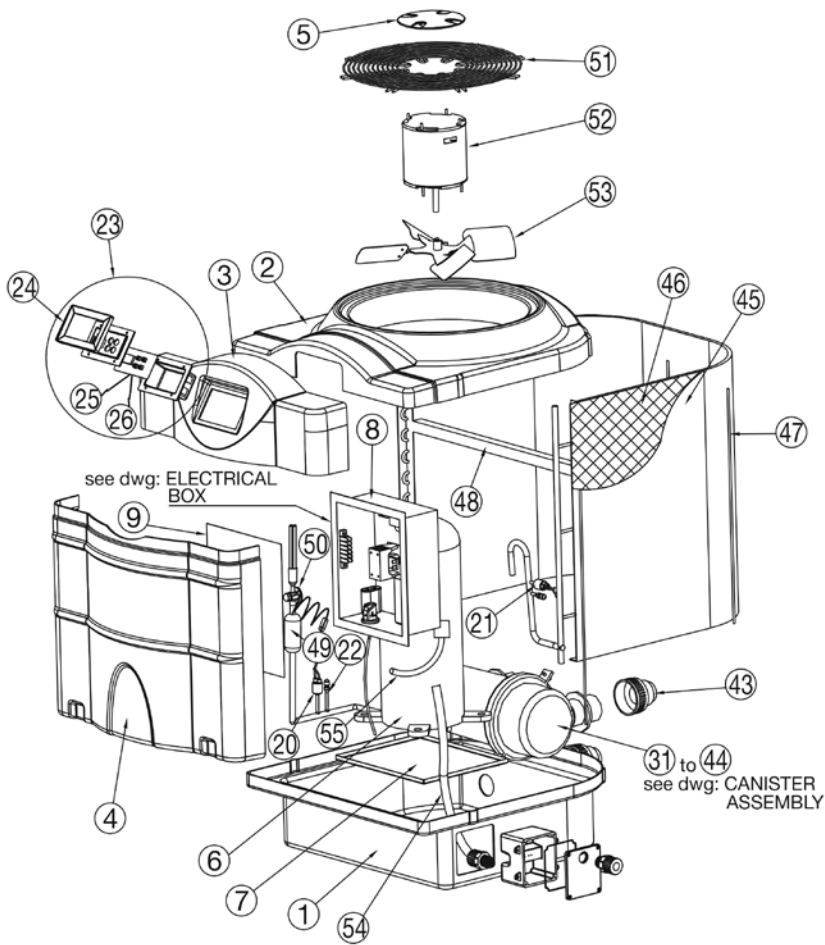

Electroheat Plus MKII Models 85,105,125 & 150 Three Phase