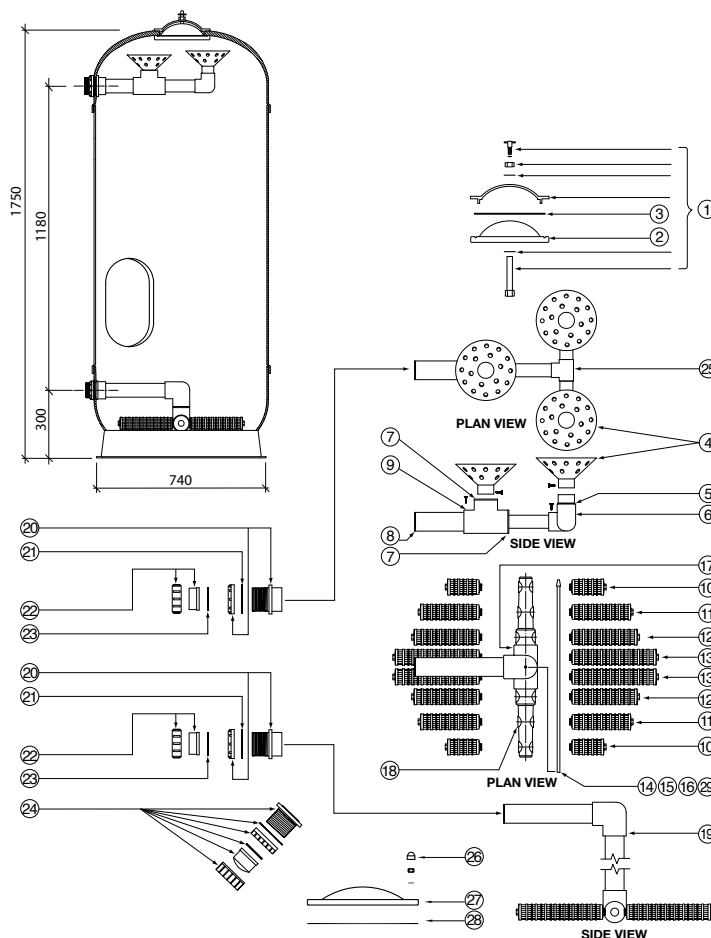

Lacron DBF - 36"

Part Number	Product Description	Diagram No.	LIST PRICE
W12248	9" x 6" Clamp	1	€ 64.67
W12135	9" x 6" Lid Oval	1	€ 141.43
W02933	O-ring G225	1	€ 7.17
W02066	Funnel	4	€ 12.29
12555BLK	Reducing bush 2" x 1 1/2"	5	€ 253.66
121350	Elbow 50mm	6	€ 5.54
12566	Reducing Bush 65 x 50	n/s	€ 9.86
12588	Reducing bush 3" x 2 1/2"	n/s	€ 5.09
121962	Tee 65mm	9	€ 6.53
W12231	113mm Heavy Duty Lateral (candle) (X 4)	10	€ 14.63
W12232	206mm Heavy Duty Lateral (candle) (X 6)	11	€ 23.37
W12233	238mm Heavy Duty Lateral (candle) (X 6)	12	€ 26.31
W12229	268mm Heavy Duty Lateral	13	€ 29.22
1395C	36" DBF - Lateral (candle) set		€ 306.39
W02289	Air relief tube screen	14	€ 5.39
85251	Gulf stream plug	15	€ 0.98
W02558	Air bleed tube	16	€ 19.85
W12297	Tapped Tee 2 1/2"	17	€ 23.18
W12089	LCT extension 3 hole	18	€ 13.93
121365	Elbow 65mm	19	€ 4.49
W12955	Bulkhead Body + Lock Nut 3" Blk	20	€ 52.57
W02250	Gasket Bulkhead Body 3"	21	€ 9.35
W12954	B/U Lock But + Plain End 3" Black	22	€ 43.28
W02249	O-ring 3" B/U	23	€ 8.12
W04058BLK	Drain Plug Complete 40mm Complete	24	€ 89.65
121950	Tee 50mm	25	€ 4.82
W12956	Black Cap Nut M12	26	€ 32.69
W12311 / W12310	Large Oval Hatch 18-Hole	27	€ 232.79
W12300	Gasket Oval 18-Hole	28	€ 41.29
W22173	Gland PG7 (3 - 6.5)	26	€ 8.49