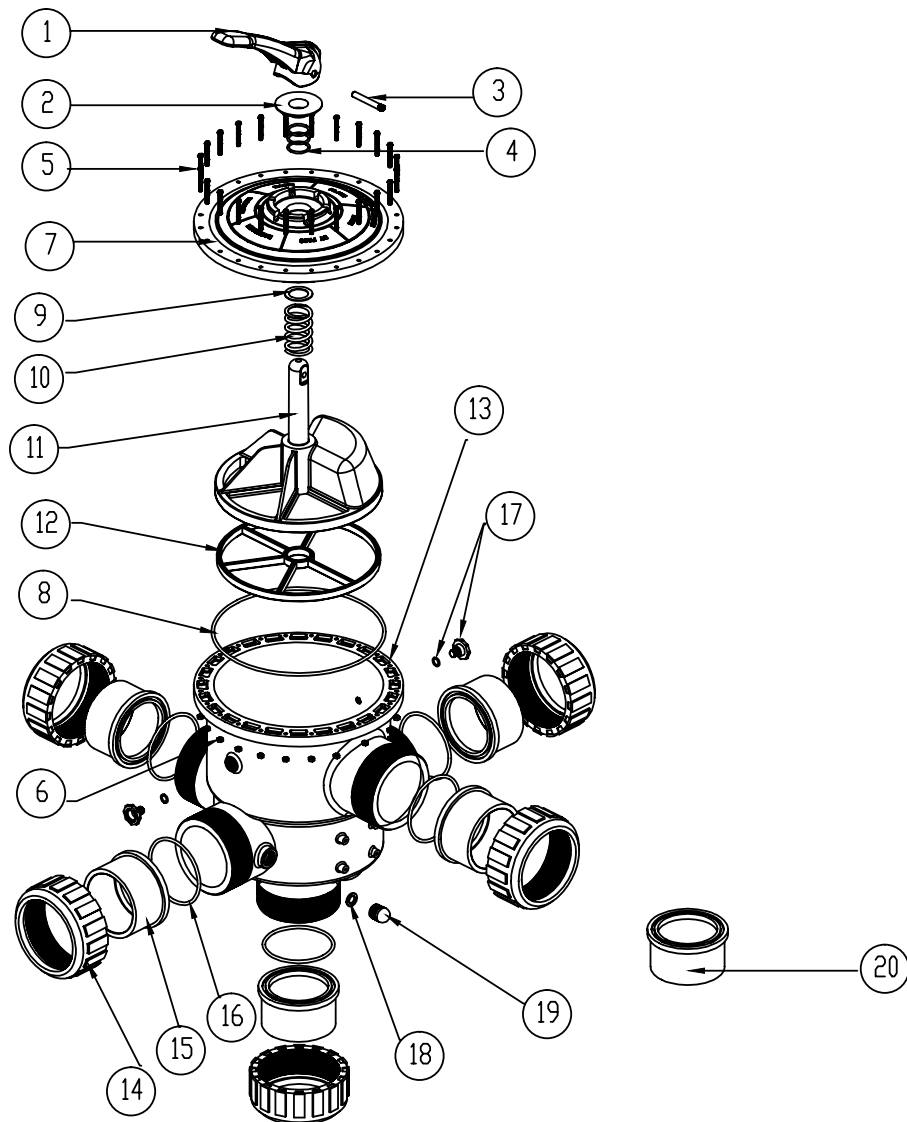

90mm
Waterco
Valve Side
Mount

90mm
Waterco Valve
Top Mount

Multiport Valve 4" / 110mm

Part	Product Description	Diagram No.	LIST PRICE
621100	MPV 80mm Handle	1	€ 64.41
621193	MPV 80mm Sleeve	2	€ 5.25
6211020	MPV 80mm Handle Pin	3	€ 13.90
621202	O-Ring BS220 MPV 80 Axel	4	€ 4.83
W12781	Bolt M6 x 50mm Hex Head SS304	5	TBA
W02624	MPV 50mm Lid Nut M6 x 30 W	6	€ 3.08
6211028	MPV 100mm Lid P/Printed	7	€ 119.85
62110110	O-Ring BS381 MPV 100mm Ltd	8	€ 30.72
6211060	MPV 80mm Washer	9	€ 1.74
62110150	MPV 100mm Spring	10	€ 36.46
62110220	MPV 100mm Rotor	11	€ 248.41
62110130	MPV 100mm Spider Gasket Body	12	€ 32.43
6211029	MPV SM110mm Body	13	TBA
6340801	Half Union 110mm Black imperial size 4"		€ 72.54
12221009	B/U Lock Nut 100mm Blk	14	€ 33.13
12221011	B/U Plain End 100mm Blk	15	€ 29.14
W02553	O-Ring 100mm B/U Nitrile	16	€ 21.41
620221	Air Relief Valve New Style Blk	17	€ 5.09
621341	MPV 50mm Sight Glass Gasket W	18	€ 6.20
621381	MPV 50mm Sight Glass W	19	€ 19.01
12221008	B/U P/End Slip / Slip 110 Metric Blk		€ 49.52