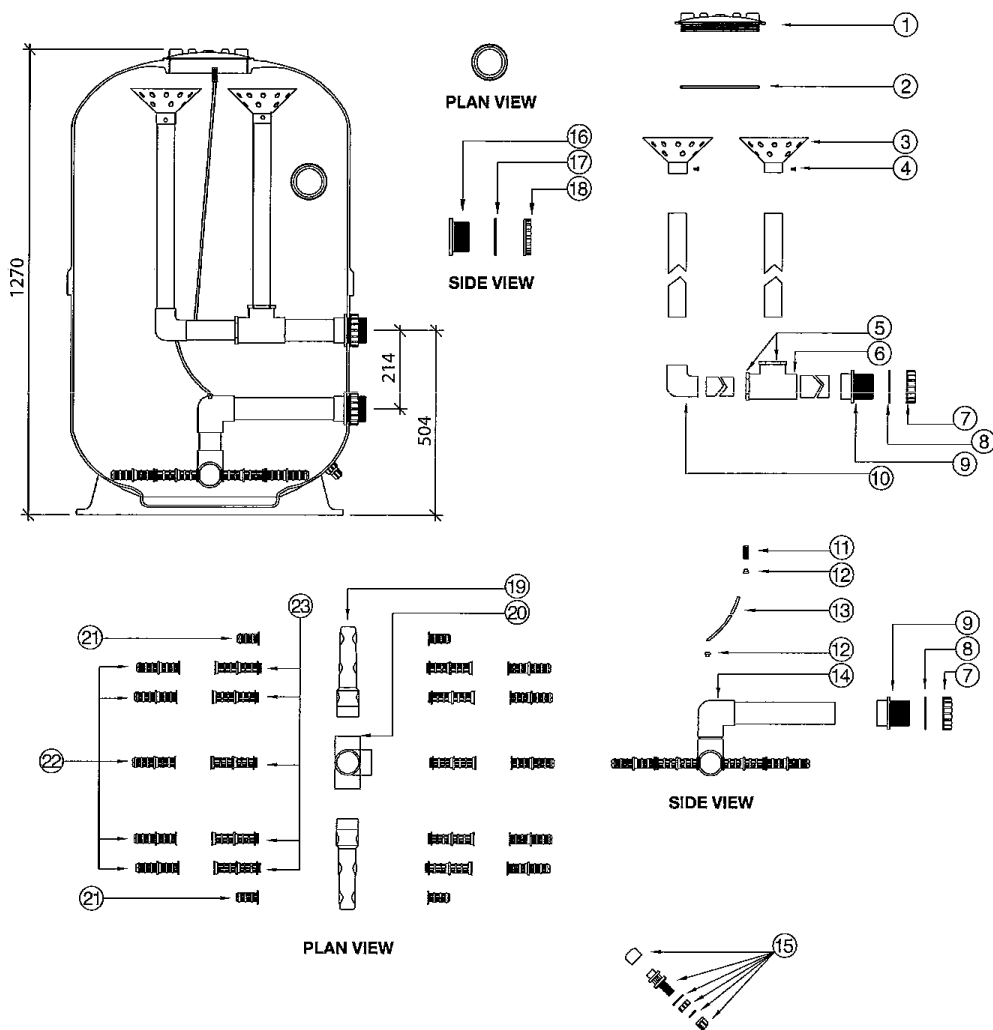

Lacron Plus Side Mount 30"

Part Number	Product Description	Diagram No.	LIST PRICE
6012 (1304A)	Lid removal tool (8" new type)		€ 53.46
W22235	Lacron Lid removal tool - Plastic		€ 20.39
6000 (6209292)	Lid (New type 8") Polycarbonate	1	€ 81.59
6011 (621053)	Lid 'O' Ring	2	€ 13.84
W02066	Rose distributor (Qty 2)	3	€ 12.29
W02214	Screw 8 x 5/8"	4	€ 1.27
125555BLK	Reducing Bush	5	€ 5.09
121950	2" Tee	6	€ 4.82
W12066	B/head lock nut 2" (Qty 2)	7	€ 9.62
W12252	Gasket B/head (Qty 2)	8	€ 6.54
W12067	B/head body 2" (Qty 2)	9	€ 9.62
121340	Elbow 90deg. 40mm (Qty 2)	10	€ 5.92
W02289	Air Relief Tube Screen	11	€ 5.39
85251	Gulfstream Plug (Qty 2)	12	€ 0.98
W02558	Airbleed Tube (1 M)	13	€ 14.18
121350	Elbow 2"	14	€ 5.54
W02026BLK	Drain Plug complete 15mm	15	€ 17.86
W22314	Sight glass 2" Moulded	16	€ 13.10
W02080	Gasket Sight glass 2"	17	€ 14.10
W02567	B/Head Lock Nut 2"	18	€ 13.03
W12089	Tapped 3-Hole Collector	19	€ 13.93
W12119	Tapped Tee 2"	20	€ 4.82
W02984	Candle 60mm capped (Qty 4)	21	€ 10.78
w02985	Candle 120mm capped (Qty 4)	22	€ 11.61
W02991	Candle 120mm open (Qty 6)	23	€ 3.48