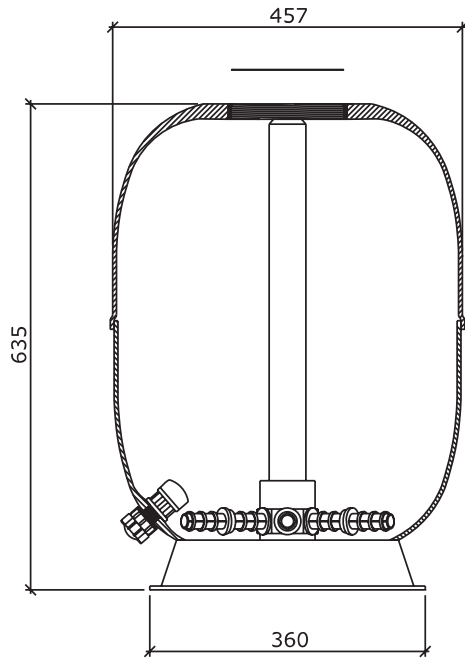

Lacron TMV-18"

Part Number	Product Description	Diagram No.	LIST PRICE
1366A (W12246)	18" Top Mount Internals (less candles)	1	€ 44.03
6007 (W02985)	120mm Lateral (candle) (6)	2	€ 11.62
1393 (W12247)	18" Lateral (candle) Set	3	€ 61.39
1314 (W02068)	Top Mount Valve O Ring	4	€ 12.47
6001 (W02026BLK)	Drain Plug Complete	5	€ 17.86
W02522C	Drain Plug Cap	6	€ 7.46
621320	Centre Stem O Ring	n/s	€ 6.99

SIDE VIEW