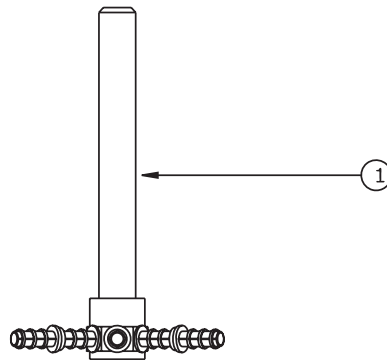

Lacron TMV-18"

Part Number	Product Description	Diagram No.	LIST PRICE
1366A (W12246)	18" Top Mount Internals (less candles)	1	€ 44.03
6007 (W02985)	120mm Lateral (candle) (6)	2	€ 11.62
1393 (W12247)	18" Lateral (candle) Set	3	€ 61.39
1314 (W02068)	Top Mount Valve O Ring	4	€ 12.47
6001 (W02026BLK)	Drain Plug Complete	5	€ 17.86
W02522C	Drain Plug Cap	6	€ 7.46
621320	Centre Stem O Ring	n/s	€ 6.99

SIDE VIEW