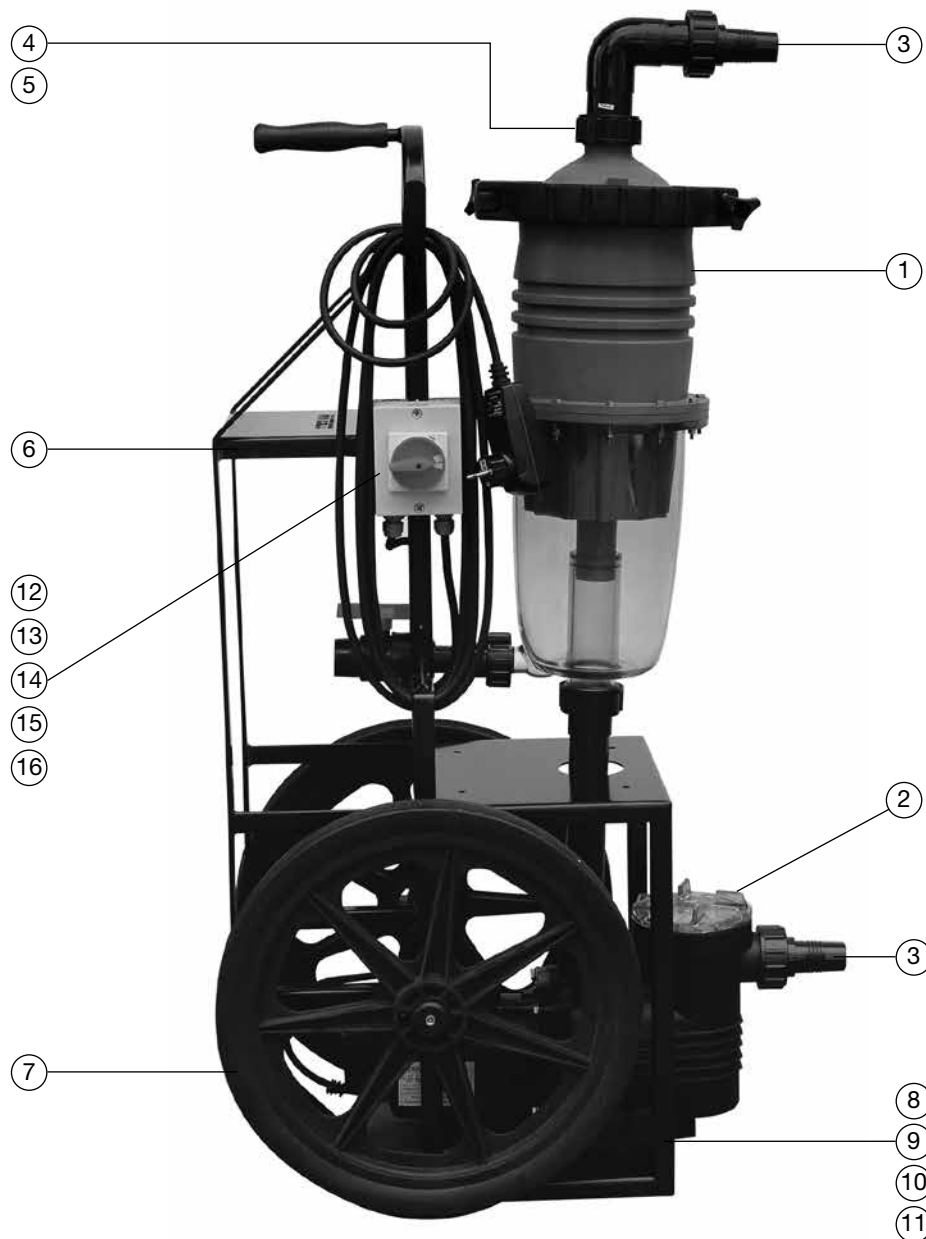

Ultra Portable Cart

Part Number	Product Description	Diagram No.	LIST PRICE
200380	Multicyclone 12 Plus C40 Cart 50mm Metric EUM	1	€ 599.82
2403050PNR-M	Supastream Pump 050 PNR Metric	2	€ 470.84
122312	Hose Adaptor Barbed 1" x 1 1/2" Union	3	€ 4.01
W02213	O-Ring 40mm B/U EPDM	4	€ 3.90
W02208B	B/U Threaded End Slip / THRD 40mm Black	5	€ 7.33
W32483	Metal Trolley Rack	6	€ 1,019.97
W32487	Hollow Tread Wheel with PP Spoked Rim 20" x 1 3/4"	7	€ 89.58
6340040	Bolt M6 x 20 SS316 For Pump Foot Mounting	8	TBA
W32478	Washer M6 SS304 For Pump Foot Mounting	9	TBA
W32479	Nut Hex M6 SS316 For Pump Foot Mounting	10	TBA
6340030	Washer M6 SS316 For Pump Foot Mounting	11	TBA
W32480	Screw M4 x 40 Allen Cap SS316 For Isolator Mounting	12	TBA
6340826	Nut M4 Nyloc Hexagonal SS304 For Isolator Mounting	13	€ 1.19
W32482	Washer M4 SS316 For Isolator Mounting	14	TBA
S13314A	Wire Loom 1.5 x 300 Green For Grounding	15	TBA
W32484	Isolator 32A 230V - 440V & RCD Plug % Cable Assembly Suit UK Plug	16	TBA