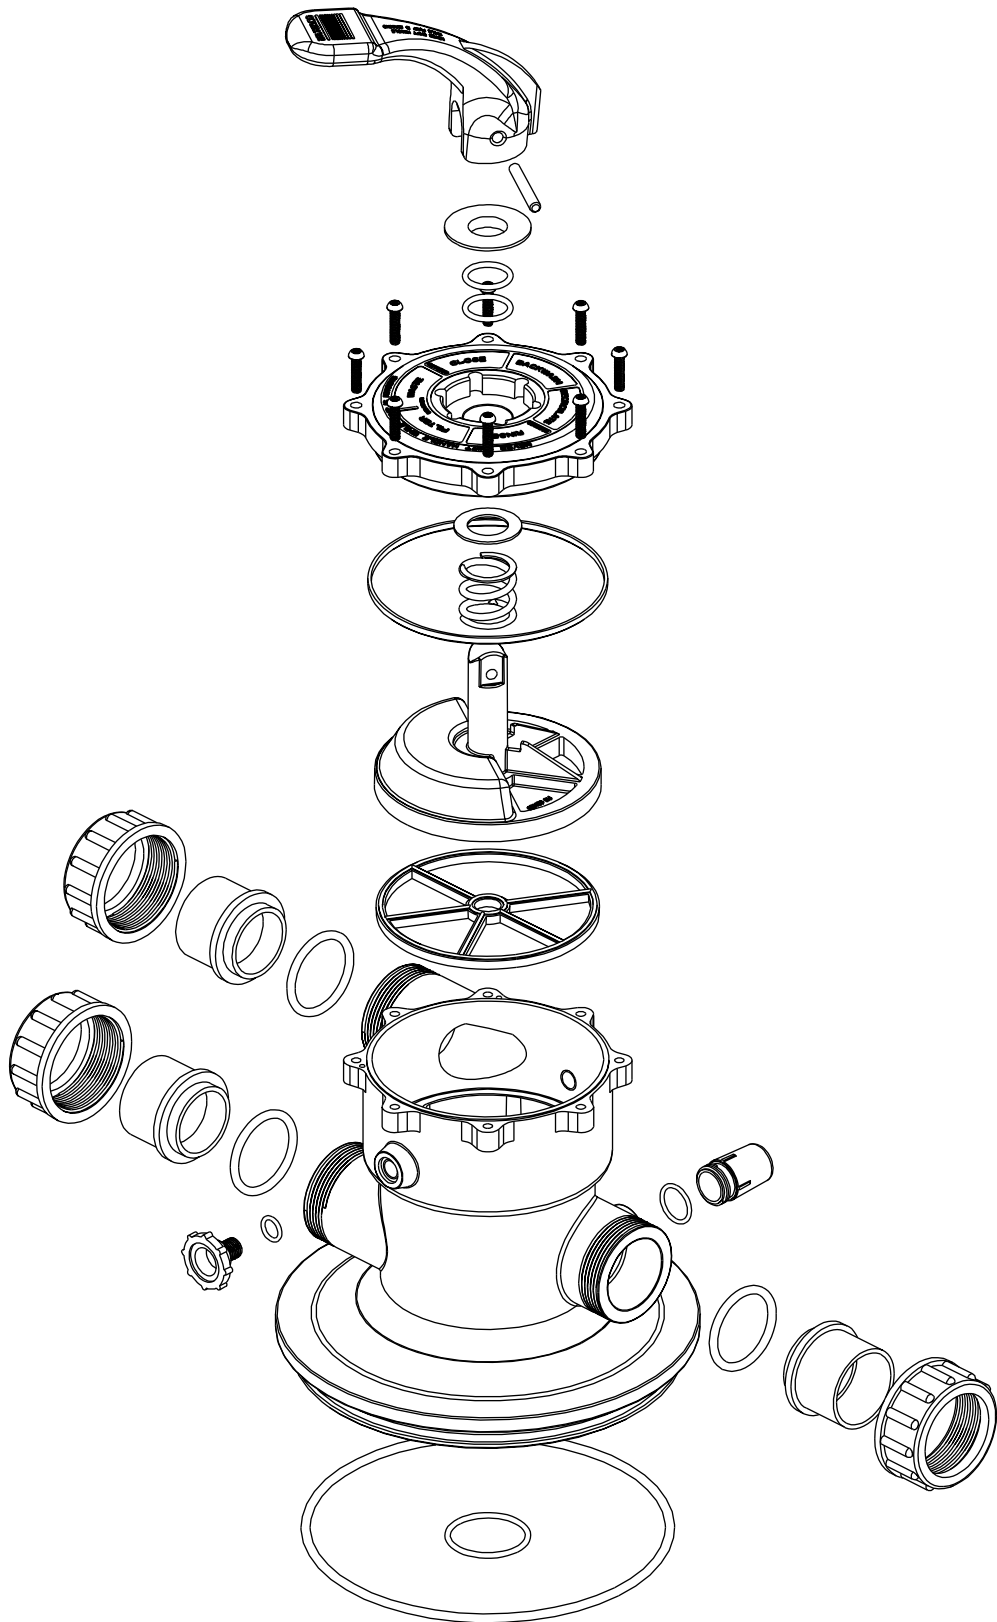

WATERCO

Spare Parts Catalogue

4 Way Multiport Valve - 1½" / 50mm

Part Number	Product Description	Diagram No.	LIST PRICE
621476	Rotor with Spider gasket	1, 7	€ 7.17
621470	MPV 4 way top cover	2	€ 5.09
621452	Teflon ring	3	€ 7.45
621457	Axle o ring - BS214 (3 required)	4	€ 5.15
621455	Teflon spring washer	5	€ 5.52
621477	Spring	6	€ 5.09
621475	MPV 4 way spider gasket	7	€ 24.50
621479	Top cover o ring	8	€ 8.30
6214661	Body	9	€ 44.77
621473	Sleeve o ring 4 way MPV	10	€ 0.87
6214511	Handle	11	€ 26.79
W02688	Diffuser 4 Way MPV 40mm	12	€ 11.95
W02689	Sleeve 4 Way MPV 40mm	13	€ 10.76
620221	Air Release Valve With O-Ring	14	€ 5.09
122243B	½" Half Union (3 Required)	15	€ 5.67
122245B	50mm Metric Half Union (3 Required)	15	€ 5.83

6 Way Multiport Valve 1½" / 50mm

Part Number	Product Description	Diagram No.	LIST PRICE
6214672	1½" 6 way Top Cover MK2 (English Only)	1	€ 54.33
621457	Axle o ring (2 required)	2	€ 5.15
6214520	Teflon ring MK3 WCO	3	€ 7.45
6214582	Rotor Glued With Gasket	4	€ 45.18
621456	Spring	5	€ 11.04
621454	Top cover gasket	6	€ 8.30
621441	TM Body Assembly (body, diff, adaptor, O ring)	7	€ 5.09
W02691	O Ring AS225	9	€ 7.66
621455	Valve Teflon Ring 1½"	10	€ 5.52
621381	Sight glass	11	€ 19.01
621341	Sight glass gasket	12	€ 6.20
621111	Handle pin	13	€ 4.13
6214511	Handle Waterco	14	€ 26.79
620221	Air relief Valve Black	15	€ 5.09
122243B	1½" Half union (3 required)	16	€ 5.67
122245B	50mm Half union (3 required)	16	€ 5.84
W02068	Top Cover O Ring	17	€ 9.65
W022567	Bolt M6 x 35mm	18	€ 6.53