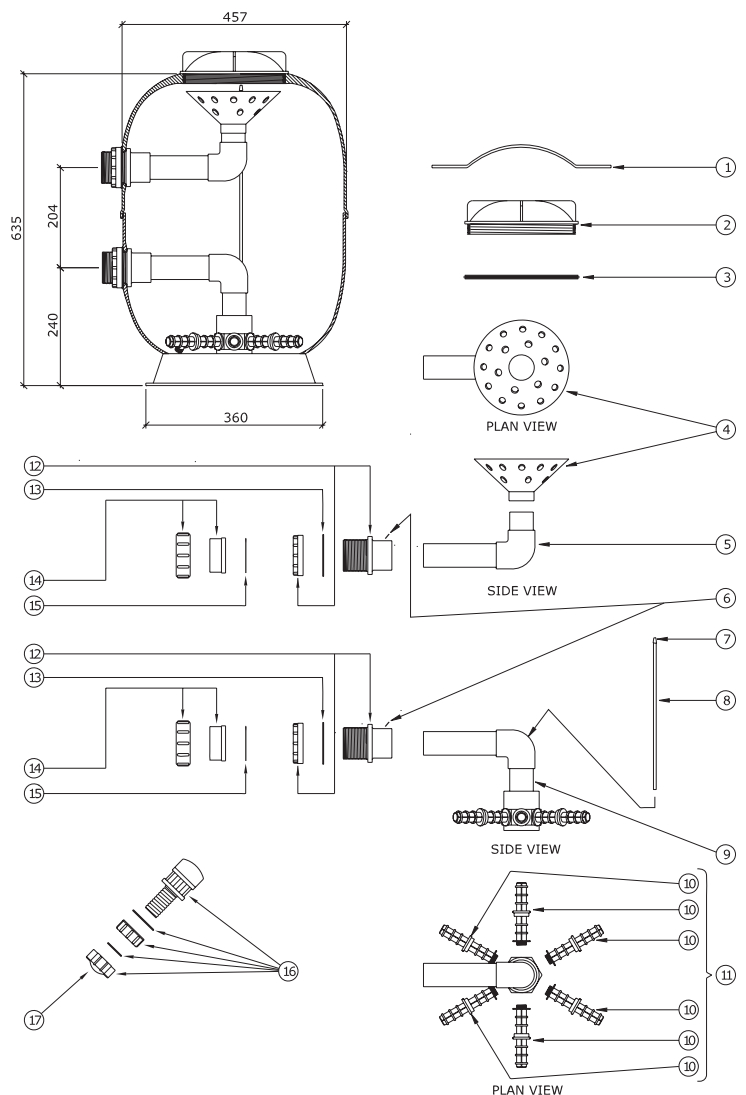

PRE 2004

6021 (W02992-2HBG)	1.5" Union adaptor including sleeve (set of 2)	14	€ 24.73
6004 (1522) (W12332)	1.5" Union adaptor gasket (set of 2)	15	€ 7.83
6013 (W02989)	1.5" Bulkhead fitting including Nut (set of 2)		€ 28.03
W12253-2HBG	1.5" Bulkhead gasket (set of 2)		€ 12.87

PLEASE NOTE: 1.1/2" Lacron filters manufactured pre 2004 will have union adaptors (Barrel Unions) with **flat gaskets**
1.1/2" Lacron filters manufactured post 2004 will have union adaptors (Barrel Unions) with 'O' rings