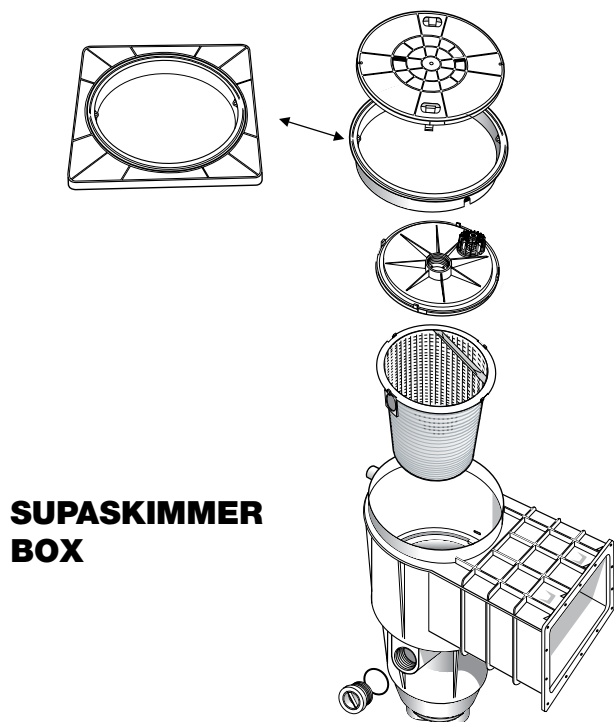

Waterco Supaskimmer / Fulflo

Part	Product Description	Diagram No.	LIST
62411S	Deck lid Sandstone colour	1	€ 47.26
624171S	Deck lid MK2 (Suit T/lock type) Sandstone	1	€ 57.78
6241119S	Commercial deck lid assembly T/lock Sandstone GFABS	1+2	€ 7.17
6241019S	Commercial dress ring T/lock Sandstone GFABS	1+2	€ 5.09
62410S	Dress ring Sandstone colour	2	€ 253.66
624181S	Square dress ring T/lock Sandstone		€ 50.42
624191S	Round dress ring T/lock Sandstone		€ 53.95
624105	Dress Ring Extension - 60mm		€ 10.11
624024	Supa skimmer leaf basket	5	€ 30.98
32717	Supa skimmer vacuum plate / Skimtrol Assy	4	€ 42.20
62469	Vacuum plate o ring BS 272		€ 9.75
62407	Weir door assembly	11	€ 30.98
62412	Weir door clip		€ 3.30
62404	Plug 1½"	7	€ 17.37
29260	Escutcheon Assembly Kit	13	€ 34.58
292631	Face plate standard	14	€ 24.26
829111	Gasket set (2)	15	€ 12.97
62444	Stainless steel screw each	17	€ 0.91
29264	Template	16	€ 0.95
62439	Escutcheon Clip	18	€ 4.61
62426	Widemouth Escutcheon Kit		€ 56.90
62438	Nutserts (Each)		€ 1.39
W22579	Skimmer deck lid latch s/stone post Oct 2012		€ 0.93
W22580	Skimmer deck lid slider s/stone post Oct 2012		€ 0.28
SKIMTROL - CONTROL VACUUM PLATE			
W02266	Valve Spring		€ 10.27
32731	Valve Stem		€ 13.07
32732	Valve Strainer		€ 6.61

Post Oct 2012 additional interlocking mechanism is added