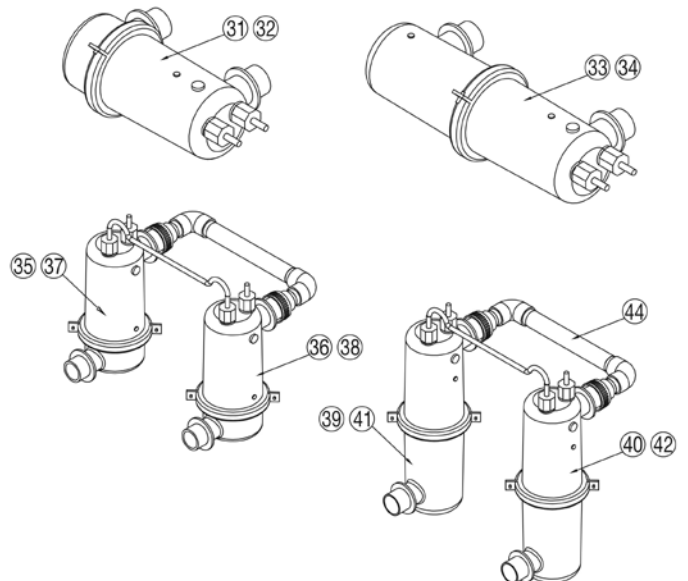

Canister Assembly
(all models)