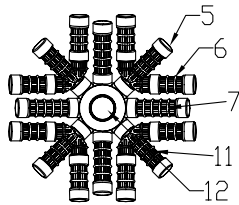

Exotuf Plus Top Mount

Part Number	Product Description	Diagram No.	LIST PRICE
2280445EUM	MPV TM 50 Metric Clamp Ext Thread x BU MK2 WCO	1	€ 213.59
228058EUM	MPV TM 63 Metric Clamp Type MK2 WCO	2	€ 200.64
6220208	Clamp Band 8" MKII for E602+ / E702+	3i	€ 83.27
622203	Screw Overmoulded M8X60 s/s A2 Hex Bolt for E602+ / E702+	3ii	€ 40.49
W22280	Washer Flat M8 Brass (8.4 x 18 x 1.5mm) for E602+ / E702+	3iii	€ 7.05
W02195TLJ	DE Knob W0.6" Head Dia. Brass Insert for E602+ / E702+	3iv	€ 7.06
62259	Clamp Band 6" MKII for E500+ / E600+	4i	€ 39.90
621373	Bolt M6 x 55mm P/Head S/SS M/C for E500+ / E600+	4ii	€ 3.95
W12783	Washes M6 Spring SS304 for E500+ / E600+	4iii	€ 3.31
W22322	Square Nut M6 x 10mm x 1/2" SS304 for E500+ / E600+	4iv	€ 7.66
W02117PP	Lateral Cap Nut PP	5	€ 2.17
W02111PP	Lateral Waterco 75 PP	6	€ 3.21
W02112PP	Lateral Waterco 110mm PP	7	€ 3.71
W02113PP	Lateral Waterco 145mm PP	8	€ 3.91
W02114PP	Lateral Waterco 200mm PP	9	€ 6.35
6209226	Lateral Extension Arm Assembly Short	10	€ 14.96
6209227	Lateral Extension Arm Assembly Long	11	€ 17.45
W02115	Manifold Waterco 40mm	12	€ 36.15
W02116	Manifold Waterco 50mm	13	€ 67.88
W22316	O-Ring 180 x 4.5mm NBR Black Shore 70	14	€ 9.17
W22479	O-Ring 198 x 4.5mm NBR Black Shore 70	15	€ 9.17

LATERAL CONFIGURATION FOR E500+