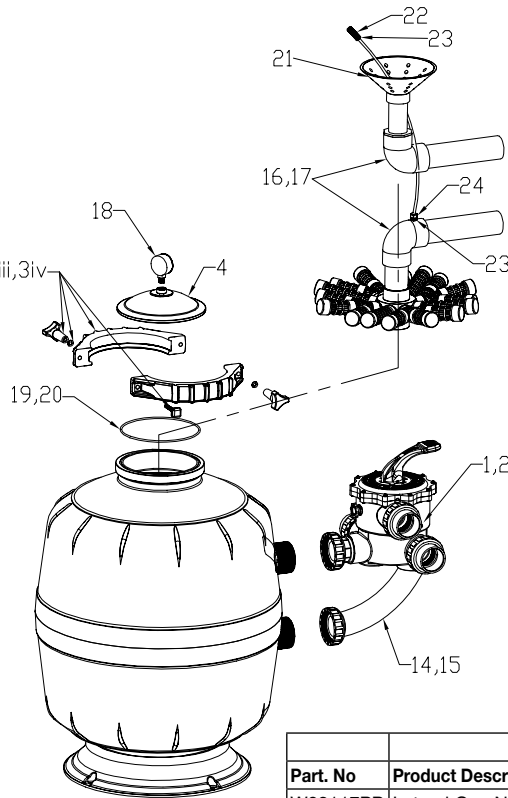

LATERAL CONFIGURATION FOR E702+

Part. No	Product Description	Qty			
		E500+	E600+	E602+	E702+
W02117PP	Lateral Cap Nut PP	16	16	16	16
W02111PP	Lateral Waterco 75 PP	8	12	12	12
W02112PP	Lateral Waterco 110mm PP	4			
W02113PP	Lateral Waterco 145mm PP		4	4	
W02114PP	Lateral Waterco 200mm PP				4
6209226	Lateral Extension Arm Assembly Short		4	4	
6209227	Lateral Extension Arm Assembly Long	4			4
W02115	Manifold Waterco 40mm	1	1		
W02116	Manifold Waterco 50mm			1	1