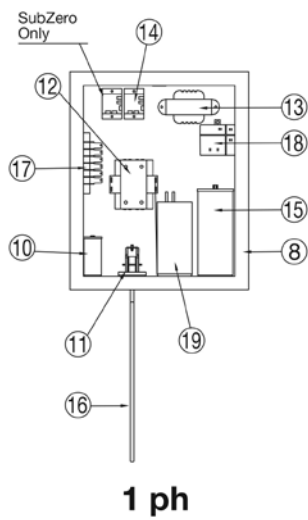

Electrical Box
(all models)

The images are for illustration only and may differ slightly to your unit model.