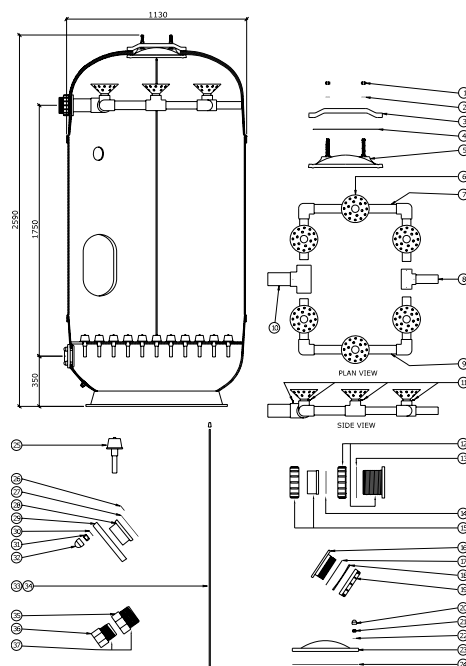

Part Number	Product Description	Diagram No.	LIST PRICE
1762	M16 S/S Hex Nut	1	€ 3.51
1769	M16 S/S Washer (Pack Of 5)	2	€ 7.08
6209430	Lacron Lid Yoke	3	€ 120.67
2611A	Lacron Oval Lid 'O' Ring	4	€ 60.46
W12308	Lacron 4 Stud Oval Lid	5	€ 669.82
W02066	Rose Distributor	6	€ 12.29
17401	48" Lhs Header (Less Rose)	7	€ 173.41
17404	48" Main Header Pipe Inlet 'T'	8	€ 5.09
17402	48" Rhs Header (Less Rose)	9	€ 173.41
17403	48" Main Header Pipe Support 'T'	10	€ 46.47
1671	3/4" Self Tapping Screw (Pack Of 10)	11	€ 7.37
6017 (W02252B + W2254B)	3" Bulkhead Fitting (Plus Nut)	12	€ 52.57
6019 (1560)	3" Bulkhead Gasket (Pack Of 2)	13	€ 18.71
6018 (W02253BLK / W02255BLK / W02255EBLK)	3"/90mm Adaptor Union (Plus Sleeve) 'O' Ring Type	16	€ 43.28
6020 (1559)	3"/90mm Adaptor Gasket (Set Of 2) Pre 2007	17	€ 15.78
6020A	3"/90mm Adaptor 'O' Ring (Set Of 2) Post 2007	17	€ 15.63
1290	Threaded Clear Acrylic Disc	16	€ 160.38
1789	2" S.n.n Gasket (3mm Thk)	17	€ 3.60
1434	2" Countoured Spacing Disc	18	€ 7.92
W12065	2" S.n.n Body + Nut	19	€ 33.45
1767	M12 Black Nut Cap (Pack Of 10)	20	€ 10.59
1685	M12 Ss Nut	21	€ 1.99
1684	M12 Ss Washer (Pack Of 5)	22	€ 6.81
W12311	18 Hole Oval Hatch Cover	22	€ 232.79
1713	18 Hole Gasket	23	€ 37.38
1547	Filter & Nozzle & Socket (X 91)	25	€ 17.52
1282	M16 Rubber 'O' Ring	26	€ 1.19
1710	Stub Flange Bulkhead Gasket (Bottom)	27	€ 9.47
1712	Stub Flange (Bottom)	28	€ 40.30
1711	Flange Collar (Bottom)	29	€ 72.18
1769	M16 Ss Washer (Pack Of 5)	30	€ 7.08
1762	M16 Ss Nut	31	€ 3.51
1768	M16 Black Nut Cap (Pack Of 10)	32	€ 11.22
1656	Airbleed Cap	33	€ 4.63
17106A	Dbk 48 Airbleed Tube (2 Pieces)	34	€ 64.12
1462	3/4" - 1/2" Reducing Bush	35	€ 4.59
1461	1/2" P70 Plug	36	€ 5.76
1462A (1461 + 1462)	1/2" Kok Drain Plug Complete	37	€ 90.17