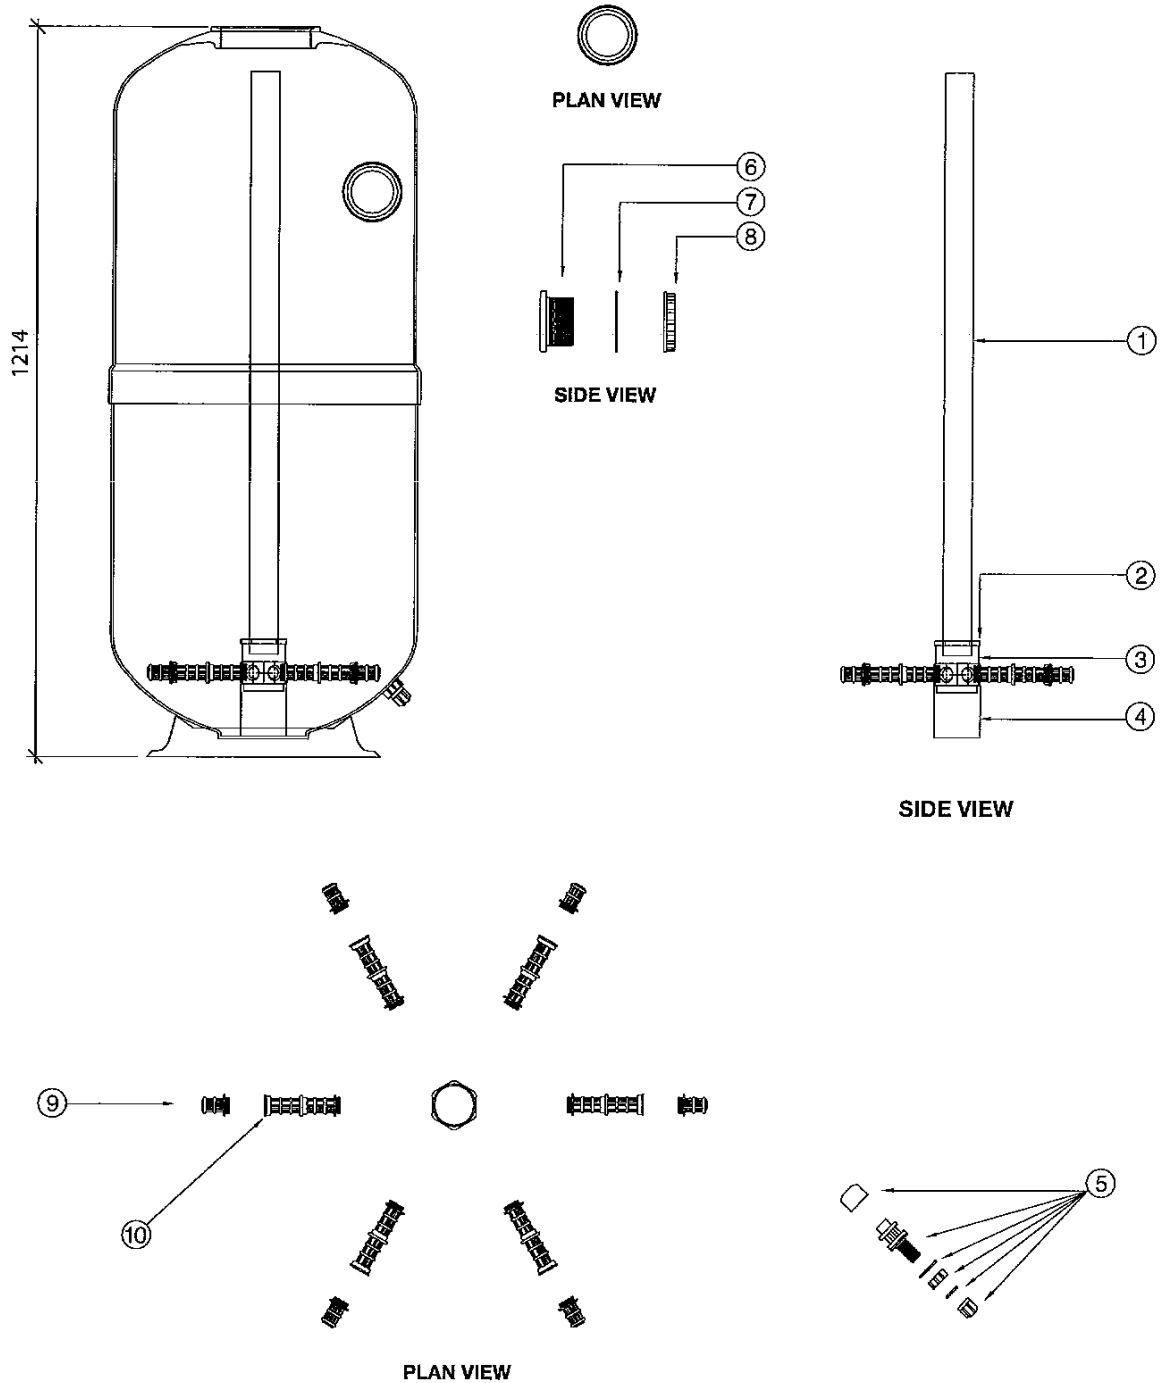

Lacron Plus Top Mount 20''

Part Number	Product Description	Diagram No.	LIST PRICE
W99019	Pipe 1.5''	1	€ 1.09
12555BLK	REDUCING BUSH 50 X 40	2	€ 7.17
W12241	Hexagonal Manifold	3	€ 5.09
116512	Pipe 65mm CL 12	4	€ 253.66
W02026BLK	Drain Plug Complete 15mm	5	€ 17.86
W22314	Sight glass 2'' moulded	6	€ 13.10
W02080	Gasket sight glass 2''	7	€ 14.10
W02567	B/H lock Nut 2''	8	€ 13.03
W02986	Candle 40mm capped	9	€ 2.91
W02991	Candle 120mm open	10	€ 3.48