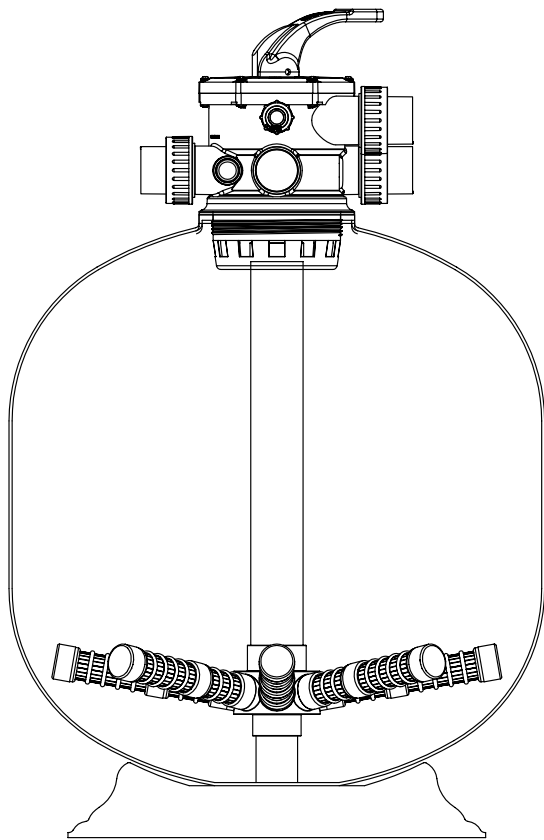

Waterco Top Mount Sand Filters

Part No:		W02115	W02116	W02111PP	W02112PP	W02113PP	W02114PP	W02117PP	6209226	6209227
Model		Manifold 40mm	Manifold 50mm	Lateral 75mm	Lateral 110mm	Lateral 145mm	Lateral 200mm	Lateral End Cap Nut	Extension Arm Assy Short	Extension Arm Assy Long
S500	Eco	1		8	4			16		4
S600	Eco	1		16	4			16		4
S602	Eco		1	16	4			16		4
S700	Eco	1		16			4	16	4	
S702	Eco		1	16			4	16	4	
S750	Eco		1	8	12	4		16	4	
S800	Eco		1	8	12	4		16	4	
S900	Eco		1	4	8	12		16	4	
E600 Plus. SM	Eco	1		12		4		16	4	
E602 Plus. SM	Eco		1	12		4		16	4	
E702 Plus. SM	Eco		1	12			4	16		4
E600 Plus. TM	Eco	1		12		4		16	4	
E602 Plus. TM	Eco		1	12		4		16	4	
E702 Plus. TM	Eco		1	12			4	16		4
Model		Manifold 40mm	Manifold 50mm	Lateral 75mm	Lateral 110mm	Lateral 145mm	Lateral 200mm	Lateral End Cap Nut		
T400 / E400	Std	1		8				8		
T450 / E450	Std	1			8			8		
T500 / E500	Std	1			8			8		
T600 / E600	Std	1				8		8		
S500	Std	1			8			8		
S600	Std	1	8	8				8		
S700	Std	1					8	8		
S702	Std		1				8	8		
S750	Std		1	8		8		8		
S800	Std		1	8		8		8		
S900	Std		1			16		8		

CLAMP BAND THERMOPLASTIC FILTER