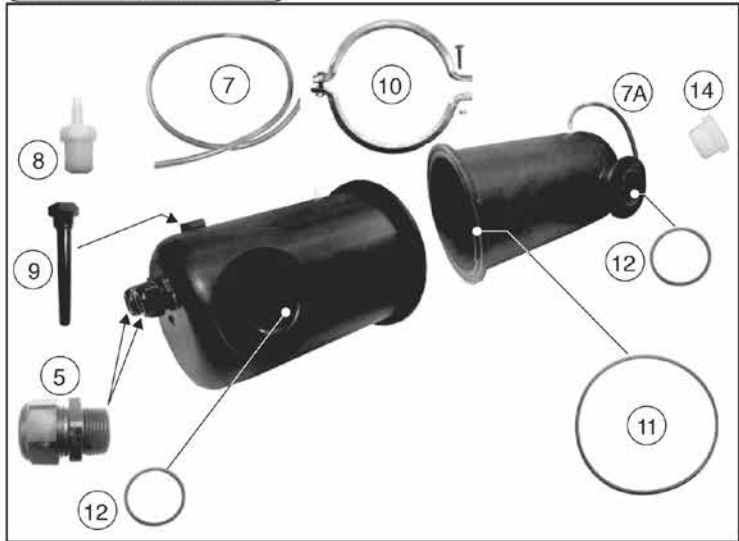

Heat Exchanger Parts