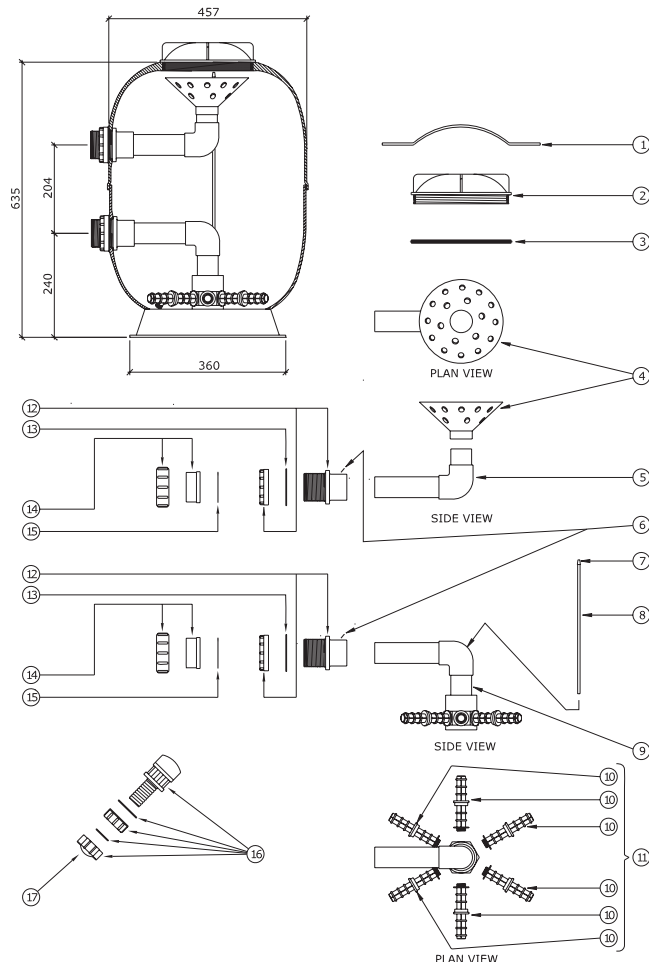

PLEASE NOTE: 1.1/2" Lacron filters manufactured pre 2004 will have union adaptors (Barrel Unions) with **flat gaskets**. 1.1/2" Lacron filters manufactured post 2004 will have union adaptors (Barrel Unions) with 'O' rings