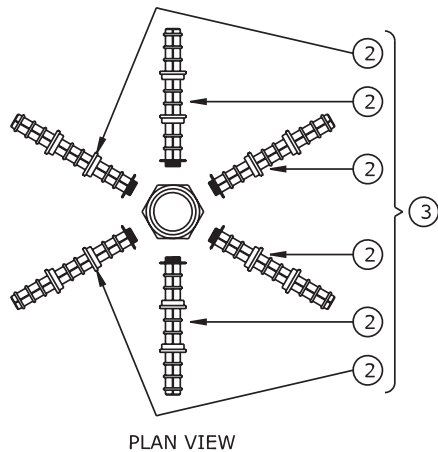

Lacron TMV-24"

Part Number	Product Description	Diagram No.	LIST PRICE
1367A (W12243)	24" Top Mount Internals (less candles)	1	€ 55.56
6008 (W02984 + W02991)	180mm Lateral (X 6)	2	€ 12.87
1394A (W12245)	24" Lateral (candle) Set	3	€ 68.05
1314 (W02068)	Top Mount Valve O Ring	4	€ 12.47
6001 (W02026BLK)	Drain Plug Complete	5	€ 17.86
W02522C	Drain Plug Cap	6	€ 7.47
621320	Centre Stem O Ring	n/s	€ 6.99