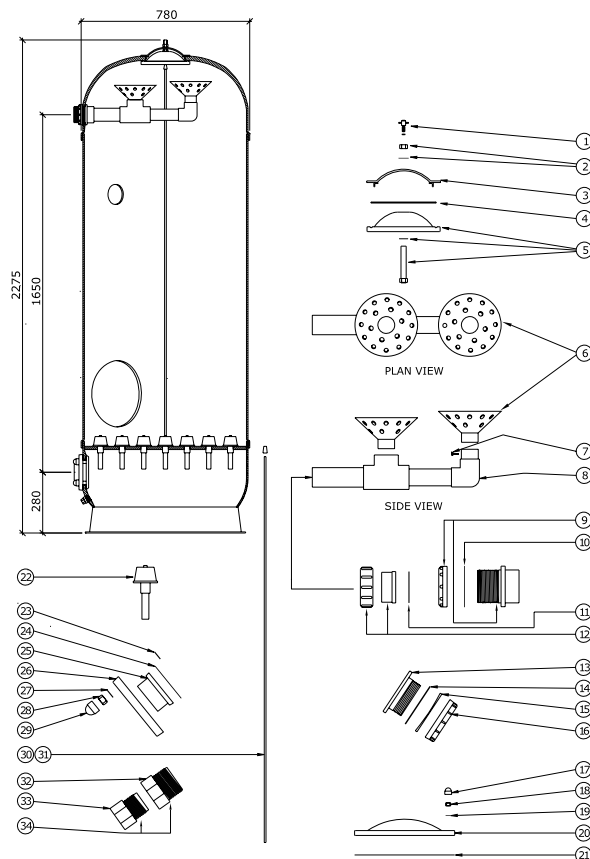

Part Number	Product Description	Diagram No.	LIST PRICE
W12076	Nylon Air Relief Tap + 'O' Ring		€ 13.27
W12248	Small Oval Lid Retaining Clamp C/W Screw & Nut		€ 66.29
1993 (W12284)	Small Oval Lid 'O' Ring		€ 17.97
W12135	Small Oval Lid		€ 144.96
W02066	Rose Distributor	6	€ 12.60
1671	3/4" Self Tapping Screw (Pack Of 10)	7	€ 7.56
1406	Dbk 30 Header Less Rose	8	€ 106.11
6014A (W12065 + 1472)	2" Bulkhead Fitting (Plus Nut)	9	€ 5.22
6016 (1521)	2" Bulkhead Gasket (Set Of 2)	10	€ 33.56
6005 (1523)	2" Union Adaptor Gasket (Set Of 2)	11	€ 13.19
6022 (W02983 + W02982)	2" Union Adaptor (Plus Sleeve) (Set Of 2)	12	€ 32.11
1290	Threaded Clear Acrylic Disc	13	€ 149.20
1789	2" S.n.n Gasket (3mm Thk)	14	€ 3.68
1434	2" Countoured Spacing Disc	15	€ 7.65
W12065	2" S.n.n Body + Nut	16	€ 33.33
1767	M12 Black Nut Cap (Pack Of 10)	17	€ 10.85
1685	M12 Ss Nut	18	€ 2.04
1684	M12 Ss Washer (Pack Of 5)	19	€ 6.98
W12136	12 Hole Round Hatch Cover	20	€ 180.20
1529	12 Hole Gasket	21	€ 33.46
1547 (W12633)	Filter & Nozzle & Socket (X 37)	22	€ 17.95
1282	M16 Rubber 'O' Ring	23	€ 1.22
1710	Stub Flange Bulkhead Gasket (Bottom)	24	€ 9.71
1712	Stub Flange (Bottom)	25	€ 38.97
1711	Flange Collar (Bottom)	26	€ 69.80
1769	M16 Ss Washer (Pack Of 5)	27	€ 7.27
1762	M16 Ss Nut	28	€ 3.60
1768	M16 Black Nut Cap (Pack Of 10)	29	€ 10.85
W12045	Airbleed Cap	30	€ 4.49
17135	Dbk - 30 Airbleed Tube	31	€ 26.38
1462	3/4" - 1/2" Reducing Bush	32	€ 4.70
1461	1/2" P70 Plug	33	€ 5.91
1462A (1461 + 1462)	1/2" Kok Drain Plug Complete	34	€ 87.20