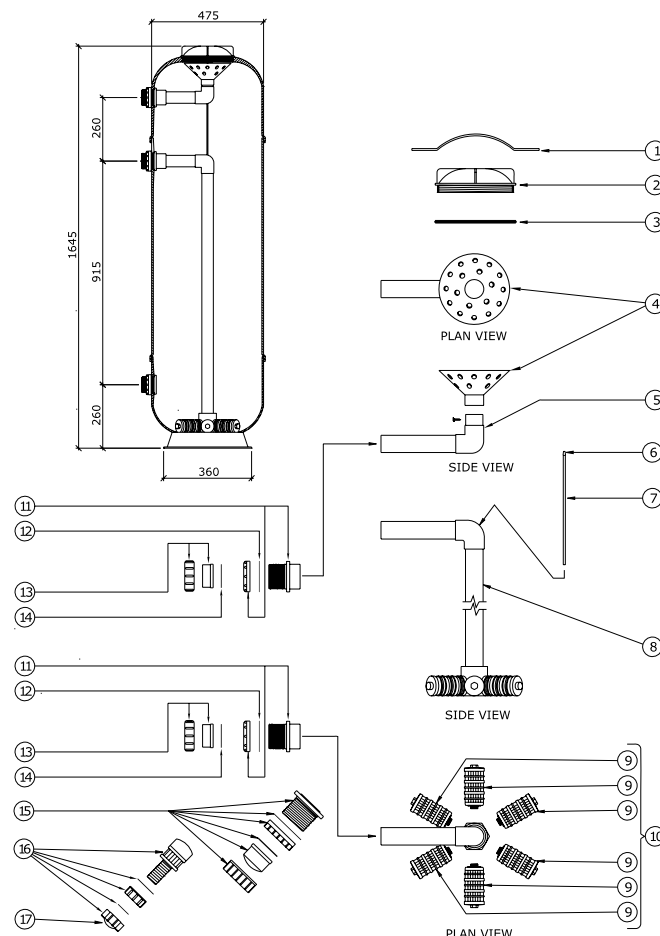

PLEASE NOTE: 1.1/2" Lacron filters manufactured pre 2004 will have union adaptors (Barrel Unions) with **flat gaskets**
1.1/2" Lacron filters manufactured post 2004 will have union adaptors (Barrel Unions) with 'O' rings