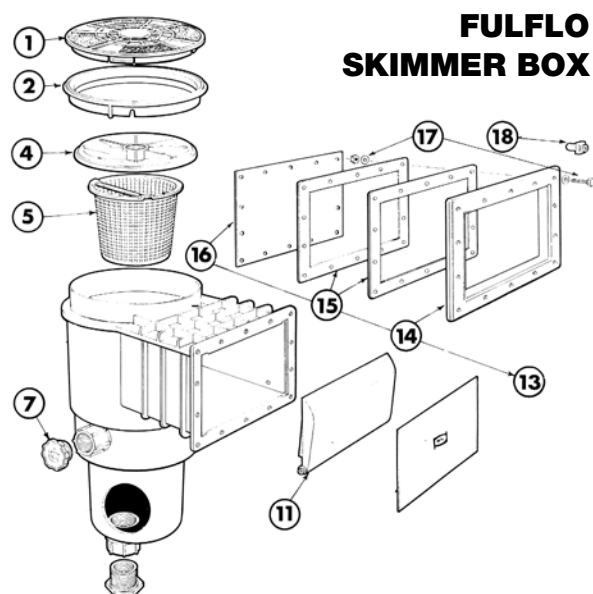

Waterco Supaskimmer / Fulflo

Part	Product Description	Diagram No.	LIST
62411S	Deck lid Sandstone colour	1	€ 47.26
624171S	Deck lid MK2 (Suit T/lock type) Sandstone	1	€ 57.78
6241119S	Commercial deck lid assembly T/lock Sandstone GFABS	1+2	€ 7.17
6241019S	Commercial dress ring T/lock Sandstone GFABS	1+2	€ 5.09
62410S	Dress ring Sandstone colour	2	€ 253.66
624181S	Square dress ring T/lock Sandstone		€ 50.42
624191S	Round dress ring T/lock Sandstone		€ 53.95
624105	Dress Ring Extension - 60mm		€ 10.11
624024	Supa skimmer leaf basket	5	€ 30.98
32717	Supa skimmer vacuum plate / Skimtrol Assy	4	€ 42.20
62469	Vacuum plate o ring BS 272		€ 9.75
62407	Weir door assembly	11	€ 30.98
62412	Weir door clip		€ 3.30
62404	Plug 1½"	7	€ 17.37
29260	Escutcheon Assembly Kit	13	€ 34.58
292631	Face plate standard	14	€ 24.26
829111	Gasket set (2)	15	€ 12.97
62444	Stainless steel screw each	17	€ 0.91
29264	Template	16	€ 0.95
62439	Escutcheon Clip	18	€ 4.61
62426	Widemouth Escutcheon Kit		€ 56.90
62438	Nutserts (Each)		€ 1.39
W22579	Skimmer deck lid latch s/stone post Oct 2012		€ 0.93
W22580	Skimmer deck lid slider s/stone post Oct 2012		€ 0.28
SKIMTROL - CONTROL VACUUM PLATE			
W02266	Valve Spring		€ 10.27
32731	Valve Stem		€ 13.07
32732	Valve Strainer		€ 6.61

Post Oct 2012 additional interlocking mechanism is added