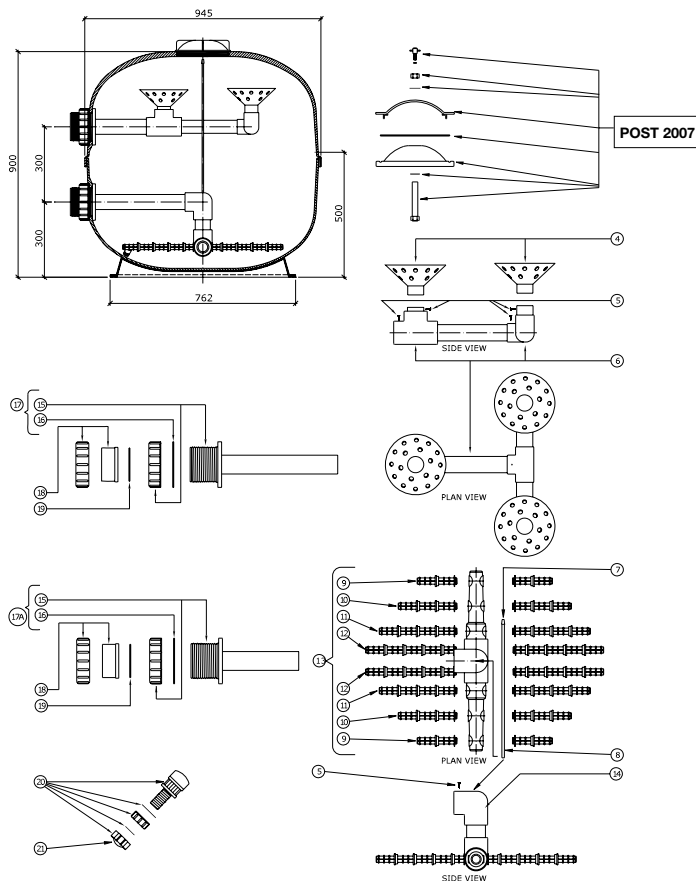

Part Number	Product Description	Diagram No.	LIST PRICE
1671	3/4" Self Tap Screw (Pack Of 10)	5	€ 7.37
W02289	Air Relief Tube Screen		€ 5.39
W04058BLK	40mm Drain Plug Complete	20	€ 89.66
17104 (W02550)	36" Lacron Airbleed (740 Mm)	8	€ 15.51
1388A (W12292)	36" - 3" Header (Less Rose)	6	€ 265.89
W02066	Rose Distributor (Funnel For Sm)	4	€ 12.29
W02249	O Ring For Half Union	19	€ 8.12
634080BLK	Half Union 3" C/W O Ring		€ 34.38
6017 (W02252B + W2254B)	Bulkhead 3" Bulkhead Fitting (Plus Nut)	17 (15+16)	€ 52.57
1388 (W12295)	Underdrain Complete Less Candles	14	€ 277.56
6007 (W02985)	120mm Lateral (Candle) (X 4)	9	€ 11.63
6008 (W02984 + W02991)	180mm Lateral (Candle) (X 4)	10	€ 12.87
6009 (W02991 + W02985)	240mm Lateral (Candle) (X 4)	11	€ 14.02
6010 (W02991 + W02986)	280mm Lateral (Candle) (X 4)	12	€ 15.60
85251	Gulf Stream Plug		€ 0.98
W04854	36" Base Stand	n/a	€ 75.20
6018 (W02253BLK / W02255BLK / W02255EBLK)	3"/90Mm Adaptor Union (Plus Sleeve) 'O' Ring Type	18	€ 43.28
6020 (1559)	3"/90Mm Adaptor Gasket (Set Of 2) Pre 2007	19	€ 15.79
W02249	3"/90Mm Adaptor 'O' Ring (Set Of 2) Post 2007	19	€ 15.63
6001(W04058BLK)	Drain Plug Complete	20	€ 89.66
For filters supplied prior to Clamp Style Lid			
6012 (1304A)	Lacron Lid Removal Tool (8" New Type)	1	€ 53.46
6000 (6209292)	Lacron Lid (Polycarbonate 8" New Type)	2	€ 81.59
6011 (1316)	Lacron Lid 'O' Ring	3	€ 13.84
Post 2007 'Clamp Lid'			
W12076	Nylon Air Relief Tap + 'O' Ring		€ 12.95
W12248	Lid Retaining Clamp C/W Screw & Nut		€ 64.67
W02933	Small Oval Lid O Ring		€ 17.52
W12135	Small Oval Lid		€ 141.42