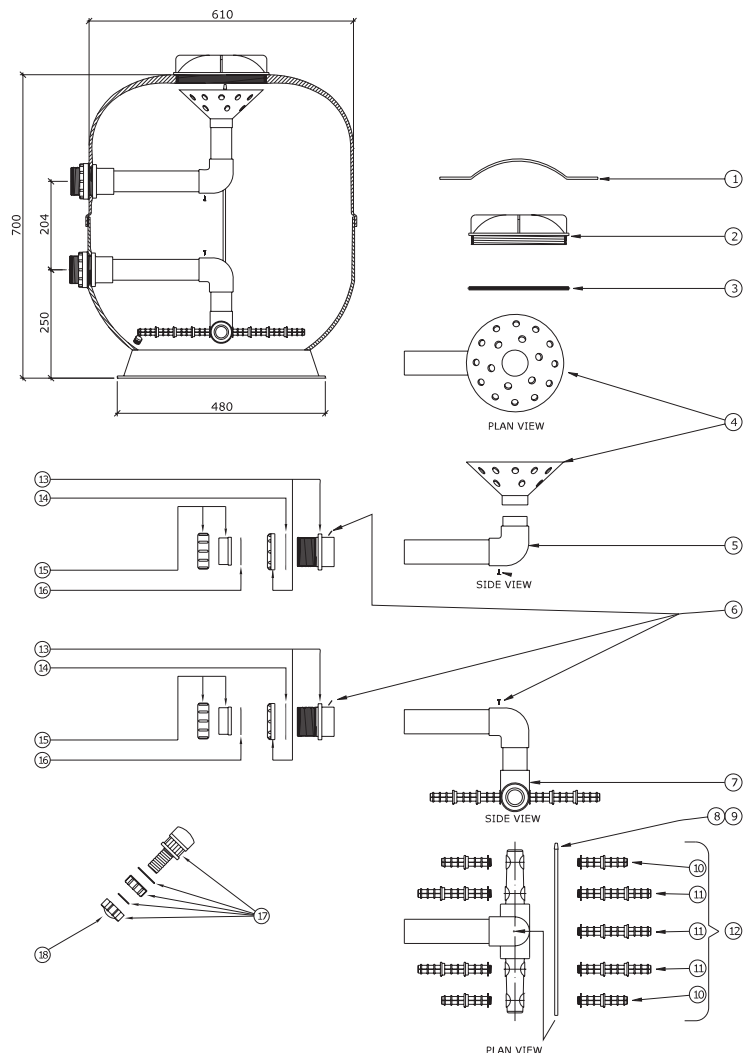

PLEASE NOTE: 1.1/2" Lacron filters manufactured pre 2004 will have union adaptors (Barrel Unions) with **flat gaskets**
1.1/2" Lacron filters manufactured post 2004 will have union adaptors (Barrel Unions) with 'O' rings