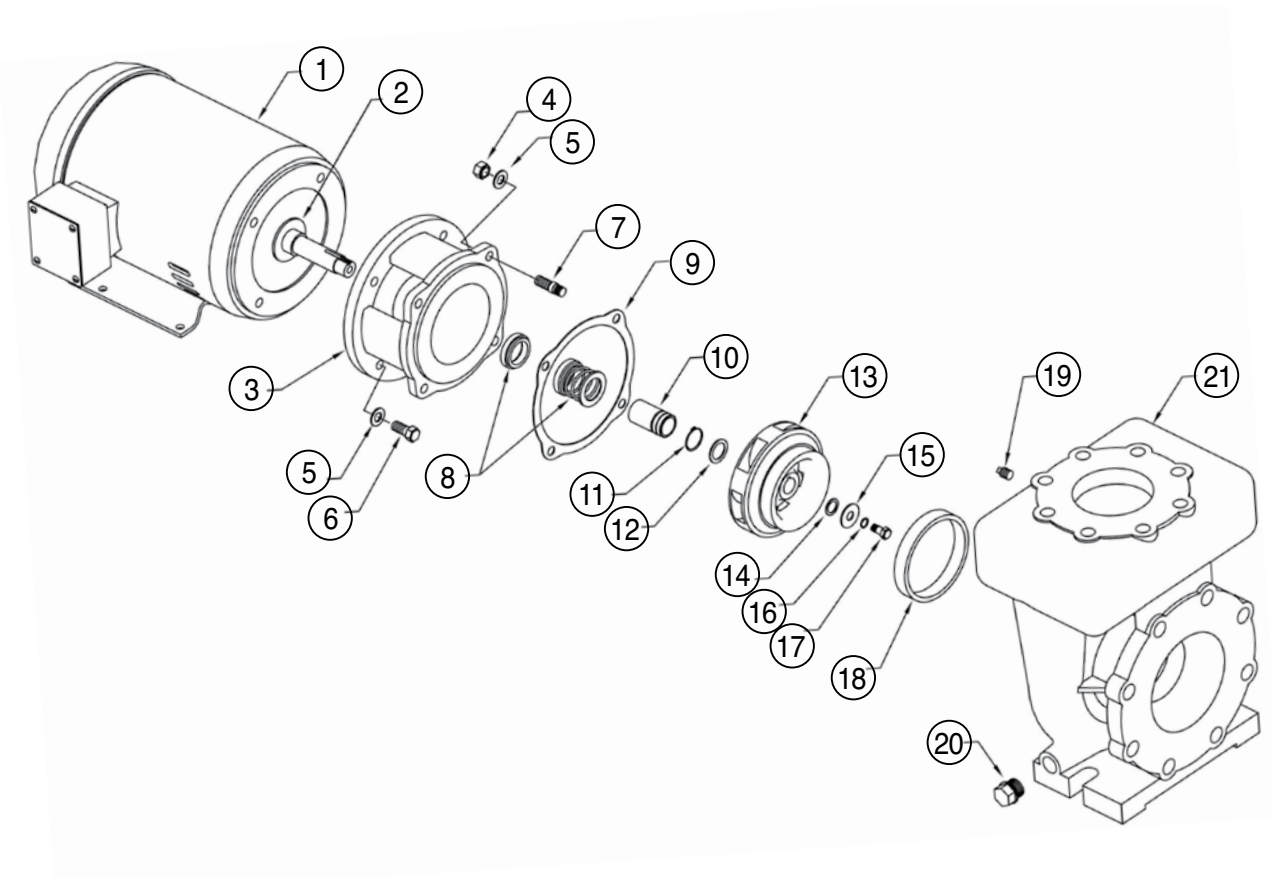

Cast Iron Pump