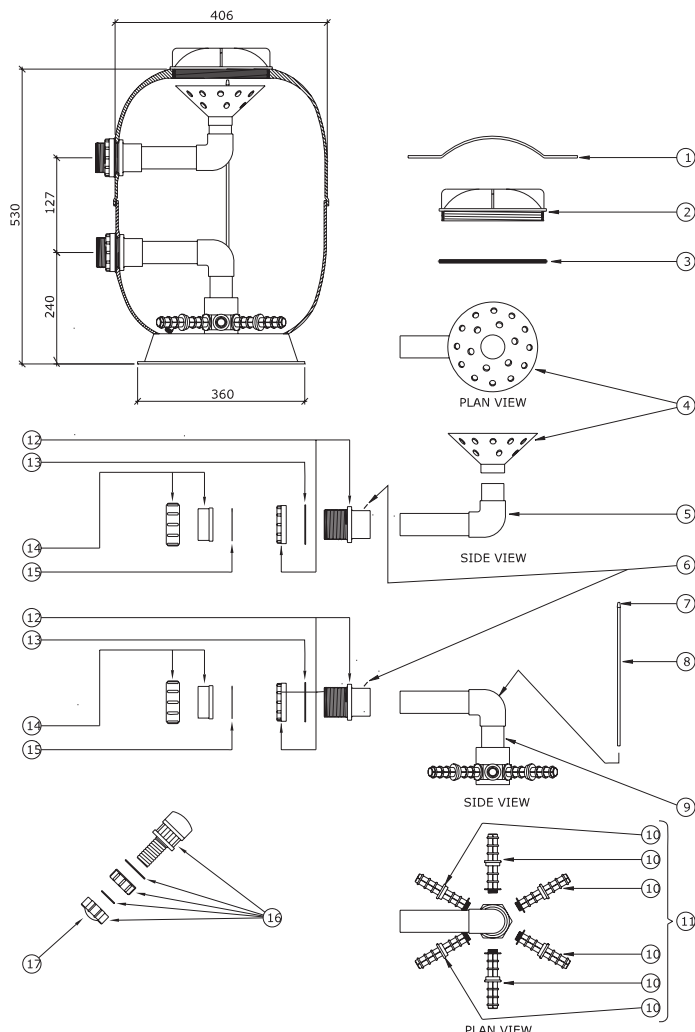

PLEASE NOTE: 1.1/2" Lacron filters manufactured pre 2004 will have union adaptors (Barrel Unions) with **flat gaskets**
1.1/2" Lacron filters manufactured post 2004 will have union adaptors (Barrel Unions) with 'O' rings