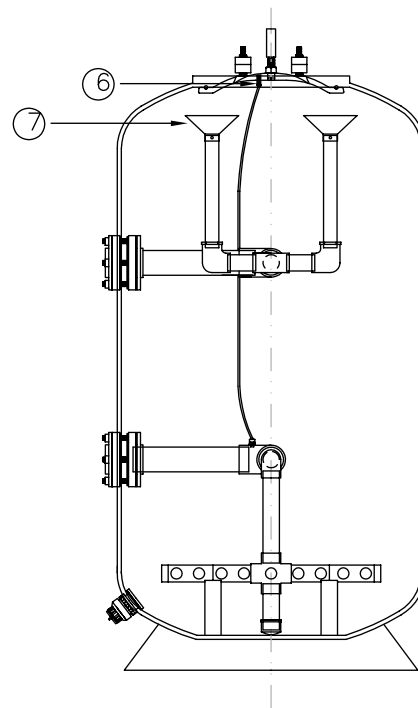

Part Number	Product Description	Nos.	Diagram No.	Port Size
W22634		2	3a	3"
W22139	Flange Stud Ring	2		4"
W22410		2		6"
1216801		6	3b	3"
63453063	Gasket Flange	6		4"
W02251		6		6"
1216803		4	3c	3"
12161004	PVC Flange	4		4"
W12540		4		6"
W22633		2	3d	3"
W22141	Flange Clamp Ring	2		4"
W22142		2		6"
W12126		8	3e	3"
W12126	Washer SS304	16		4"
W12539		16		6"
W12912		8	3f	3"
W12912	Hex Nut SS304	16		4"
W12910		16		6"