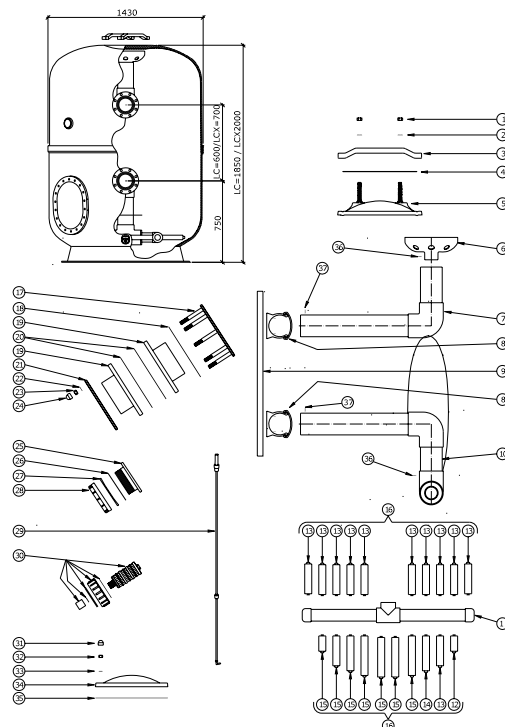

Note: For LCX/LCP made post year 2007, refer to SMDD/SPDD spare list