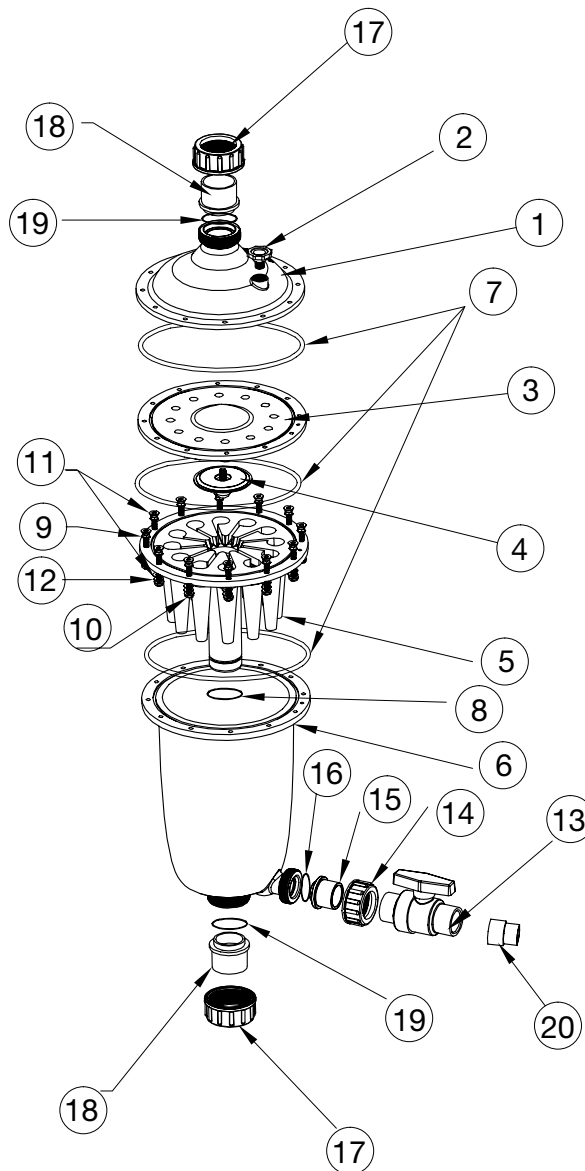

MultiCyclone 12 Centrifugal

Part Number	Product Description	Diagram No.	LIST PRICE
613130	Multicyclone Collector 40mm Blank	1	€ 44.81
620221	Air Relief Value New Style Blk	2	€ 5.09
W22282	Multicyclone Manifold Plate 12 Cyclone 40mm	3	€ 14.50
W22283	Multicyclone Flow Director 40mm	4	€ 8.02
61317	MultiCyclone Body 40mm 12 Cyclone	5	€ 138.17
61312	MultiCyclone Sediment Bowl 40mm	6	€ 272.72
61308	Body 'O' Ring BS268 3 per	7	€ 7.32
S0614511	Body 'O' Ring BS224	8	€ 15.97
W12781	Bolt M6 x 50mm Hex Head SS304 12 per	9	€ 3.36
6340062	Nut Hex M6 Brass Nickle Plated 12 per	10	€ 1.77
W12782	Washer M6 Flat SS304 24 per	11	€ 3.31
W12783	Washer M6 Spring SS304 12 per	12	€ 3.31
140252	Compact Ball Valve 25mm Black	13	€ 19.39
1222256	B/U Lock Nut 25mm Black	14	€ 5.13
1222253	B/U P/End Slip/Slip 25mm Black	15	€ 2.18
644790	O Ring BS218	16	€ 0.93
W02209BLK	B/U Locking Nut 40mm Black	17	€ 2.30
W02210BLK	B/U P/End Slip/Slip 40mm Black	18	€ 2.30
64449B	B/U P/End Slip/Slip 50mm Metric Black E	18	€ 2.30
W02213	O Ring 40mm B/U EPDM	19	€ 3.90
622432	Adaptor 1" to 32mm Metric	20	€ 6.18