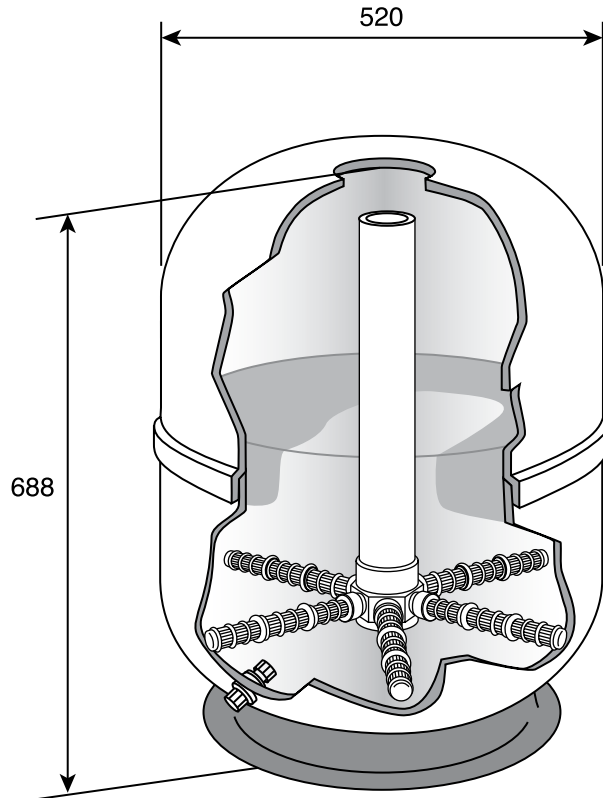

Lacron TMV-18"

Part Number	Product Description	Diagram No.	LIST PRICE
1366A (W12246)	18" Top Mount Internals (less candles)	1	€ 44.03
6007 (W02985)	120mm Lateral (candle) (6)	2	€ 11.62
1393 (W12247)	18" Lateral (candle) Set	3	€ 61.39
1314 (W02068)	Top Mount Valve O Ring	4	€ 12.47
6001 (W02026BLK)	Drain Plug Complete	5	€ 17.86
W02522C	Drain Plug Cap	6	€ 7.46
621320	Centre Stem O Ring	n/s	€ 6.99

SIDE VIEW

PLAN VIEW

Lacron TMV-20"

Part Number	Product Description	Diagram No.	LIST PRICE
1367E (W12274)	20" Top Mount Internals (less candles)	1	€ 55.55
W02986 + W02991	120mm x 40mm (candle) (x 6)	2	€ 11.62
1393A (W12275)	20" Lateral (candle) Set	3	€ 45.36
1314 (W02068)	Top Mount Valve O Ring	4	€ 12.47
6001 (W02026BLK)	Drain Plug Complete	5	€ 17.86
W02522C	Drain Plug Cap	6	€ 7.46
621320	Centre Stem O Ring	n/s	€ 5.09