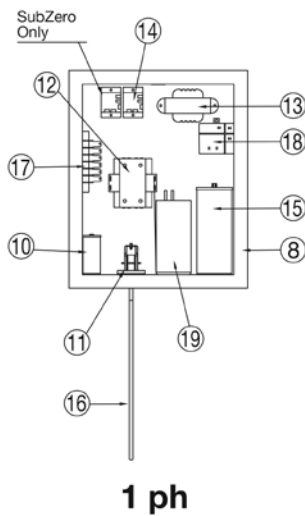

Electrical Box
(all models)