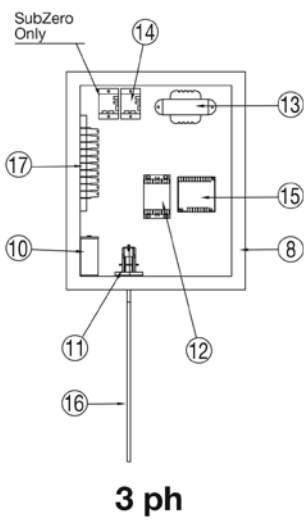

Electrical Box
(all models)

The images are for illustration only and may differ slightly to your unit model.