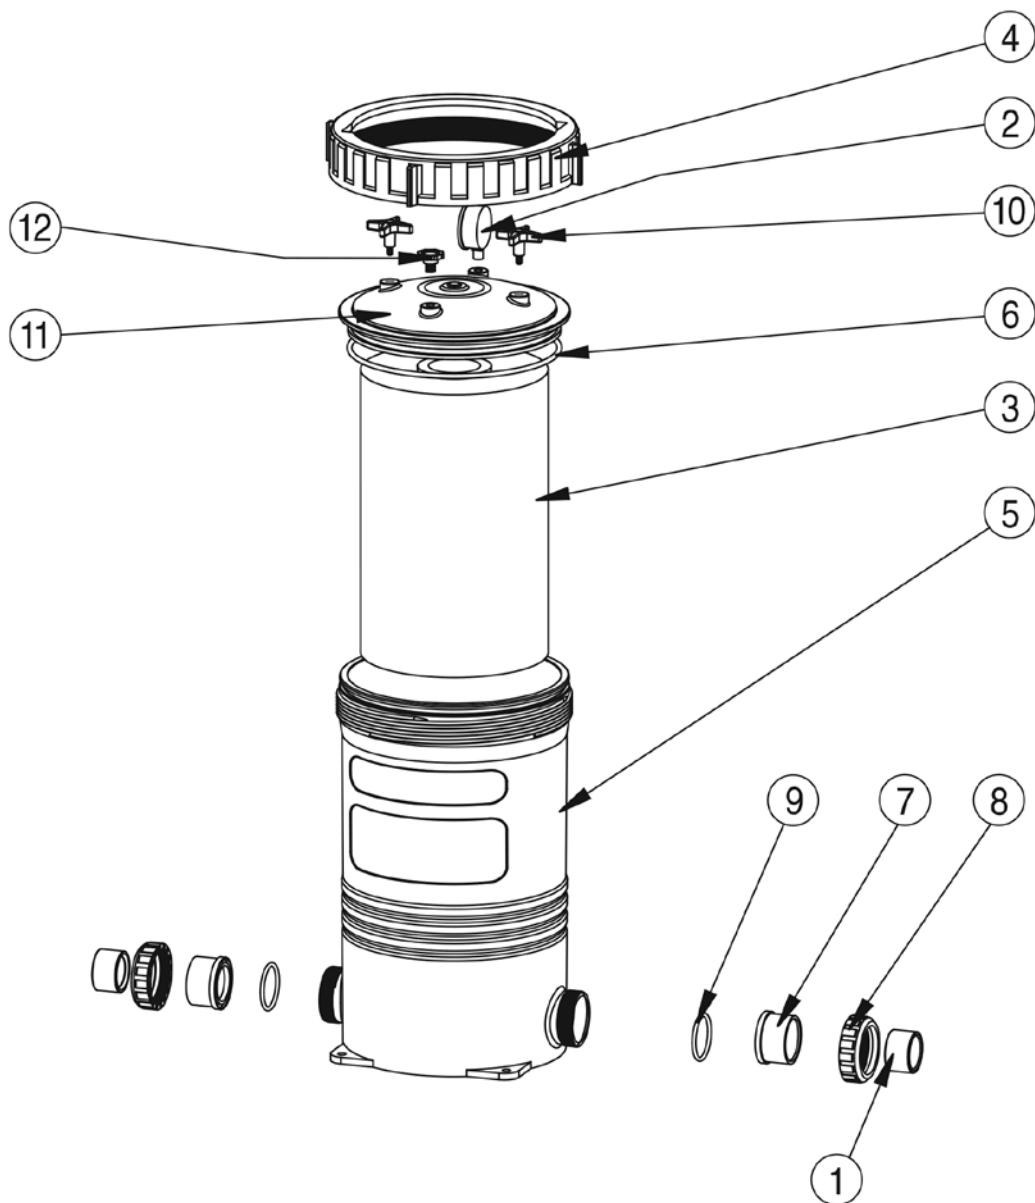

Opal Cartridge Filters

Part Number	Product Description	Diagram No.	LIST PRICE
12555BLK	Reducing bush 50 x 40mm Black	1	€ 3.69
621632	Liquid Filled Pressure Gauge Bottom Mount 400kPa	2	€ 35.60
701033	Filter cartridge 120 sqft	3	TBA
701039	Filter cartridge 135 sqft	3	€ 215.49
701034	Filter cartridge 150 sqft	3	€ 270.52
701038	Filter cartridge 180 sqft	3	€ 256.44
AXFI0100	Opal tank lock ring	4	€ 131.24
AXFI0120	Opal pewter tank only 3.5 bar	5	TBA
620271	ORING OPAL LID (P280 279.5 X 8.4)	6	€ 14.72
AXFI014	Opal black union tail	7	€ 4.00
AXFI016	Opal black lock ring	8	€ 7.90
AXFI018	Opal union o'ring	9	€ 2.83
AXFI168	Opal handle	10	€ 7.66
AXFI0082	Opal lid only (5mm smaller in diameter than AXFI081)	11	TBA
620221	Air relief valve	12	€ 5.09