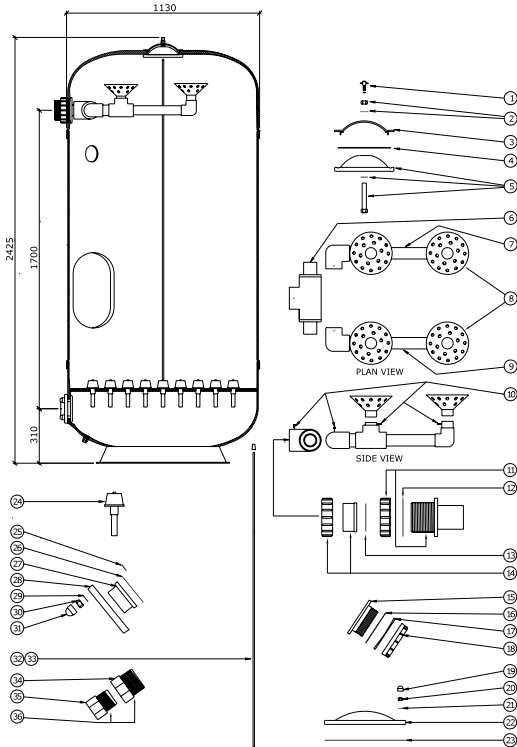

Part Number	Product Description	Diagram No.	LIST PRICE
W12076	Nylon Air Relief Tap + 'O' Ring		€ 12.95
W12248	Small Oval Lid Retaining Clamp C/W Screw & Nut		€ 64.67
1993 (W12284)	Small Oval Lid 'O' Ring		€ 17.53
W12135	Small Oval Lid		€ 141.43
1423C	42" Main Header 'T'	6	€ 253.66
1423B	Dbk 42 Rhs Header Rose	7	€ 12.28
W02066	Rose Distributor	8	€ 12.29
1671	3/4" Self Tapping Screw (Pack Of 10)	10	€ 7.37
6017 (W02252B + W2254B)	3" Bulkhead Fitting (Plus Nut)	11	€ 52.57
6019 (1560)	3" Bulkhead Gasket (Pack Of 2)	12	€ 18.72
6018 (W02253BLK / W02255BLK / W02255EBLK)	3" Adaptor Union (Plus Sleeve) 'O' Ring Type	16	€ 43.28
6020 (1559)	3" Adaptor Gasket (Set Of 2) Pre 2007	17	€ 15.79
6020A	3"/90mm Adaptor 'O' Ring (Set Of 2) Post 2007	17	€ 15.63
1290	Threaded Clear Acrylic Disc	15	€ 145.56
1789	2" S.n.n Gasket (3mm Thk)	16	€ 3.59
1434	2" Countoured Spacing Disc	17	€ 7.47
W12065	2" S.n.n Body + Nut	18	€ 33.45
1767	M12 Black Nut Cap (Pack Of 10)	19	€ 10.59
1685	M12 Ss Nut	20	€ 1.99
1684	M12 Ss Washer (Pack Of 5)	21	€ 6.81
W12311	18 Hole Oval Hatch Cover	22	€ 232.79
1713	18 Hole Gasket	23	€ 37.37
1547 (W12633)	Filter & Nozzle & Socket (X 71)	24	€ 17.52
1282	M16 Rubber 'O' Ring	25	€ 1.19
1710	Stub Flange Bulkhead Gasket (Bottom)	26	€ 9.47
1712	Stub Flange (Bottom)	27	€ 38.02
1711	Flange Collar (Bottom)	28	€ 68.09
1769	M16 Ss Washer (Pack Of 5)	29	€ 7.09
1762	M16 Ss Nut	30	€ 3.52
1768	M16 Black Nut Cap (Pack Of 10)	31	€ 10.59
W12045	Airbleed Cap	32	€ 4.38
17136	Dbk 42 Airbleed Tube	33	€ 15.60
1462	3/4" - 1/2" Reducing Bush	34	€ 4.59
1461	1/2" P70 Plug	35	€ 5.77
1462A (1461 + 1462)	1/2" Kok Drain Plug Complete	36	€ 85.07