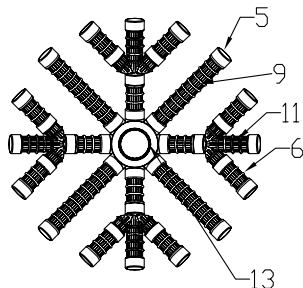

LATERAL CONFIGURATION FOR E702+

Part. No	Product Description	Qty			
		E500+	E600+	E602+	E702+
W02117PP	Lateral Cap Nut PP	16	16	16	16
W02111PP	Lateral Waterco 75 PP	8	12	12	12
W02112PP	Lateral Waterco 110mm PP	4			
W02113PP	Lateral Waterco 145mm PP		4	4	
W02114PP	Lateral Waterco 200mm PP				4
6209226	Lateral Extension Arm Assembly Short		4	4	
6209227	Lateral Extension Arm Assembly Long	4			4
W02115	Manifold Waterco 40mm	1	1		
W02116	Manifold Waterco 50mm			1	1