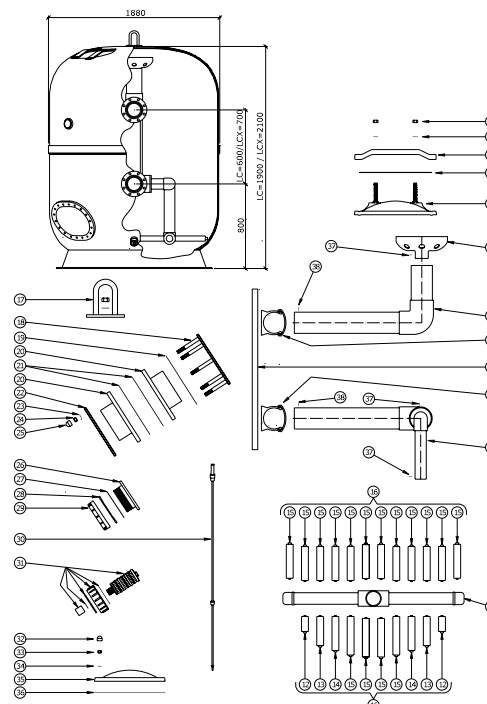

Note: For LCX/LCP made post year 2007, refer to SMDD/SPDD spare list