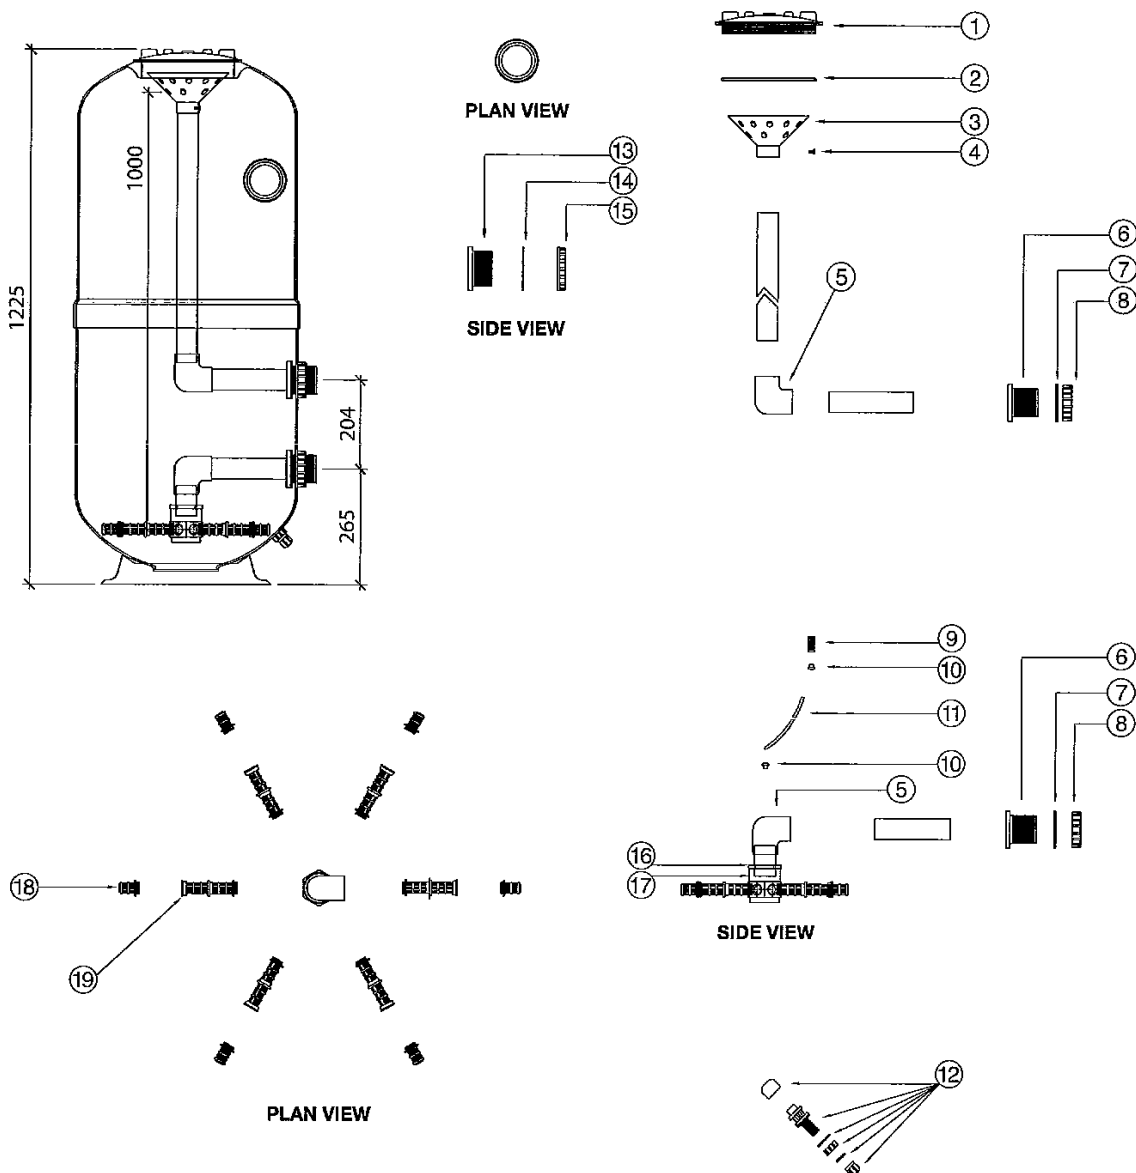

Lacron Plus Side Mount 20"

Part Number	Product Description	Diagram No.	LIST PRICE
6012 (1304A)	Lid removal tool (8" new type)		€ 53.46
W22235	Lacron Lid removal tool - Plastic		€ 20.39
6000 (6209292)	Lid (New type 8") Polycarbonate	1	€ 81.59
6011 (621053)	Lid 'O' Ring	2	€ 13.84
W02066	Rose distributor	3	€ 12.29
W02214	Screw 8 x 5/8"	4	€ 1.27
121340	Elbow 90deg. 40mm (Qty 2)	5	€ 5.92
W02272BLK	Bulkhead threaded body 40mm Black (Qty 2)	6	€ 3.66
W02268	Gasket Bulkhead body 40mm (Qty 2)	7	€ 8.84
W02271BLK	Bulkhead lock nut (Qty 2)	8	€ 4.74
W02289	Air Relief Tube Screen	9	€ 5.39
85251	Gulfstream Plug (Qty 2)	10	€ 0.98
W02558	Airbleed Tube (1 M)	11	€ 14.18
W02026BLK	Drain Plug complete 15mm	12	€ 17.86
W22314	Sight glass 2" Moulded	13	€ 13.10
W02080	Gasket Sight glass 2"	14	€ 14.10
W02567	B/Head Lock Nut 2"	15	€ 13.03
W1255BLK	Reducing Bush	16	€ 2.86
W12087	Hexagonal manifold	17	€ 4.59
W02986	Candle 40mm capped (Qty 6)	18	€ 2.91
W02991	Candle 120mm open (Qty 6)	19	€ 3.48