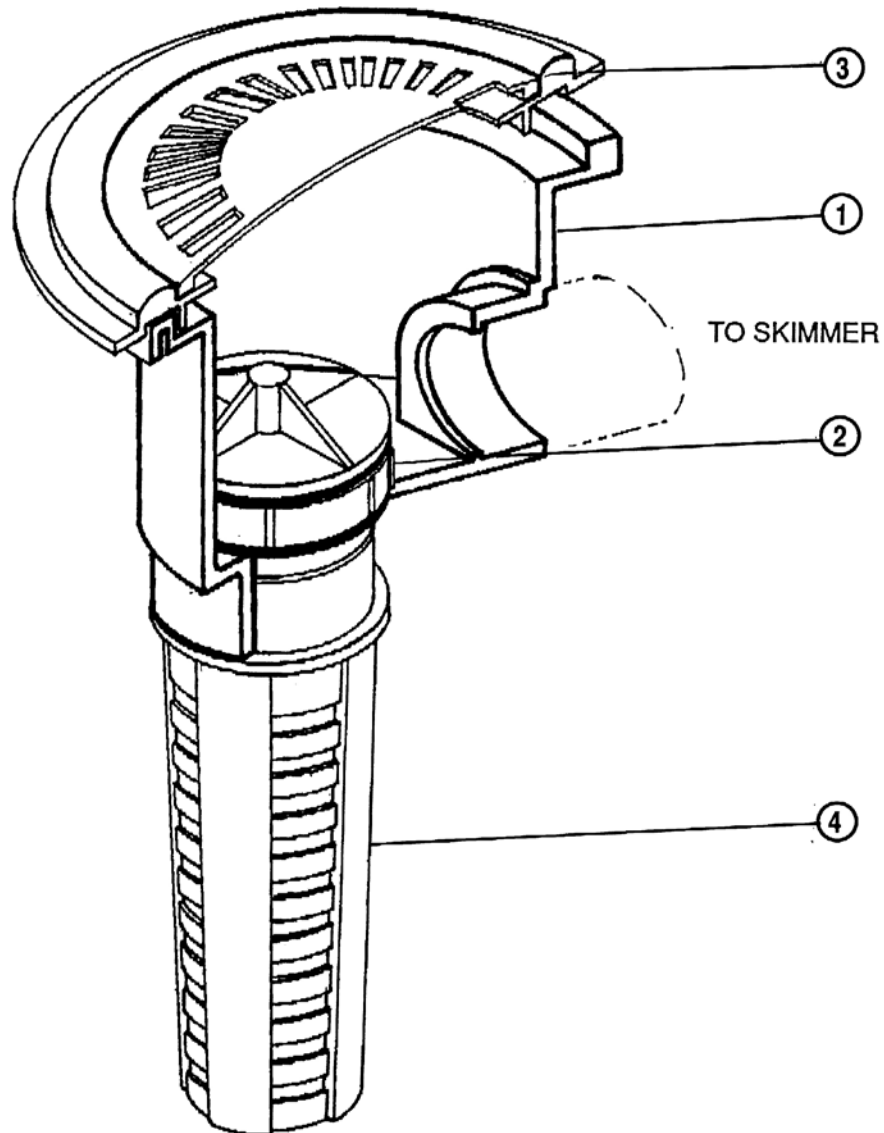

Waterco Main Drain

Part Number	Product Description	Diagram No.	LIST PRICE
29301	Main drain body	1	€ 22.15
29302	Hydrostatic valve	2	€ 13.23
29303	Cover & dress ring (white)	3	€ 253.66
29307	Cover & dress ring (beige)	3	€ 18.90
29304	Main drain stem	4	€ 10.94
29306	Screw & plug set (white)	n/s	€ 5.09
29305	Screw & plug set (beige)	n/s	€ 2.10