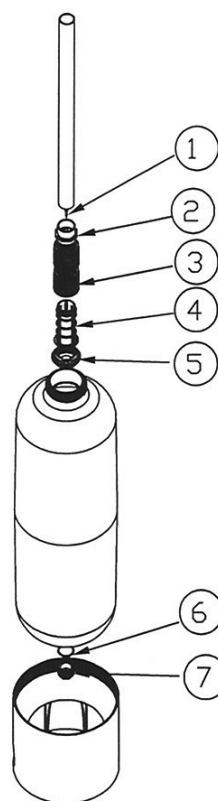

W & WD Series Deep Bed Filter

Part	Product Description	Diagram No.	LIST PRICE
2247250	W 250 tank & under drain assembly		€ 530.79
22473011	W 300 tank & under drain assembly		€ 437.09
22473571	W 350 tank & under drain assembly		€ 606.41
22474071	W 400 tank & under drain assembly		€ 726.62
22475071	W 500 tank & under drain assembly		€ 868.68
22476071	W 600 tank & under drain assembly		€ 1,114.52
22477071	W 700 tank & under drain assembly		€ 1,606.22
22483071	WD 300 tank & under drain assembly		€ 582.98
22483571	WD 350 tank & under drain assembly		€ 766.81
22484071	WD 400 tank & under drain assembly		€ 934.89
22485071	WD 500 tank & under drain assembly		€ 1,113.46
22486071	WD 600 Tank & under drain assembly		€ 1,523.13
22487071	WD 700 tank & under drain assembly		€ 1,875.01
22472502	W 250 MK2 tank & under drain assembly (suit auto valve)		€ 343.40
22473012	W 300 MK2 tank & under drain assembly (suit auto valve)		€ 559.33
W02026BLK	Drain Plug 15mm Assembly		€ 256.61
W02936	Pressure Gauge 110mm - 6 Bar		€ 207.26
855172	Adaptor A15 Clack Valve (Auto Valve)		€ 16.70
62093021	40mm End Plug	7	TBA
823319	DE Screw Elbow O-Ring 40mm	6	€ 3.54
W22279	Locater + Bayonet Assembly	5	TBA
6209222	Lateral Diverter MK2	4	TBA
6209211	Lateral W300	3	€ 3.41
6209252	Lateral Socket MK2	2	€ 1.78
W22208	Screw G8 x 1" Stainless Steel 316 P/Head	1	TBA

Part No:	Hexagonal Manifold	W02986	W02984	W02985	W02991
		LATERALS			
Model		40mm	60mm	120mm	120mm
W400/WD400	1	-	-	6	-
W500/WD500	1	6	-	-	6
W600/WD600	1	-	6	-	6
W700/WD700	1	-	-	6	6

Model W250 & W300