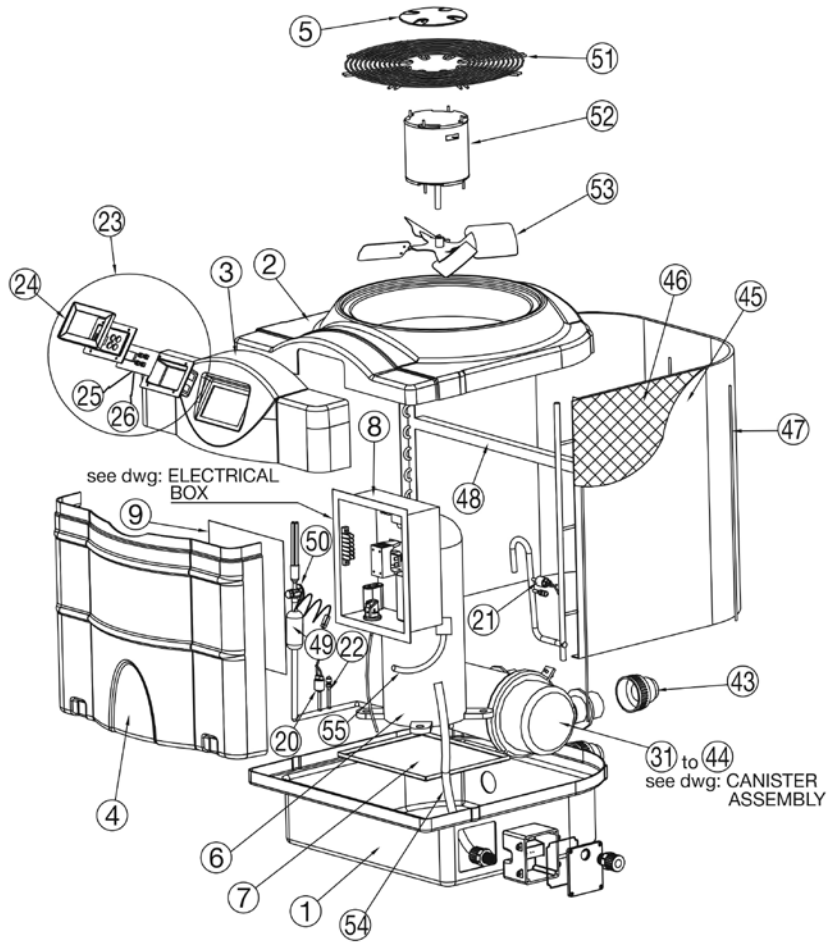

Electroheat Plus MKIII Models 25kW, 31kW, 37kW & 44kW Three Phase