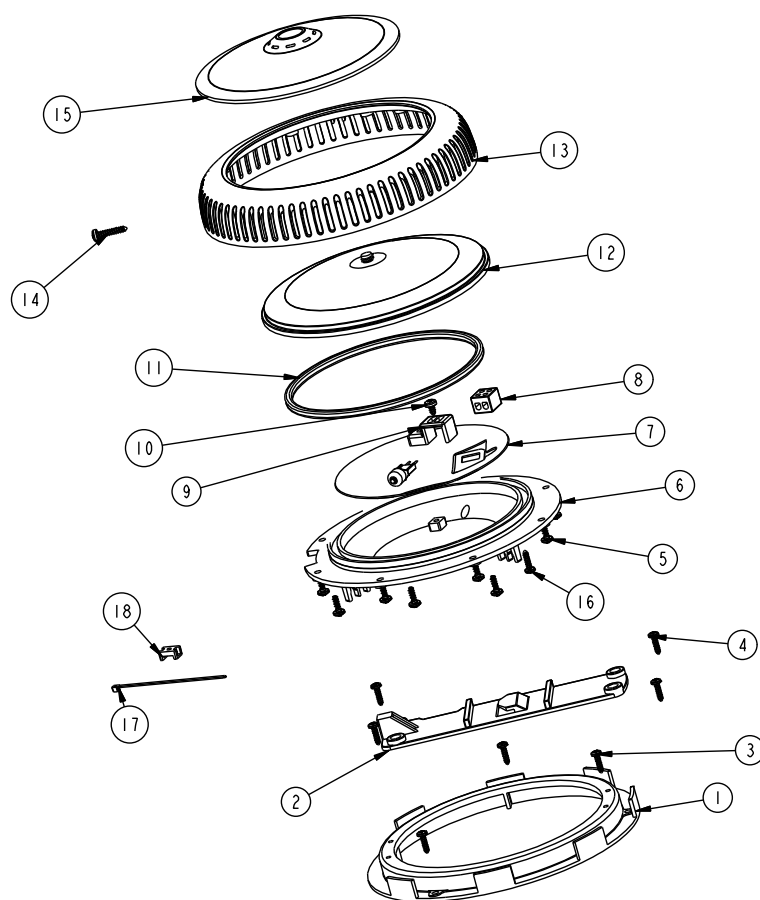

Litestream Underwater Pool Light

Part Number	Product Description	Diagram No.	LIST PRICE
65001	Light wall ring	1	€ 11.97
65002	Light bracket	2	€ 11.49
65012	Screw 8G x 13mm (each - 3 required)	3	€ 7.17
65012	Screw 8G x 13mm (each - 4 required)	4	€ 5.09
65012	Screw 8G x 13mm (each - 1 required)	5	€ 253.66
65004	Reflector Plate	7	€ 11.84
65006	Ceramic Terminal Block	8	€ 13.10
65007	Connector Block	9	€ 3.19
65013	S/S screw (connector block) 10g x 3/8 inch (each)	10	€ 1.06
65008	Light gasket	11	€ 17.56
65009	Lens – clear diffuser c/w rubber plug	12	€ 35.96
650102	Rim Pool Light MK3	13	€ 21.20
65014	Light S/S screw outer rim 10G x 5/8	14	€ 1.06
26603	Lens cover – blue	15	€ 12.72
26605	Lens cover – red	15	€ 12.72
26606	Lens cover – green	15	€ 12.72
650120	Screw 8G x 13mm (8 required)	16	€ 1.19
64603	Cable Tie	17	€ 0.28
646032	Cable Tie Clamp	18	€ 1.19
650051	Light globe 12V 100W	n/s	€ 22.02
650105	Adaptor Pool lights	n/s	€ 9.45
263080	UWL Replacement Kit - consists of:	2, 4-14, 16-18	€ 224.56
	13030 - Hose Clamp 6 - 12mm (2 required)	n/s	€ 8.26
	SB113402 - Tube PVC 8mm	n/s	€ 3.49
	861812 - Sleeve - 20mm long (2 required)	n/s	€ 0.28
65016	U/W light w/o lead and globe		€ 168.95
26500	Transformer 22volt	n/s	€ 253.61
26505	Transformer 12volt	n/s	€ 253.61
26503	Transformer 12volt plug in	n/s	€ 253.61
26601	Vinyl/fiberglass conversion kit	n/s	€ 26.22