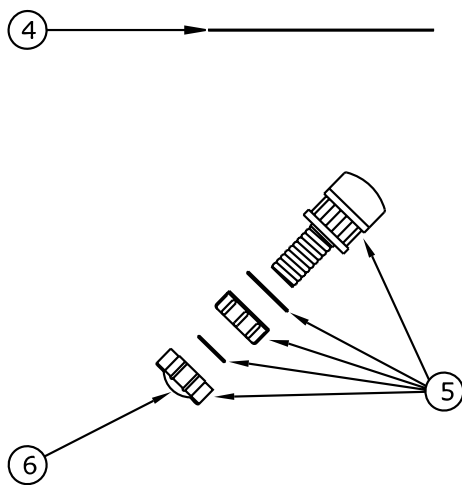

Lacron TMV-20"

Part Number	Product Description	Diagram No.	LIST PRICE
1367E (W12274)	20" Top Mount Internals (less candles)	1	€ 55.55
W02986 + W02991	120mm x 40mm (candle) (x 6)	2	€ 11.62
1393A (W12275)	20" Lateral (candle) Set	3	€ 45.36
1314 (W02068)	Top Mount Valve O Ring	4	€ 12.47
6001 (W02026BLK)	Drain Plug Complete	5	€ 17.86
W02522C	Drain Plug Cap	6	€ 7.46
621320	Centre Stem O Ring	n/s	€ 5.09