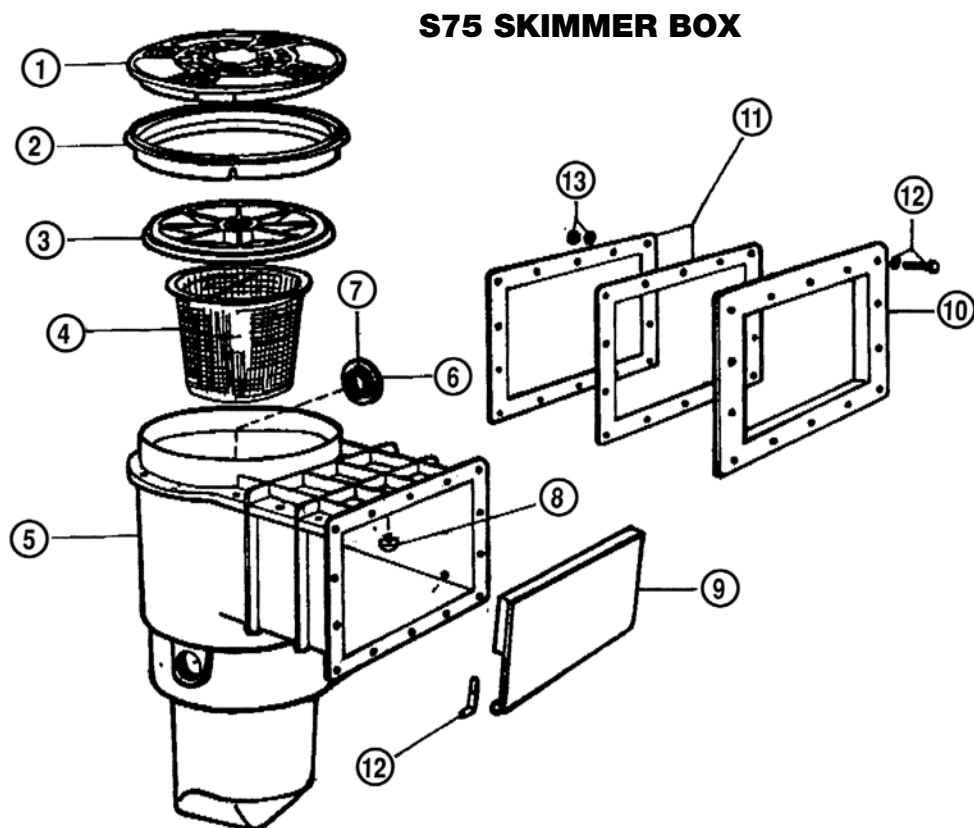

Part Number	Product Description	Diagram No.	LIST PRICE
62411S	Deck lid Sandstone colour	1	€ 47.26
624119S	Commercial deck lid assembly T/lock Sandstone GFABS	1	€ 65.61
624171S	Deck Lid MK2 (Suit Twist Lock Type) Sandstone	1	€ 7.17
624181S	Supaskimmer, S75 T/lock Square ring - Sandstone colour	2	€ 5.09
6241019S	Commercial dress ring T/lock Sandstone GFABS	2	€ 253.66
62410S	Dress ring Sandstone colour	2	€ 42.02
624191S	Round Dress Ring Twist Lock - Sandstone	2	€ 53.96
624105	Dress Ring Extension - 60mm	n/s	€ 5.09
32717	Vacuum plate / Skimtrol Assy	3	TBA
62403	Leaf basket	4	€ 20.49
624032	Leaf basket lock down type	4	€ 20.49
62404	1½" Plug	6	€ 17.37
29260	Escutcheon Assembly Kit	n/s	€ 34.60
292631	Skimmer face plate	10	€ 14.80
829111	Gasket set (2)	11	€ 12.97
62444	Stainless steel screws (14) Each	12	€ 0.91
29264	Template	13	€ 0.95
62439	Escutcheon CL11	n/s	€ 4.61
62416	Weir door stop	8	€ 1.55
62407	Weir door assembly	9	€ 30.98
62412	Weir door clip	12	€ 3.30
624005	Skimmer S75 Body	5	TBA
62469	Vacuum plate o ring BS 272	n/s	€ 9.75
62421	Skimmer lintel	n/s	€ 22.27
W22579	Skimmer deck lid latch s/stone post Oct 2012	n/s	€ 0.93
W22580	Skimmer deck lid slider s/stone post Oct 2012	n/s	€ 0.28

** 29263 & 29267 replaced by 292631 & 62439