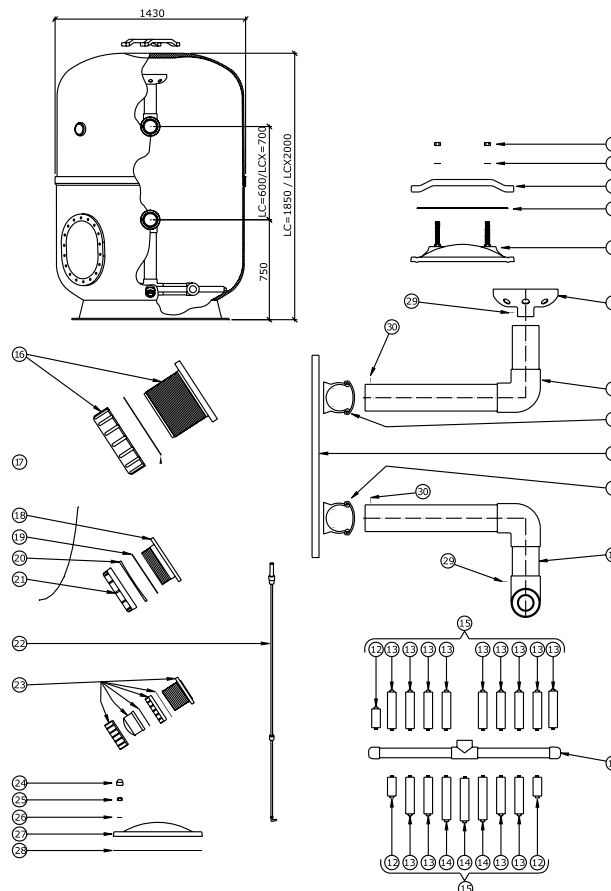

Lacron LCX/LCP - 1200

Part Number	Product Description	Diagram No.	LIST PRICE
6209430	Lacron Lid Yoke	3	€ 120.67
2611	Lacron Oval Lid 'O' Ring	4	€ 42.38
W12308	Manhole Lid 4 Stud Complete With Yoke, Nuts, Bolts 'O' Ring	1 to 5	€ 669.82
17501A	3" Rose Distributor	6	€ 5.09
1373E	Lcx-Lcp 1200 Header Assy Complete	7	€ 253.66
2618	1 M Variable Brace Bar	8	€ 71.84
2613	3" Pipe Clamp Set Complete	9	€ 16.07
1373C	Lcx 1200 Underdrain Assy Complete	10	€ 5.09
1373A	Drilled & Tapped Collector Set	11	€ 374.30
1318	Heavy Duty Laterals 113mm (Lcx) (X 6)	12	€ 14.63
1319	Heavy Duty Laterals 206mm (Lcx) (X 26)	13	€ 23.37
1320	Heavy Duty Laterals 238mm (Lcx) (X 6)	14	€ 26.31
1373D	Heavy Duty Lateral Set Complete	15	€ 767.85
1524	3" Bulkhead & Nut	16	€ 13.89
1560	3" S.n.n Gasket (Set Of 2)	17	€ 18.72
1290	Threaded Clear Acrylic Disc	18	€ 160.62
1789	2" S.n.n Gasket (3Mm Thk)	19	€ 3.59
1434	2" Countoured Spacing Disc	20	€ 7.47
W12065	2" S.n.n Black	21	€ 33.45
17500B	LCX 1200 Airbleed Assy Complete	22	€ 70.89
W04058BLK	1.5" Sand Drain Complete	23	€ 89.65
1767	M12 Black Nut Cap (Pack Of 10)	24	€ 10.59
1685	M12 S/S Nut	25	€ 1.99
1684	M12 S/S Washer (Pack Of 5)	26	€ 6.81
42809A	Large Oval Hatch (18 Hole)	27	€ 256.81
1713	Oval Hatch Gasket (18 Hole)	28	€ 37.37
1753	M6 X 25mm Set Screw (Pack Of 10)	29	€ 4.73
1753A	M6 X 20mm Set Screw (Pack Of 10)	30	€ 4.73
1547 (W12633)	Filter Nozzle & Socket (LCP)	n/a	€ 17.52

Note: For LCX/LCP made post year 2007, refer to SMDD/SPDD spare list