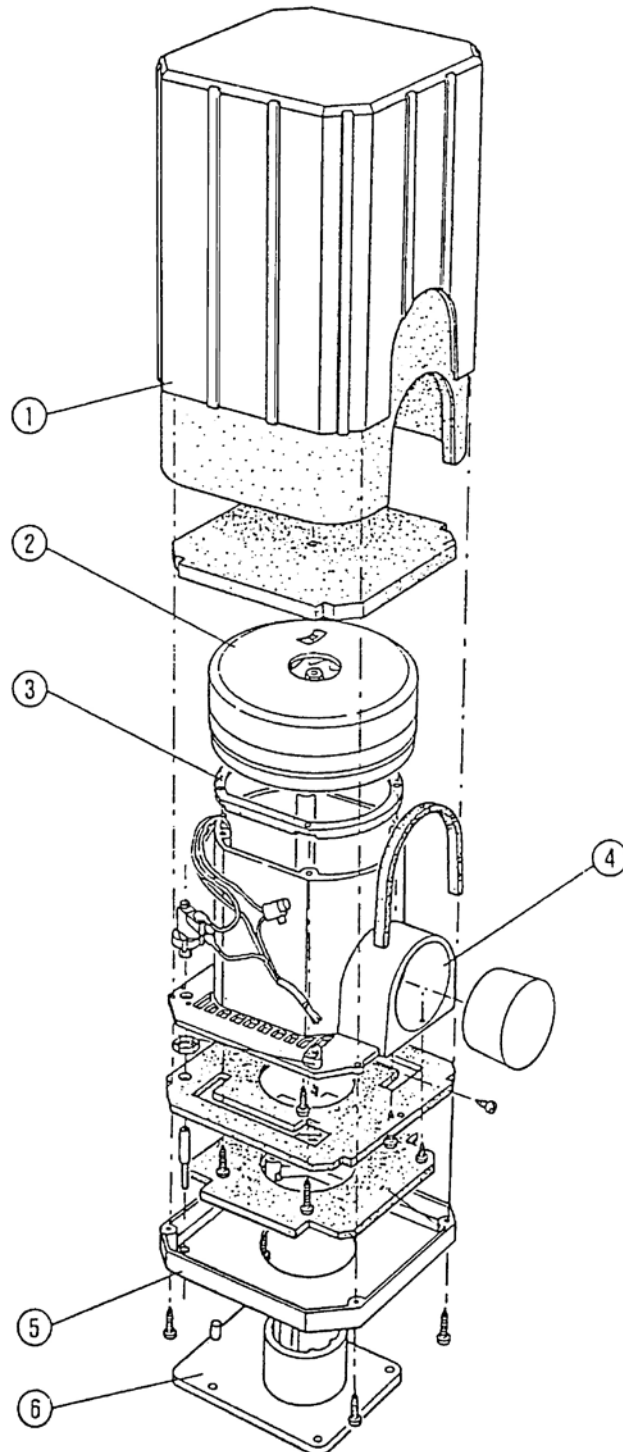

Whisper Air / Airflo Blowers

Part Number	Product Description	Diagram No.	LIST PRICE
S130501	Blower outer housing	1	€ 50.44
S07267L	Blower motor	2	€ 276.45
S130551	Blower motor mounting gasket	3	€ 7.17
S130581	Internal motor mount	4	€ 5.09
S130531	Blower bottom cowl	5	€ 253.66
S130511	Blower base (stand)	6	€ 17.85
S130571	Plug		€ 2.57
S13785	Blower motor brushes (each)		€ 58.04
S12811	Air Switch Latch		€ 87.73
82443911	Fair-Rite Suppression Core		€ 10.83
82443905	EMI Filter		€ 45.52