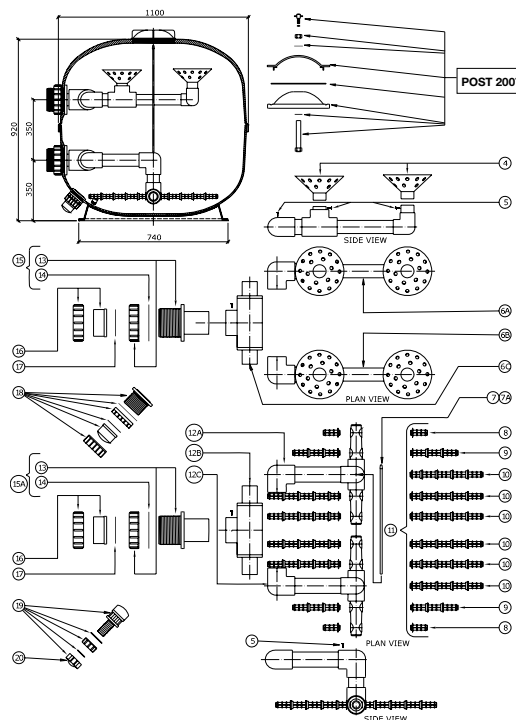

For filters supplied prior to Clamp Style Lid

6012 (1304A)	Lacron Lid Removal Tool (8" New Type)	1	€ 53.46
6000 (6209292)	Lacron Lid (Polycarbonate 8" New Type)	2	€ 81.59
6011 (1316)	Lacron Lid 'O' Ring	3	€ 13.84

Post 2007 'Clamp Lid'

W12076	Nylon Air Relief Tap + 'O' Ring	€ 12.95
W12248	Lid Retaining Clamp C/W Screw & Nut	€ 64.67
W02933	Small Oval Lid O Ring	€ 17.52
W12135	Small Oval Lid	€ 141.42