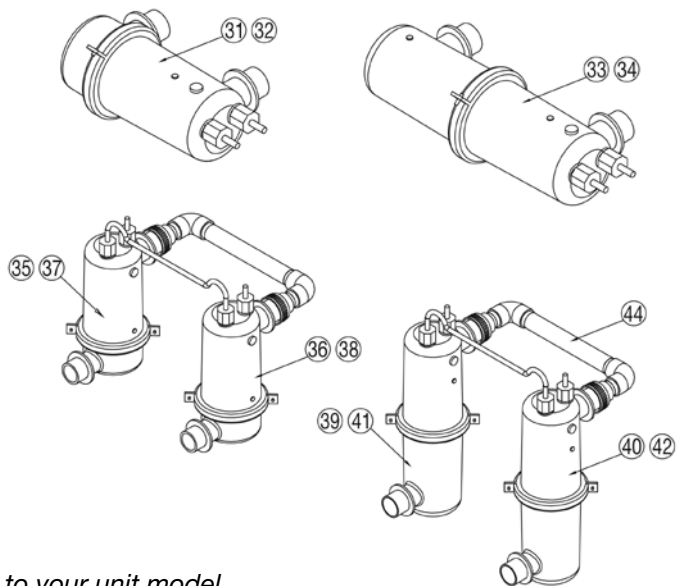

Canister Assembly
(all models)

The images are for illustration only and may differ slightly to your unit model.