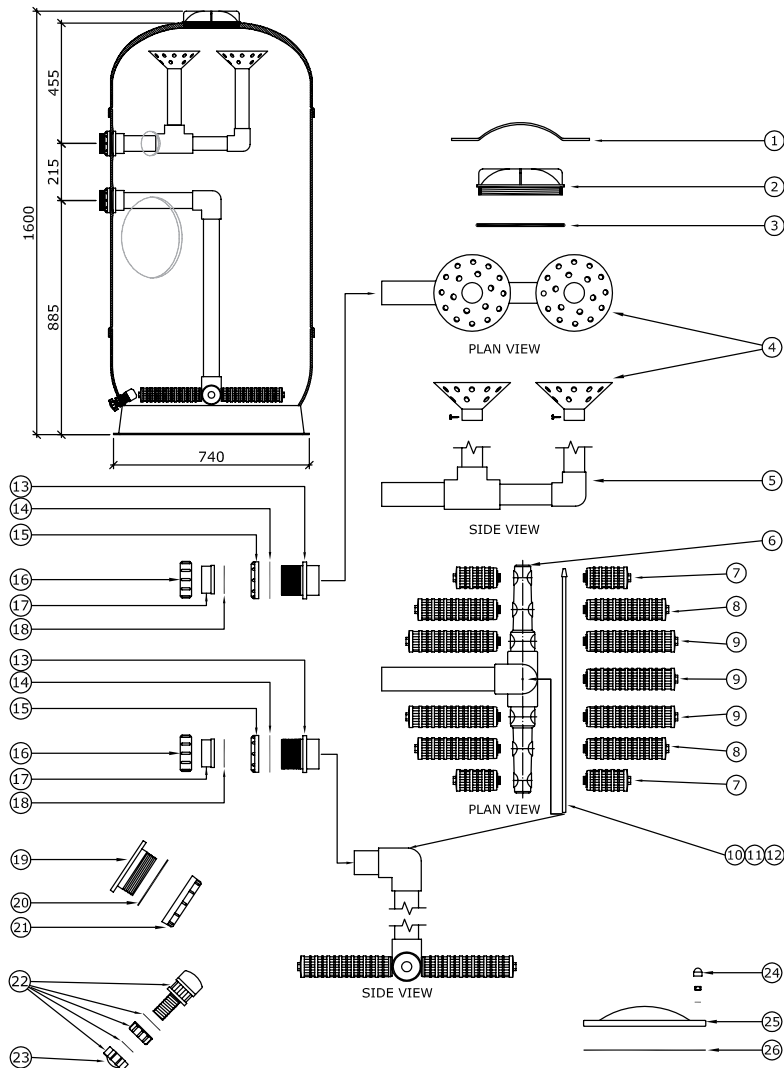

Lacron MBF - 30"

Part Number	Product Description	Diagram No.	LIST PRICE
W22235	Lid Tool	1	€ 20.39
6000	8" Clear Lid	2	€ 81.59
-	O-Ring for 8" Clear Lid	3	€ 13.84
W02066 (6011)	Funnel	4	€ 12.29
121340	Elbow 1 1/2" x 90 Deg	5	€ 5.92
W12089	LCT Extension 2" x 3 Holes	6	€ 13.93
W12231 (1318)	113mm Heavy Duty Lateral	7	€ 14.64
W12232 (1319)	206mm Heavy Duty Lateral	8	€ 23.37
W12233 (1320)	237mm Heavy Duty Lateral	9	€ 26.31
W02550	Air Bleed Tube 740mm	10	€ 24.39
W02289	Air Relief Tube Screen	11	€ 5.39
85251	Gulf Stream Plug	12	€ 0.98
W12067	Bulkhead Body 2" Lacron 1268A	13	€ 9.64
W12252	Gasket Bulkhead 2" Lacron L1521	14	€ 14.90
W12066	Bulkhead Locking Nut 2" Lacron 1268A	15	€ 9.63
W02982	B/U Locking Nut 2" Lacron 1270A	16	€ 9.45
W02983	B/U Plain End S/S 2" Lacron 1270B	17	€ 5.60
W12253	B/U Gasket 2" Lacron L1523	18	€ 3.02
W22314	Sight Glass 50mm Moulded	19	€ 13.10
W02080	Gasket 100 x 81 x 3mm Rubber	20	€ 14.10
W02567	Bulkhead Locking Ring 50mm Blk	21	€ 13.03
W02026BLK	Drain Plug Complete 15mm	22	€ 17.86
W02522C	Drain Plug Wing Nut 15mm	23	€ 7.46
W12236	Cap Black M8 Nut Lacron L1766	24	€ 1.20
W12050SB	Lid 10-Hole Fibreglass Sapphire Blue	25	€ 432.71
W12216	O-Ring G210 (5.7 x 209.3mm)	26	€ 11.08