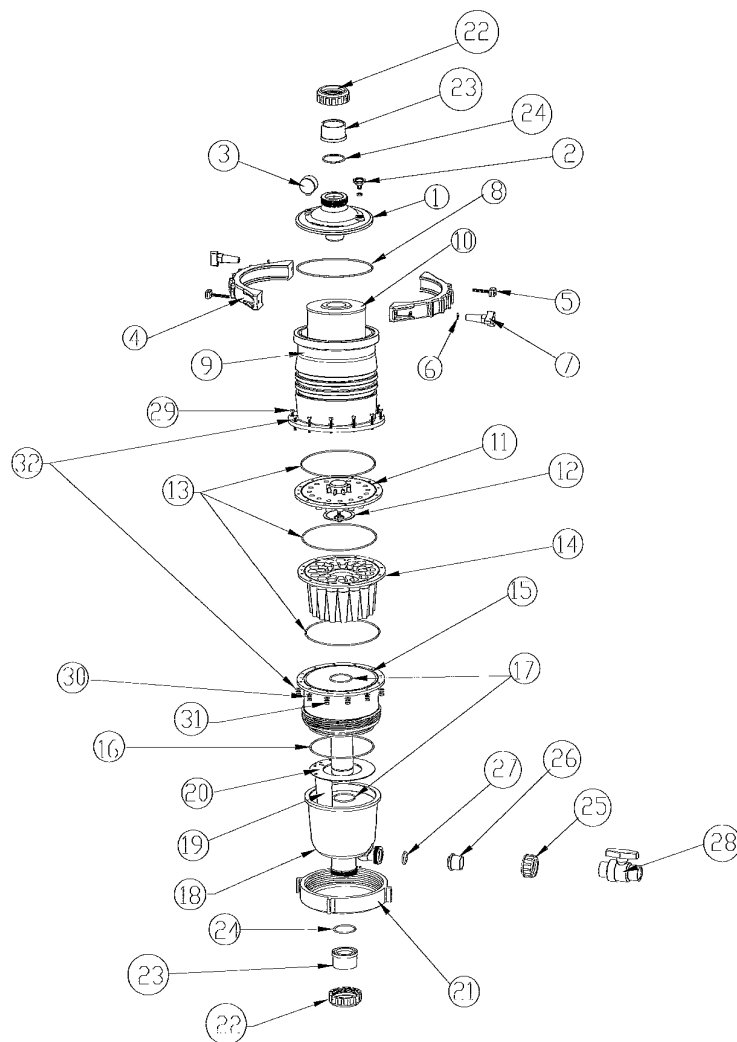

MultiCyclone 16 Plus / Ultra Cartridge Filter

Part Number	Product Description	Diagram No.	LIST PRICE
613150	Multicyclone Collector 50mm Clamp Type	1	€ 55.43
620221	Air Relief Tap	2	€ 5.09
W02703	Pressure Guage Dry 400	3	€ 7.17
6220202	Clamp Band (Qty req. 2)	4	€ 41.63
622203	Screw Overmolded M8 x60 S/S A2 Hex Bolt (qty req. 2)	5	€ 40.50
W22280	Washer Flat M8 Brass (Qty req. 2)	6	€ 16.43
W02195TLJ	DE Knob w B/106 head (Qty req. 2)	7	€ 9.00
W12612	O' Ring 4 x 200	8	€ 5.09
61311	M/Cyclone Cartridge Housing 50mm MC16 Plus	9	€ 204.44
61326	M/Cyclone Cartridge Housing 50mm MC16 Ultra	9	€ 204.45
62451	M/Cyclone Cartridge Element 40 sq ft	10	€ 101.60
62453	M/Cyclone ultra Cartridge Element 75 sq ft	10	€ 128.10
61308	Body Ring 'O' Ring BS268 (Qty req. 3)	13	€ 7.32
61303	M/Cyclone Separator	14	€ 138.18
61302	M/cyclone Sediment Bowl	18	€ 272.83
6340245	2" Half union connection (imperial)	22,23,24	€ 9.02
63402400	63mm Half union connection (metric)	22,23,24	€ 9.02
1222252	1"/25mm Half union connection	25,26,27	€ 7.33
140252	Compact Ball Valve	28	€ 19.39
W12984	Bolt M6 x 45mm Hex Head SS304 (Qty req. 12)	29	€ 3.03
W12783	Washer M6 Spring SS304 (Qty req. 12)	30	€ 3.31
6340062	Nut Hex M6 (Qty req. 12)	31	€ 0.45
W12782	washer M6 Falt SS304 (Qty req. 24)	32	€ 0.45