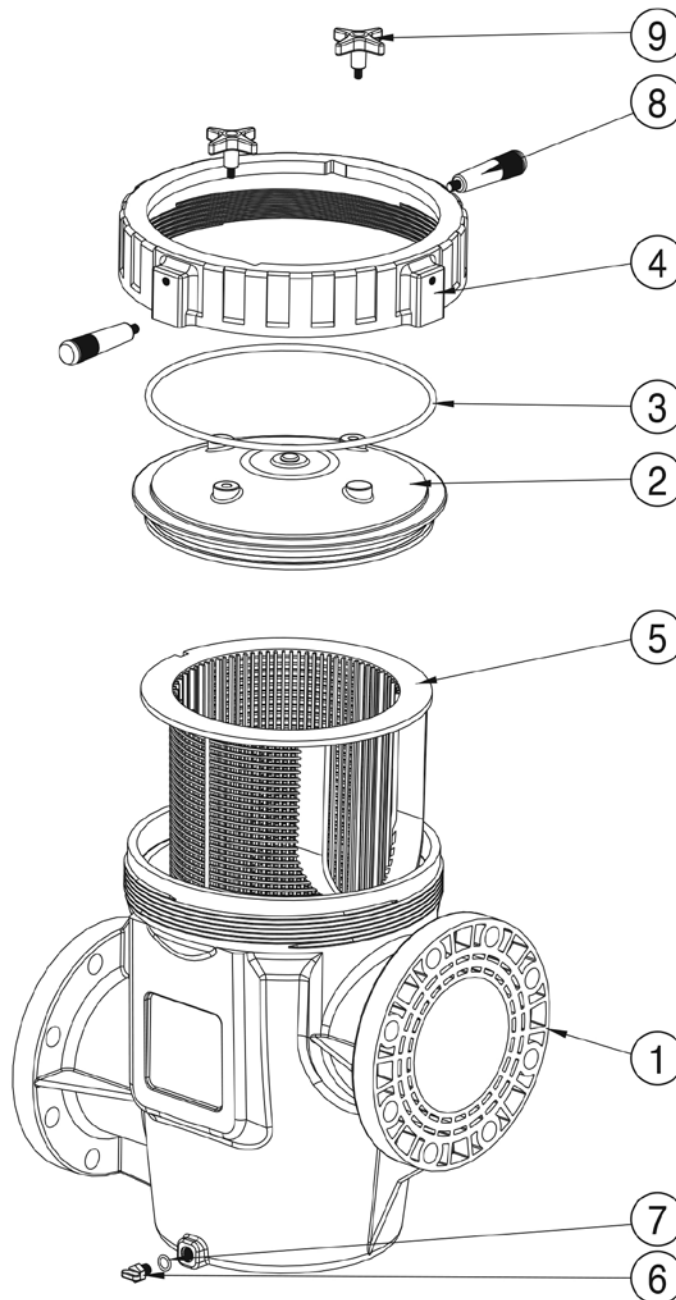

Hydro Commercial Strainer

Part Number	Product Description	Diagram No.	LIST PRICE
63409031	PP Strainer Housing 4" Threaded Port SS	1	€ 191.66
63409032	PP Strainer Housing 6" Flange Port SS	1	€ 207.22
63450581	PP Strainer Housing 4" Flange Port B/Hydro	1	TBA
63450582	PP Strainer Housing 4" Threaded Port B/Hydro	1	TBA
63450580	PP Strainer Housing 6" Flange Port B/Hydro	1	TBA
63450500	Hair & Lint Pot Lid 12" PC Clear	2	€ 141.21
62027	Opal Lid O Ring BS452A	3	€ 26.09
620232	Filter Lock Ring 12"	4	€ 377.20
63450520	Strainer Basket PP	5	€ 120.73
63402302	Drain Plug 1/4" BSP	6	€ 2.30
620193	O Ring BS112	7	€ 2.94
6202321	Handles x 2, Opal Lid/12" + 16" lock ring	8	€ 40.49
AXF168	CF Knob	9	€ 7.66