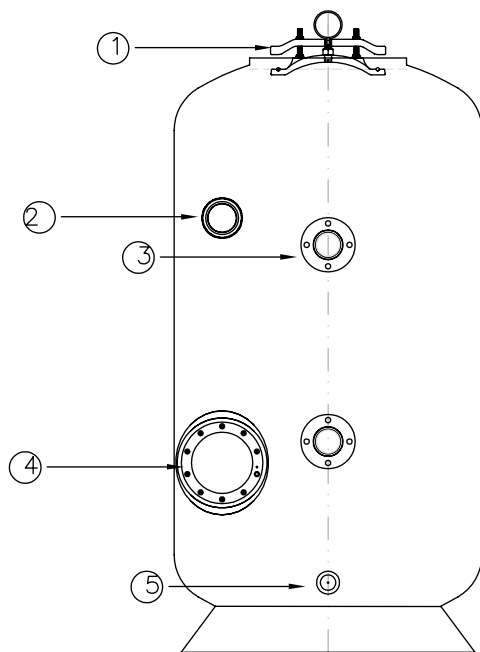

Part Number	Product Description	Nos.	Diagram No.	Port Size
W22634		2	3a	3"
W22139	Flange Stud Ring	2		4"
W22410		2		6"
1216801		6	3b	3"
63453063	Gasket Flange	6		4"
W02251		6		6"
1216803		4	3c	3"
12161004	PVC Flange	4		4"
W12540		4		6"
W22633		2	3d	3"
W22141	Flange Clamp Ring	2		4"
W22142		2		6"
W12126		8	3e	3"
W12126	Washer SS304	16		4"
W12539		16		6"
W12912		8	3f	3"
W12912	Hex Nut SS304	16		4"
W12910		16		6"