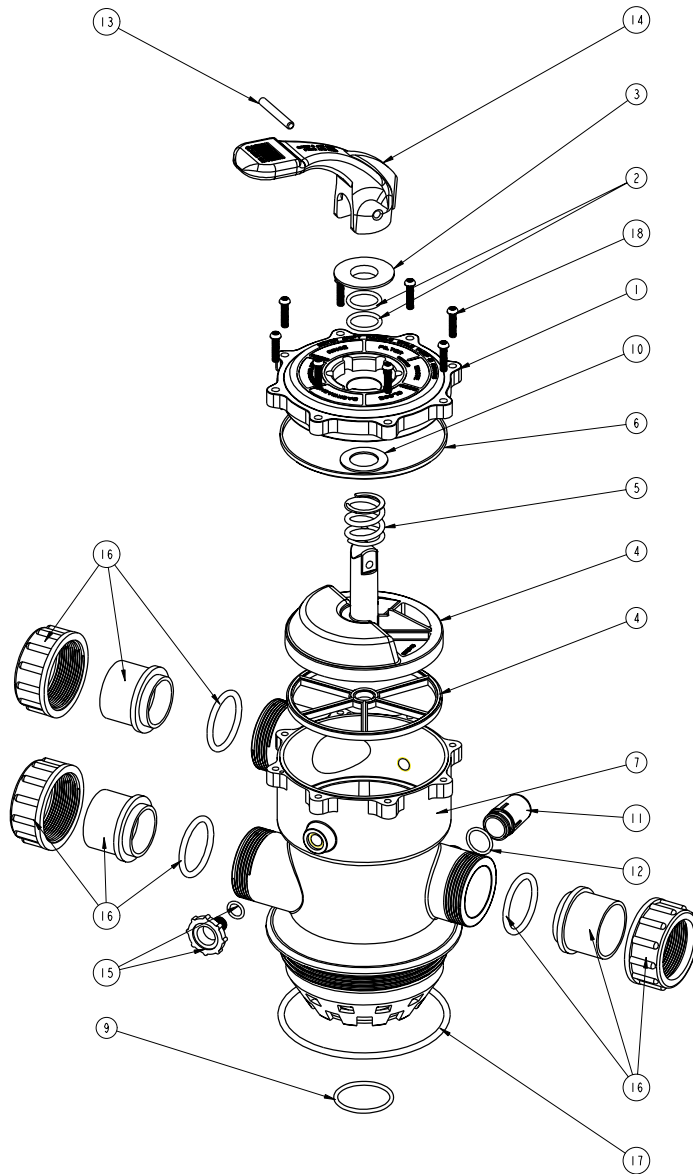

WATERCO

Spare Parts Catalogue

4 Way Multiport Valve - 1½" / 50mm

Part Number	Product Description	Diagram No.	LIST PRICE
621476	Rotor with Spider gasket	1, 7	€ 7.17
621470	MPV 4 way top cover	2	€ 5.09
621452	Teflon ring	3	€ 7.45
621457	Axle o ring - BS214 (3 required)	4	€ 5.15
621455	Teflon spring washer	5	€ 5.52
621477	Spring	6	€ 5.09
621475	MPV 4 way spider gasket	7	€ 24.50
621479	Top cover o ring	8	€ 8.30
6214661	Body	9	€ 44.77
621473	Sleeve o ring 4 way MPV	10	€ 0.87
6214511	Handle	11	€ 26.79
W02688	Diffuser 4 Way MPV 40mm	12	€ 11.95
W02689	Sleeve 4 Way MPV 40mm	13	€ 10.76
620221	Air Release Valve With O-Ring	14	€ 5.09
122243B	½" Half Union (3 Required)	15	€ 5.67
122245B	50mm Metric Half Union (3 Required)	15	€ 5.83

6 Way Multiport Valve 1½" / 50mm

Part Number	Product Description	Diagram No.	LIST PRICE
6214672	1½" 6 way Top Cover MK2 (English Only)	1	€ 54.33
621457	Axle o ring (2 required)	2	€ 5.15
6214520	Teflon ring MK3 WCO	3	€ 7.45
6214582	Rotor Glued With Gasket	4	€ 45.18
621456	Spring	5	€ 11.04
621454	Top cover gasket	6	€ 8.30
621441	TM Body Assembly (body, diff, adaptor, O ring)	7	€ 5.09
W02691	O Ring AS225	9	€ 7.66
621455	Valve Teflon Ring 1½"	10	€ 5.52
621381	Sight glass	11	€ 19.01
621341	Sight glass gasket	12	€ 6.20
621111	Handle pin	13	€ 4.13
6214511	Handle Waterco	14	€ 26.79
620221	Air relief Valve Black	15	€ 5.09
122243B	1½" Half union (3 required)	16	€ 5.67
122245B	50mm Half union (3 required)	16	€ 5.84
W02068	Top Cover O Ring	17	€ 9.65
W022567	Bolt M6 x 35mm	18	€ 6.53