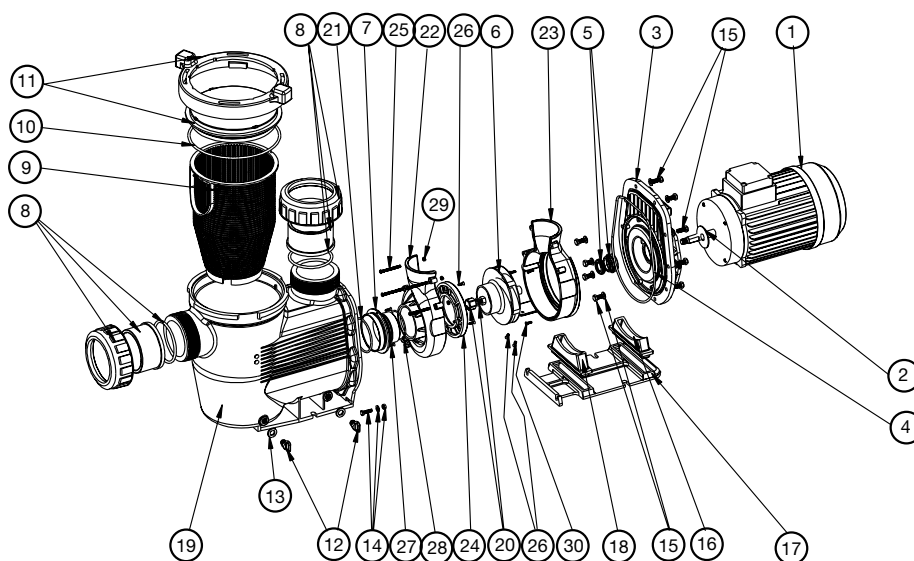

Part Number	Product Description	Diagram No.	LIST PRICE
634040313	Motor 3 kW Three Phase IE3 (Hydrostar 400, 500)	1 & 2	€ 1,041.68
634055313	Motor Three Phase IE3 (Hydrostar 600)	1 & 2	€ 1,251.76
6340700313	Motor 5.5 kW Three Phase IE3 (Hydrostar 700)	1 & 2	€ 1,339.31
631782	Motor Slinger 52 X 16 X 2	2	€ 4.88
6340682	Hydrostar Bracket	3	€ 253.66
6340700	Bracket O Ring	4	€ 16.98
6340162	Mechanical Seal (316 S/S)	5	€ 50.42
63401625	Mechanical Seal (Silicon Carbide S/S Viton)	5	€ 128.13
6340550	Impeller (Hydrostar 400 Mk2) To Suit Keyshaft	6	€ 67.24
6340560	Impeller (Hydrostar 500 Mk2) To Suit Keyshaft	6	€ 67.24
6340570	Impeller (Hydrostar 600 Mk2) To Suit Keyshaft	6	€ 67.24
6340580	Impeller (Hydrostar 700 Mk2) To Suit Keyshaft	6	€ 67.24
6340543	Hydrostar Volute Nozzle	7	€ 7.62
634080blk	3" Half Union C/W O Ring	8	€ 34.39
W02255ebk	90Mm European Metric Half Union C/W O-Ring	8	€ 26.26
W02249	3" Half Union O-Ring	8	€ 8.12
6340630	Basket Pump Hydrostar Commercial	9	€ 36.89
634075	H/L Pot Lid O-Ring	10	€ 14.59
6340651	H/L Pot Quarter Turn Lid And Lock Ring	11	€ 173.09
63402301	Drain Plug 1/4" Npt (2 Required)	12	€ 2.30
620193	O-Ring BS112	13	€ 2.94
634004211	M6 Multi Pack S/S 316 (Pack Of 2)	14	€ 15.77
	2 X 6340040 (Screw M6 X 20 Hex Set SS316)		
	2 X 6340030 (Washer Ss316 1/4" X 9/16" X 18G)		
	2 X 6340060 (Nut M6 Hex Ss316)		
634018371	M8 Multi Pack S/S 316 (Pack Of 6)	15	€ 14.58
	14 X 63401830 (Screw Hex Set M8 X 20 S/S316)		
	14 X 6302180 (Washer S/S 316 5/16" X 5/8" X 18G)		
634073	Pump Foot Insert (Hydrostar 400 - 600)	16/18	€ 8.68
6340741	Pump Foot Insert (Hydrostar 700)	16/18	€ 8.68
634072	Pump Foot (All Models)	17	€ 48.70
6340514	Hydrostar Body 3" Port Mk2	19	€ 315.00
6340411	Nut M10 Overmoulded (For Mk2 Motors)	20	€ 12.11
6340412	O-Ring (BS113)	20	€ 0.29
663393	O-Ring (BS152)	21	€ 4.46
6340540	Volute Front	22	€ 59.37
6340541	Volute Rear	23	€ 52.77
6340542	Volute Insert (400, 500)	24	€ 9.17
6340825	Screw M4 X 40Mm P/Head SS304 (4 Required)	25	€ 1.19
6340828	Screw 8G X 5/8" Countersunk SS304 (5 Required)	26	€ 1.19
W12276	1/2" X4g SS316 Screw	27	€ 0.32
6340115	O-Ring (Bs145)	28	€ 4.22
6340826	Nut M4 Nyloc Hex SS304 (4 Required)	29	€ 1.19
6340827	Screw 8G X 13Mm Countersunk Ss304 (3 Required)	30	€ 1.19
W32260	Motor Rotation Indicator	n/s	€ 88.37