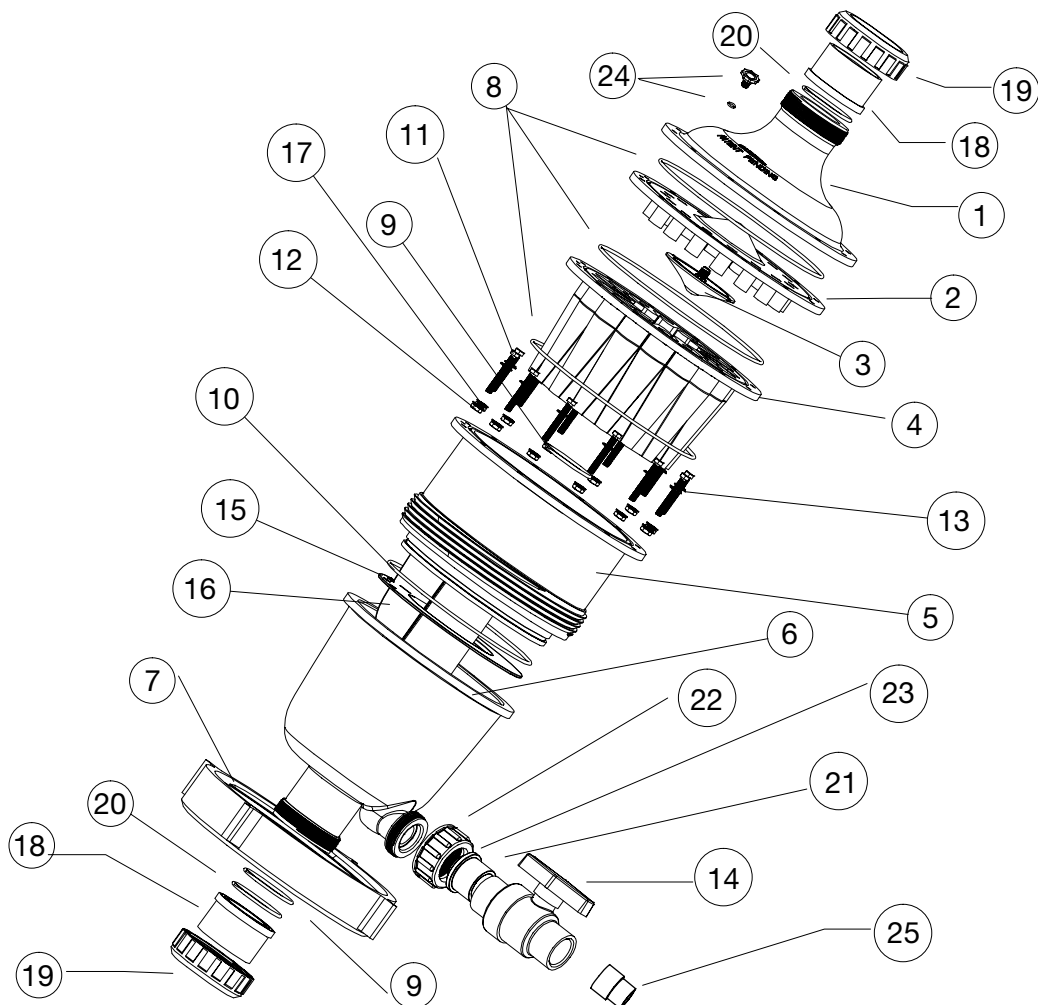

MultiCyclone 16 Centrifugal

Part Number	Product Description	Diagram No.	LIST PRICE
613010	Multicyclone Collector Blank	1	€ 44.81
61304	Multicyclone Manifold Plate Assembly	2 & 3	€ 14.50
W12971	Multicyclone Manifold Plate	2	€ 14.50
W12972	Multicyclone Flow Director	3	€ 31.81
61303	MultiCyclone Separator	4	€ 120.28
61300	Multicyclone Body	5	€ 192.10
61302	Multicyclone Sediment Bowl	6	€ 27.49
62024BLK	TCF Lock Ring Black	7	€ 5.09
61308	O Ring BS268 3 per	8	€ 3.31
W02469	O Ring AS228 2 per	9	€ 5.70
61307	O Ring BS263	10	€ 3.03
W12984	Bolt M6 x 45mm Hex Head SS304 12 per	11	€ 3.31
6340062	Nut Hex M6 Brass Nickle Plated 12 per	12	€ 3.31
W12782	Washer M6 Flat SS304 24 per	13	€ 19.39
140252	Compact Ball Valve 25mm Black	14	€ 14.08
61306	Multicyclone Baffle Ring	15	€ 9.71
61305	Multicyclone Partition	16	€ 3.31
W12783	Washer M6 Spring SS304 12 per	17	€ 7.33
W02081BLK	B/U P/End Slip/Slip 50mm Black	18	€ 9.02
6340244B	B/U P/End Slip/Slip 63mm Metric Black E	18	€ 8.75
W02647BLK	T/L Lock Nut 50mm New Black	19	€ 11.14
W02280	O Ring 50mm B/U	20	€ 16.43
1222253	B/U Plain End Slip/Slip 25mm Black	21	€ 2.18
1222256	B/U Lock Nut 25mm Black	22	€ 5.13
644790	O Ring BS218	23	€ 0.93
620221	Air Relief Valve New Style Black	24	€ 5.09
622432	O-Adaptor 1" to 32mm Metric Ring BS218	25	€ 6.18