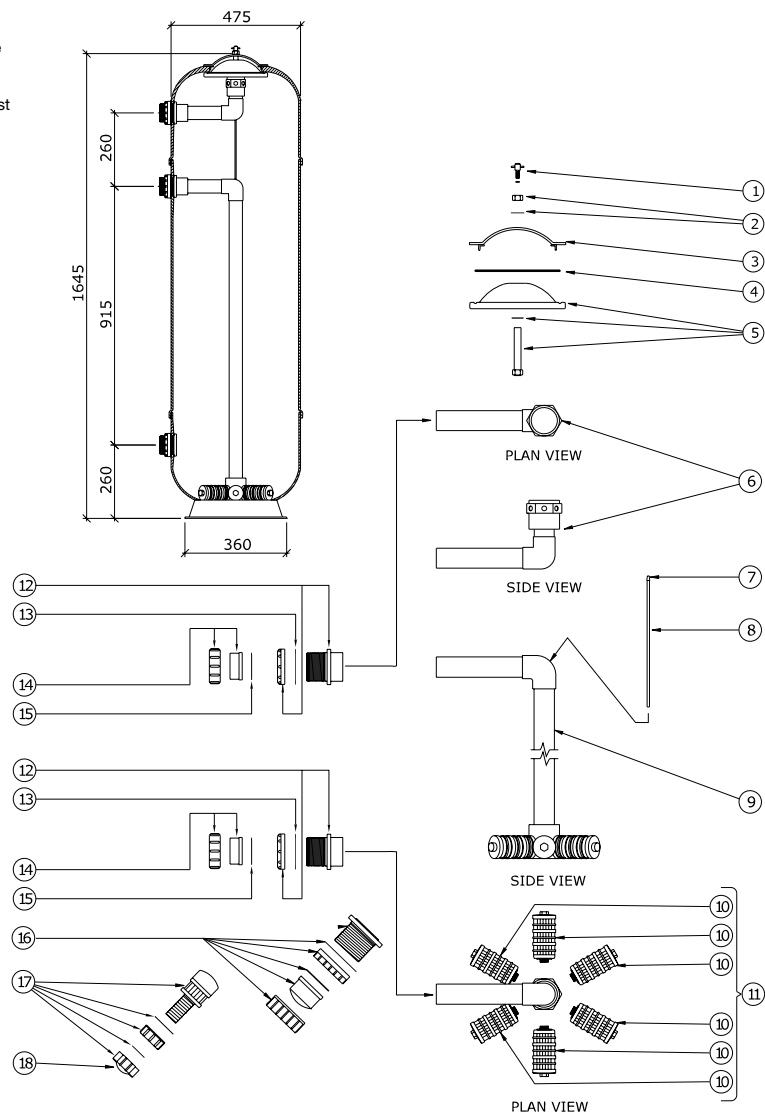

Lacron HPF - 18"

Part Number	Product Description	Diagram No.	LIST PRICE
W12076	Nylon Air Relief Tap + 'O' Ring	1	€ 12.95
W12248	Small Oval Lid Retaining Clamp C/W Screw & Nut	3+2	€ 64.67
1993 (W12284)	Small Oval Lid 'O' Ring	4	€ 17.53
W12135	Small Oval Lid	5	€ 141.43
W12087	HEXAGONAL HUB		€ 4.59
17160	18" - 1.5" Hp Header (Less Rose)	6	€ 46.79
W12045	Air Bleed Cap	7	€ 4.38
17130	18" Dbf Standard/Hp Airbleed Tube	8	€ 5.09
1365A	18" - 1.5" Underdrain Less Candles	9	€ 60.49
1318 (W12231)	113mm Heavy Duty Lateral (X 6)	10	€ 14.63
1393B	18" Dbf - Lateral (Candle) Set	11	€ 71.84
6013 (W02989 + W02271BLK)	1.5" Bulkhead Fitting	12	€ 28.03
6015 (1520)	1.5" Bulkhead Gasket (Set Of 2)	13	€ 12.87
6021 (W02981 + W02980)	1.5" Union Adaptor (Set Of 2)	14	€ 24.73
6004 (1522)	1.5" Union Adaptor Gasket (Set Of 2)	15	€ 7.83
W04058BLK	1.5" Sand Drain Complete	16	€ 89.65
6001 (W02026BLK)	Drain Plug Complete	17	€ 17.86
W02026ABLK	Drain Plug Cap	18	€ 7.47
1671	3/4" Self Tap Screw (Pack Of 10)	19	€ 7.37

Post 2004

6023 (W02209BLK + W02210BLK)	1.5" Union Adaptor Nut And Sleeve (Set Of 2)		€ 24.73
6026 (W02213)	1.5" Union Adaptor 'O' Ring (Set Of 2)		€ 7.83

PLEASE NOTE: 1.1/2" Lacron filters manufactured pre 2004 will have union adaptors (Barrel Unions) with **flat gaskets**
1.1/2" Lacron filters manufactured post 2004 will have union adaptors (Barrel Unions) with 'O' rings