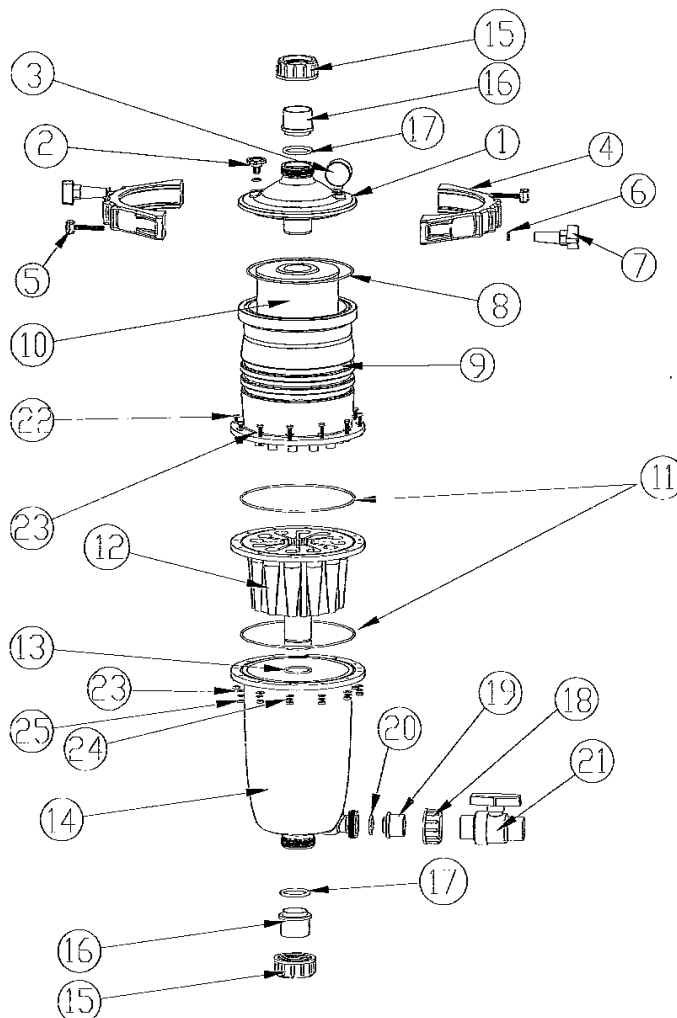

MultiCyclone 12 Plus / Ultra Cartridge Filter

Part Number	Product Description	Diagram No.	LIST PRICE
613140	Multicyclone Collector 40mm Clamp Type	1	€ 52.34
620221	Air Relief Tap	2	€ 5.09
621632	Pressure Guage Liq 400kPa Bottom	3	€ 35.60
6220202	Clamp Band (Qty 2)	4	€ 41.63
622203	Screw Overmolded M8 x60 S/S A2 Hex Bolt (qty req. 2)	5	€ 40.50
W22280	Washer Flat M8 Brass (Qty req. 2)	6	€ 7.06
W02195TLJ	DE Knob w B/106 head (Qty req. 2)	7	€ 9.00
W12612	O' Ring 4 x 200	8	€ 16.43
61310	M/Cyclone Cartridge Housing MC12 Plus	9	TBA
61311	M/Cyclone Cartridge Housing MC12	9	€ 204.44
62451	M/Cyclone Plus Cartridge Element 40 sq ft	10	€ 101.60
62453	M/Cyclone ultra Cartridge Element 75 sq ft	10	€ 128.10
61308	Body Ring 'O' Ring BS268 (Qty req. 2)	11	€ 7.32
61317	M/Cyclone Body 40mm 12MC Plus	12	€ 138.17
S061451	O' Ring ID 1.75" x 2" DD (BS224)	13	€ 15.97
61312	M/cyclone Sediment Bowl 40mm	14	€ 272.83
122243B	1.5" Half union (imperial)	15,16,17	€ 5.67
122245B	50mm Half union (metric)	15,16,17	€ 5.84
1222252	25mm/1" half union	18,19,20	€ 7.33
140252	Compact Ball Valve	21	€ 19.39
W12984	Bolt M6 x 45mm Hex Head SS304 (Qty req. 12)	22	€ 3.03
W12782	washer M6 flat SS304 (Qty req. 24)	23	€ 3.31
W12783	Washer M6 Spring SS304 (Qty req. 12)	24	€ 3.31
6340062	Nut Hex M6 S/S304 (Qty req. 12)	25	€ 0.45