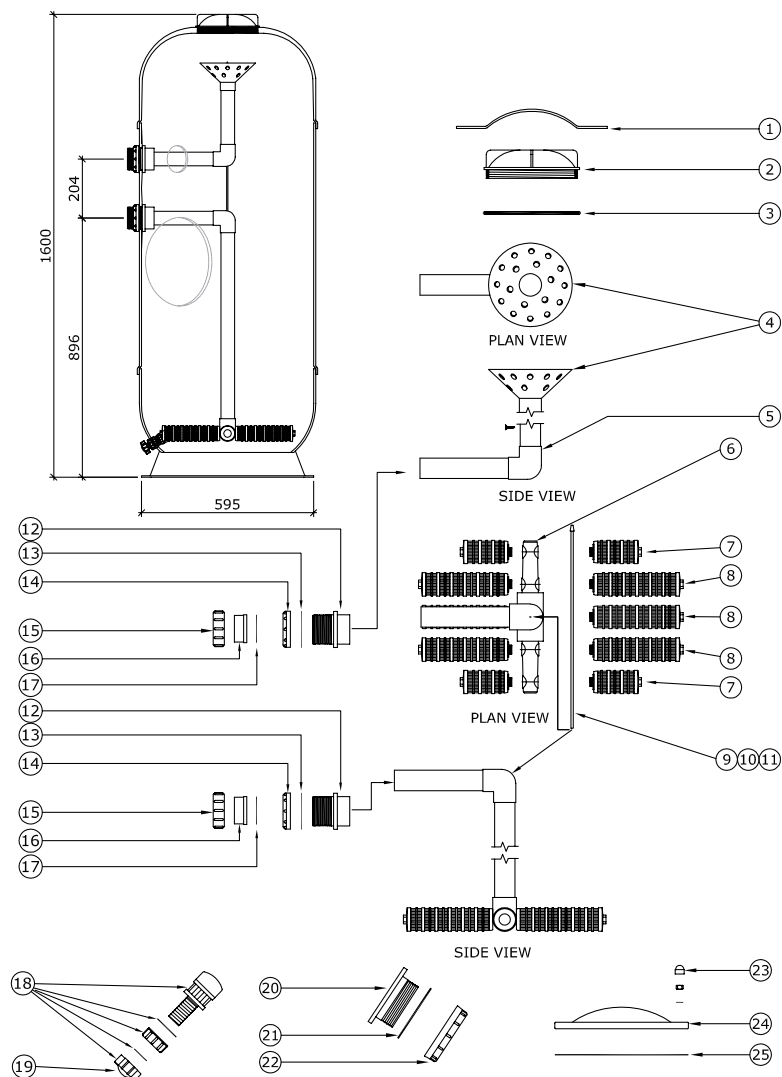

Lacron MBF - 24"

Part Number	Product Description	Diagram No.	LIST PRICE
W22235	Lid Tool	1	€ 20.39
6000	8" Clear Lid	2	€ 81.59
6011	O-Ring for 8" Clear Lid	3	€ 13.84
W02066	Funnel	4	€ 12.29
121340	Elbow 1 1/2" x 90 Deg	5	€ 5.92
W12088 (1318)	LCT Extension 1 1/2" x 2 Holes	6	€ 7.63
W12231 (1319)	113mm Heavy Duty Lateral	7	€ 14.64
W12232 (1320)	206mm Heavy Duty Lateral	8	€ 23.37
W02550	Air Bleed Tube 740mm	9	€ 19.03
W02289	Air Relief Tube Screen	10	€ 5.39
85251	Gulf Stream Plug	11	€ 0.98
W02272BLK	Bulkhead Threaded Body 40mm Black	12	€ 3.67
W02268	Gasket 40mm Bulkhead	13	€ 8.84
W02271BLK	Bulkhead Locknut 40mm Black	14	€ 4.74
W02209BLK	B/U Locking Nut 40mm	15	€ 2.30
W02210BLK	B/UP / End 40mm Black	16	€ 2.30
W02213	O-Ring 40mm B/U EPDM	17	€ 3.91
W02026BLK	Drain Plug Complete 15mm	18	€ 17.86
W02522C	Drain Plug Wing Nut 15mm	19	€ 7.46
W22314	Sight Glass 50mm Moulded	20	€ 13.10
W02080	Gasket 100 x 81 x 3mm Rubber	21	€ 14.10
W02567	Bulkhead Locking Ring 50mm BLK	22	€ 13.03
W12236	Cap Black M8 Nut Lacron L1766	23	€ 1.20
W12050SB	Lid 10-Hole Fibreglass Sapphire Blue	24	€ 432.71
W12216	O-Ring G210 (5.7 x 209.3mm)	25	€ 11.08