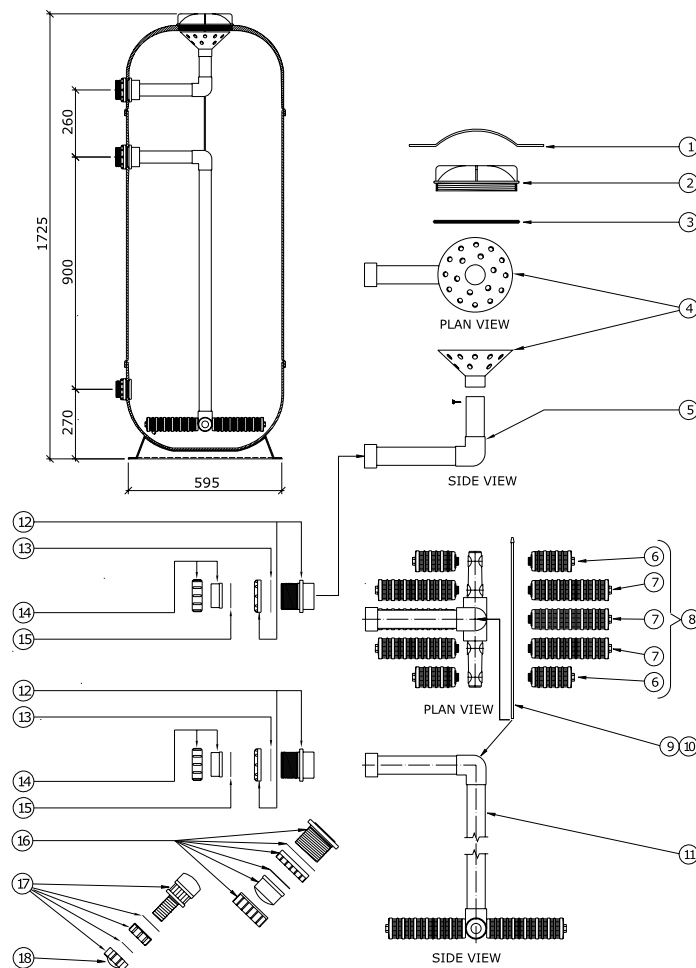

Lacron DBF - 24"

Part Number	Product Description	Diagram No.	LIST PRICE
6012 (1304A)	Lacron Lid removal tool (new type - 8")	1	€ 53.46
6000 (6209292)	Lacron Lid (new type 8")	2	€ 81.59
6011 (1316) (621053)	Lacron Lid 'O' ring	3	€ 13.84
W02066	Rose distributor	4	€ 12.29
1368	24" - 2" Header (less rose)	5	€ 51.98
1318 (W12231)	113mm Heavy duty Lateral (candle) (X 4)	6	€ 14.64
1319 (W12232)	206mm Heavy duty lateral (candle) (X 6)	7	€ 23.37
1394B	24" DBF - Lateral (candle) set	8	€ 115.94
W12045	Air bleed cap (old type)	9	€ 4.38
17131	Airbleed tube	10	€ 19.03
1382	1.5" Underdrain (less candles)	11	€ 154.86
6014A (W12065 + 1472)	2" Bulkhead fitting including nut	12	€ 33.46
6016 (1521)	2" Bulkhead gasket (set of two)	13	€ 32.75
6022 (W02983 + W02982)	2" Union adaptor inc sleeve (set of 2)	14	€ 31.32
6005 (1523)	2" Union adaptor gasket (set of 2)	15	€ 12.87
W04058BLK	1.5" Sand drain complete	16	€ 89.65
6001 (W02026BLK)	Drain plug complete	17	€ 17.86
W02522C	Drain plug cap only	18	€ 7.47
1671	3/4" S/S self tapping screw (set of 10)	19	€ 7.37
W12050	10 Hole side hatch cover		€ 85.66
W12216	10 Hole Cover 'O' Ring		€ 11.08

CLAMP LID

W12076	NYLON AIR RELIEF TAP + 'O' RING	€ 12.95
W12248	LID RETAINING CLAMP c/w SCREW & NUT	€ 64.67
1993	SMALL OVAL LID O RING	€ 17.52
W12135	SMALL OVAL LID	€ 141.42