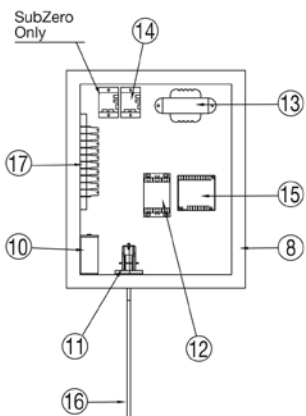

Electrical Box
(all models)

3 ph