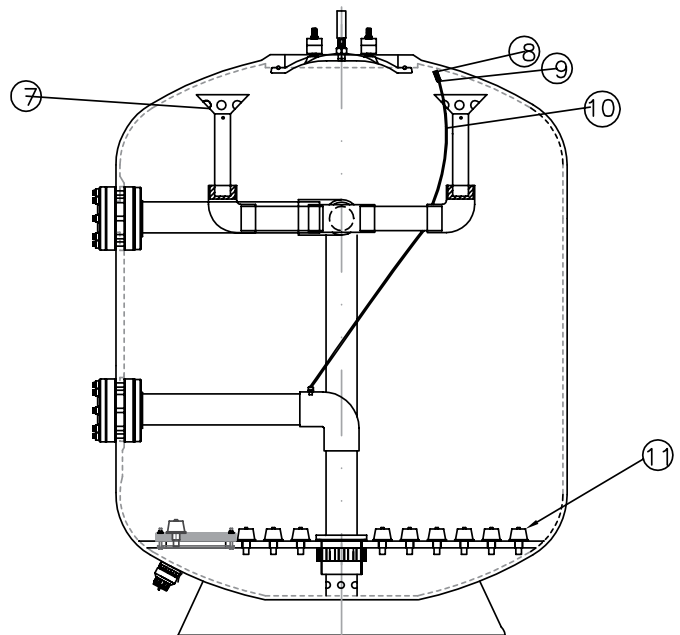

SPDD Side Mount Deep Bed Commercial Filters

Part Number	Product Description	Nos.	Diagram No.	Port Size
W22634		2	3a	3"
W22139	Flange Stud Ring	2		4"
W22410		2		6"
1216801	Gasket Flange	6	3b	3"
63453063		6		4"
W02251		6		6"
1216803	PVC Flange	4	3c	3"
12161004		4		4"
W12540		4		6"
W22633		2	3d	3"
W22141	Flange Clamp Ring	2		4"
W22142		2		6"
W12126		8	3e	3"
W12126	Washer SS304	16		4"
W12539		16		6"
W12912	Hex Nut SS304	8	3f	3"
W12912		16		4"
W12910		16		6"