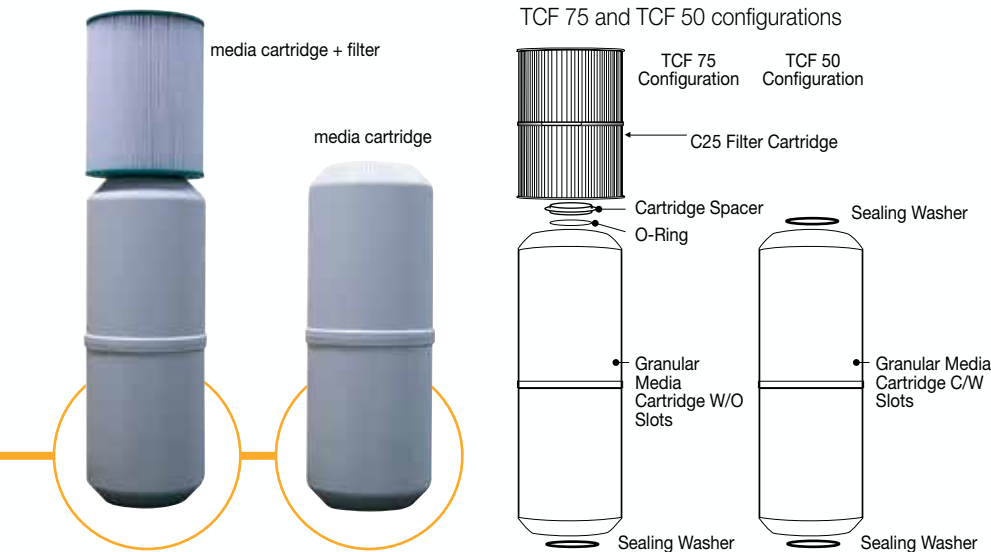

The TCF series housings are fabricated from high impact polypropylene to be compatible with a wide range of fluids.

## Plated Filter Cartridges

The Plated Filter Cartridges are fabricated from pleated reusable polyester fabric. The media has been pleated to provide 2.3 to 6.9 square metres of surface area in order to maximise the cartridge dirt holding capacity and extend the time between cleaning.

Material: Polyester Fabric material, Vinyl Plastisol end caps, Polypropylene core

Operating Temperature: 4°C to 50°C

Maximum Pressure Drop: 20 kPa

Model	Micron Ratings	Max. Flow Rate	Surface Area	Length	Diameter
C25	5, 10, 20, 30	95 L/min	2.3m <sup>2</sup>	240mm	185mm
C50	5, 10, 20, 30	190 L/min	4.6m <sup>2</sup>	490mm	185mm
C75	5, 10, 20, 30	275 L/min	6.9m <sup>2</sup>	740mm	185mm

## Granular Media Cartridges

The granular media cartridges are able to house 12 litres of filter media and are designed to allow water to enter via the top of the cartridge and flow through the full height of the filter bed before exiting at the bottom of the cartridge.