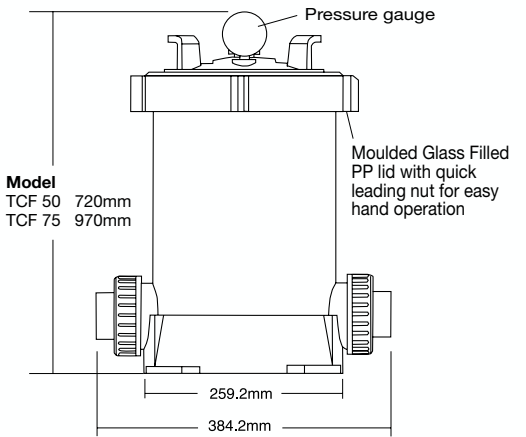

Warranty

Waterco is proud to show its absolute confidence in its range of TCFs by offering a 5-year (2+3)* tank warranty and 1 year warranty on all other components.

*Commercial applications attract a 2 year tank warranty.

OFFICES - AUSTRALIA

NSW - Sydney (Head Office)
Tel: +61 2 9898 8600
QLD - Brisbane
Tel: +61 7 3299 9900
VIC/TAS - Melbourne
Tel: +61 3 9764 1211
WA - Perth
Tel: +61 8 9273 1900
SA/NT - Adelaide
Tel: +61 8 8244 6000
ACT Distribution
Tel: +61 2 6280 6476

OFFICES - OVERSEAS

Waterco (Europe) Limited
Sittingbourne, Kent. UK
Tel: +44 (0) 1795 521 733
Waterco (USA) Inc
Augusta, Georgia, USA
Tel: +1 706 793 7291
Waterco Canada
Longueuil, Quebec, Canada
Tel: +1 450 748 1421
Waterco (NZ) Limited
Auckland, New Zealand
Tel: +64 9 525 7570

Waterco (C) Limited
Guangzhou, China
Tel: +86 20 3222 2180

Waterco (Far East) Sdn Bhd
Selangor, Malaysia
Tel: +60 3 6145 6000

PT Waterco Indonesia
Jakarta, Indonesia
Tel: +62 21 4585 1481

Waterco Singapore Int'l Pte Ltd
Nehsons Building, Singapore
Tel: +65 6344 2378

Waterco France
SAINT PRIEST, France.
Tel: +33 4 72 79 33 30

DISTRIBUTED BY:

WATERCO
water, the liquid of life