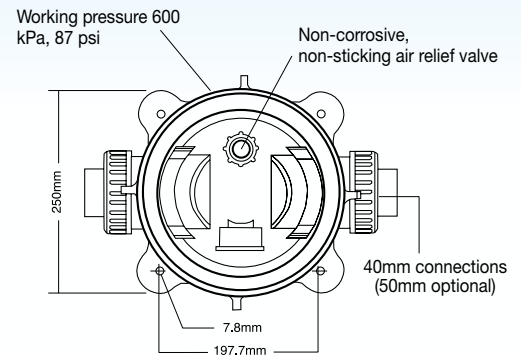

Warranty

Waterco is proud to show its absolute confidence in its range of TCFs by offering a 5-year (2+3)* tank warranty and 1 year warranty on all other components.

*Commercial applications attract a 2 year tank warranty.

OFFICES - AUSTRALIA

NSW - Sydney (Head Office)
Tel: +61 2 9898 8600
QLD - Brisbane
Tel: +61 7 3299 9900
VIC/TAS - Melbourne
Tel: +61 3 9764 1211
WA - Perth
Tel: +61 8 9273 1900
SA/NT - Adelaide
Tel: +61 8 8244 6000
ACT Distribution
Tel: +61 2 6280 6476

OFFICES - OVERSEAS

Waterco (Europe) Limited
Sittingbourne, Kent. UK
Tel: +44 (0) 1795 521 733
Waterco (USA) Inc
Augusta, Georgia, USA
Tel: +1 706 793 7291
Waterco Canada
Longueuil, Quebec, Canada
Tel: +1 450 748 1421
Waterco (NZ) Limited
Auckland, New Zealand
Tel: +64 9 525 7570

Waterco (C) Limited
Guangzhou, China
Tel: +86 20 3222 2180

Waterco (Far East) Sdn Bhd
Selangor, Malaysia
Tel: +60 3 6145 6000

PT Waterco Indonesia
Jakarta, Indonesia
Tel: +62 21 4585 1481

Waterco Singapore Int'l Pte Ltd
Nehsons Building, Singapore
Tel: +65 6344 2378

Waterco France
SAINT PRIEST, France.
Tel: +33 4 72 79 33 30

DISTRIBUTED BY:

WATERCO
water, the liquid of life